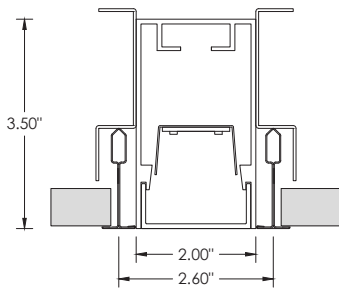

3GQ-2RLI

2" RECESSED LINEAR

**DRAWING AND DIMENSIONS**

**WT - TRIM**

**XTR - TRIMLESS**

**FX - FLANGELESS**

**GRID CEILING MOUNTING TYPES**

**9L - 9/16" LAYIN**

**3GQ-2RLI**

2" RECESSED LINEAR

**TYPICAL RUN CHART (CONTINUOUS RUNS)**

| Run Length | Section Lengths      |
|------------|----------------------|
| 9'         | 5'+4'                |
| 10'        | 5'+5'                |
| 11'        | 8'+3'                |
| 12'        | 8'+4'                |
| 13'        | 8'+5'                |
| 14'        | 8'+6'                |
| 15'        | 8'+7'                |
| 16'        | 8'+8'                |
| 17'        | 8'+5'+4'             |
| 18'        | 8'+5'+5'             |
| 19'        | 8'+8'+3'             |
| 20'        | 8'+8'+4'             |
| 21'        | 8'+8'+5'             |
| 22'        | 8'+8'+6'             |
| 23'        | 8'+8'+7'             |
| 24'        | 8'+8'+8'             |
| 25'        | 8'+8'+5'+4'          |
| 26'        | 8'+8'+5'+5'          |
| 27'        | 8'+8'+8'+3'          |
| 28'        | 8'+8'+8'+8'          |
| 29'        | 8'+8'+8'+5'          |
| 30'        | 8'+8'+8'+6'          |
| 31'        | 8'+8'+8'+7'          |
| 32'        | 8'+8'+8'+8'          |
| 33'        | 8'+8'+8'+5'+4'       |
| 34'        | 8'+8'+8'+5'+5'       |
| 35'        | 8'+8'+8'+8'+3'       |
| 36'        | 8'+8'+8'+8'+4'       |
| 37'        | 8'+8'+8'+8'+5'       |
| 38'        | 8'+8'+8'+8'+6'       |
| 39'        | 8'+8'+8'+8'+7'       |
| 40'        | 8'+8'+8'+8'+8'       |
| 41'        | 8'+8'+8'+8'+5'+4'    |
| 42'        | 8'+8'+8'+8'+5'+5'    |
| 43'        | 8'+8'+8'+8'+8'+3'    |
| 44'        | 8'+8'+8'+8'+8'+4'    |
| 45'        | 8'+8'+8'+8'+8'+5'    |
| 46'        | 8'+8'+8'+8'+8'+6'    |
| 47'        | 8'+8'+8'+8'+8'+7'    |
| 48'        | 8'+8'+8'+8'+8'+8'    |
| 49'        | 8'+8'+8'+8'+8'+5'+4' |
| 50'        | 8'+8'+8'+8'+8'+5'+5' |