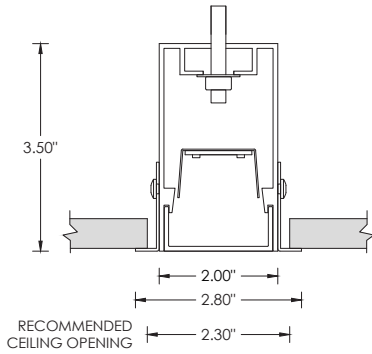

3GQ-2RLI

2" RECESSED LINEAR

**DRAWING AND DIMENSIONS**

**WT - TRIM**

**XTR - TRIMLESS**

**FX - FLANGELESS**

**GRID CEILING MOUNTING TYPES**

**9L - 9/16" LAYIN**

**9TG - 9/16" TEGULAR**

**9TP - 9/16" TEGULAR**

**15L - 15/16" LAYIN**

**15TG - 15/16" TEGULAR**

**15TP - 15/16" TEGULAR**

**9ST - 9/16" SLOT TEE TEGULAR**

Grid ceiling fixtures ship with universal mounting brackets suitable for all ceiling types listed below. Refer to installation instruction