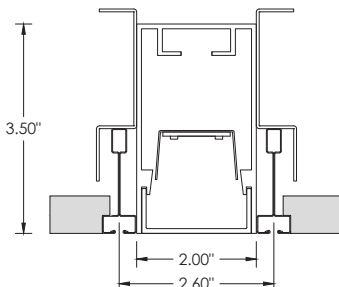

**9TG - 9/16" TEGULAR**

**9TP - 9/16" TEGULAR**

**15L - 15/16" LAYIN**

**15TG - 15/16" TEGULAR**

**15TP - 15/16" TEGULAR**

**9ST - 9/16" SLOT TEE TEGULAR**

Grid ceiling fixtures ship with universal mounting brackets suitable for all ceiling types listed below. Refer to installation instruction