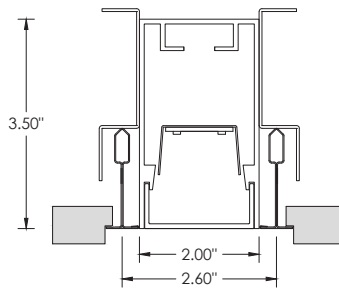

9TG - 9/16" TEGULAR