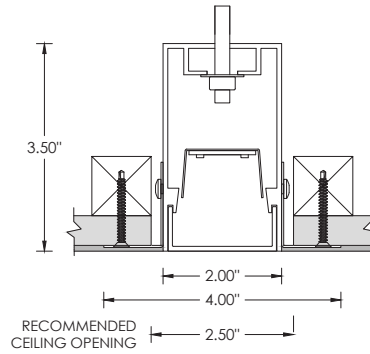

3GQ-2RLI

2" RECESSED LINEAR

**DRAWING AND DIMENSIONS**

**WT - TRIM**

**XTR - TRIMLESS**

**FX - FLANGELESS**

**GRID CEILING MOUNTING TYPES**

**9L - 9/16" LAYIN**

**9TG - 9/16" TEGULAR**

**9TP - 9/16" TEGULAR**

**15L - 15/16" LAYIN**

**15TG - 15/16" TEGULAR**

**15TP - 15/16" TEGULAR**

**9ST - 9/16" SLOT TEE TEGULAR**

Grid ceiling fixtures ship with universal mounting brackets suitable for all ceiling types listed below. Refer to installation instruction