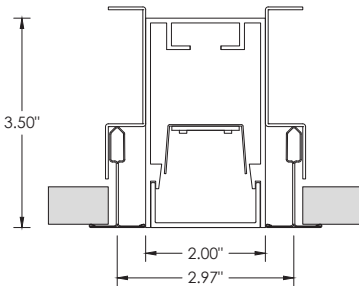

15L - 15/16" LAYIN