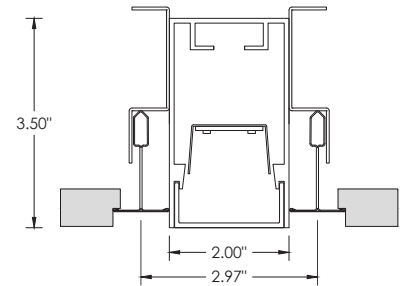

3GQ-2RLI

2" RECESSED LINEAR

**DRAWING AND DIMENSIONS**

**WT - TRIM**

**XTR - TRIMLESS**

**FX - FLANGELESS**

**GRID CEILING MOUNTING TYPES**

**9L - 9/16" LAYIN**

**9TG - 9/16" TEGULAR**

**9TP - 9/16" TEGULAR**

**15L - 15/16" LAYIN**

**15TG - 15/16" TEGULAR**

**15TP - 15/16" TEGULAR**

**9ST - 9/16" SLOT TEE TEGULAR**

Grid ceiling fixtures ship with universal mounting brackets suitable for all ceiling types listed below. Refer to installation instruction