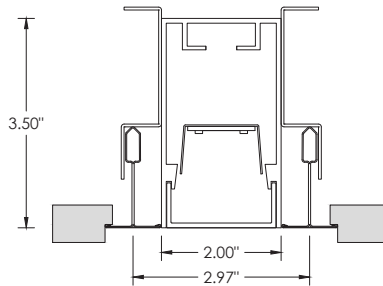

**9TG - 9/16" TEGULAR**

**9TP - 9/16" TEGULAR**

**15L - 15/16" LAYIN**

**15TG - 15/16" TEGULAR**

**15TP - 15/16" TEGULAR**

**9ST - 9/16" SLOT TEE TEGULAR**

Grid ceiling fixtures ship with universal mounting brackets suitable for all ceiling types listed below. Refer to installation instruction