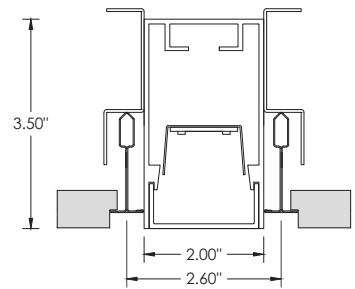

9TP - 9/16" TEGULAR