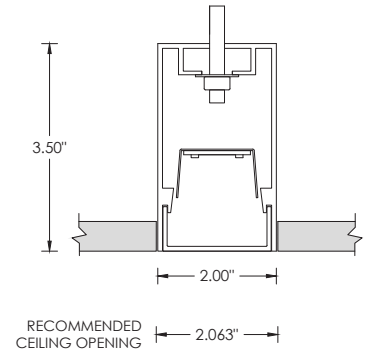

3GQ-2RLI

2" RECESSED LINEAR

**DRAWING AND DIMENSIONS**

**WT - TRIM**

**XTR - TRIMLESS**

**FX - FLANGELESS**

**GRID CEILING MOUNTING TYPES**

**9L - 9/16" LAYIN**

**9TG - 9/16" TEGULAR**

**9TP - 9/16" TEGULAR**

**15L - 15/16" LAYIN**

**15TG - 15/16" TEGULAR**

**15TP - 15/16" TEGULAR**

**9ST - 9/16" SLOT TEE TEGULAR**

Grid ceiling fixtures ship with universal mounting brackets suitable for all ceiling types listed below. Refer to installation instruction