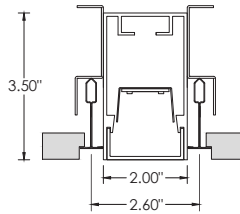

RECOMMENDED CEILING OPENING 2.5"

FX - FLANGELESS

RECOMMENDED CEILING OPENING 2.063"

GRID CEILING

9L - 9/16" LAYIN

9TG - 9/16" TEGULAR

15L - 15/16" LAYIN

15TG - 15/16" TEGULAR

QUICKSHIP RUN CHART

RUN LENGTH	SECTION LENGTHS	RUN LENGTH	SECTION LENGTHS	RUN LENGTH	SECTION LENGTHS
4'	4'	12'	8'+4'	32'	8'+8'+8'+8'
5'	5'	16'	8'+8'	36'	8'+8'+8'+8'+4'
6'	6'	20'	8'+8'+4'	40'	8'+8'+8'+8'+8'
8'	8'	24'	8'+8'+8'	44'	8'+8'+8'+8'+8'+4'
10'	5'+5'	28'	8'+8'+8'+4'	48'	8'+8'+8'+8'+8'+8'