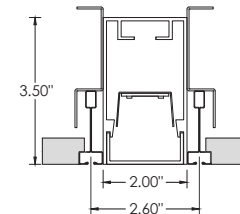

9ST - 9/16" SLOT TEE TEGULAR

Grid ceiling fixtures ship with universal mounting brackets suitable for all ceiling types listed below. Refer to installation instruction

QUICKSHIP RUN CHART

RUN LENGTH	SECTION LENGTHS	RUN LENGTH	SECTION LENGTHS	RUN LENGTH	SECTION LENGTHS
4'	4'	12'	8'+4'	32'	8'+8'+8'+8'
5'	5'	16'	8'+8'	36'	8'+8'+8'+8'+4'
6'	6'	20'	8'+8'+4'	40'	8'+8'+8'+8'+8'
8'	8'	24'	8'+8'+8'	44'	8'+8'+8'+8'+8'+4'
10'	5'+5'	28'	8'+8'+8'+4'	48'	8'+8'+8'+8'+8'+8'