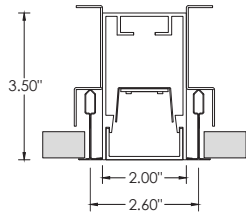

RECOMMENDED CEILING OPENING 2.5"

FX - FLANGELESS

RECOMMENDED CEILING OPENING 2.063"

GRID CEILING

9L - 9/16" LAYIN

9TG - 9/16" TEGULAR

15L - 15/16" LAYIN

15TG - 15/16" TEGULAR

QUICKSHIP RUN CHART

RUN LENGTH	SECTION LENGTHS	RUN LENGTH	SECTION LENGTHS	RUN LENGTH	SECTION LENGTHS
4'	4'	12'	8'+4'	32'	8'+8'+8'+8'
5'	5'	16'	8'+8'	36'	8'+8'+8'+8'+4'
6'	6'	20'	8'+8'+4'	40'	8'+8'+8'+8'+8'
8'	8'	24'	8'+8'+8'	44'	8'+8'+8'+8'+8'+4'
10'	5'+5'	28'	8'+8'+8'+4'	48'	8'+8'+8'+8'+8'+8'