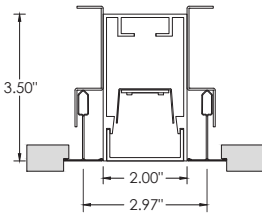

9TP - 9/16" TEGULAR