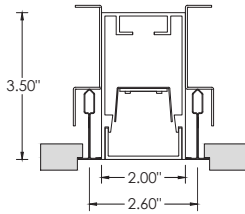

RECOMMENDED CEILING OPENING 2.5"

FX - FLANGELESS

RECOMMENDED CEILING OPENING 2.063"

GRID CEILING

9L - 9/16" LAYIN

9TG - 9/16" TEGULAR

15L - 15/16" LAYIN

15TG - 15/16" TEGULAR

QUICKSHIP RUN CHART

RUN LENGTH	SECTION LENGTHS	RUN LENGTH	SECTION LENGTHS	RUN LENGTH	SECTION LENGTHS
4'	4'	12'	8'+4'	32'	8'+8'+8'+8'
5'	5'	16'	8'+8'	36'	8'+8'+8'+8'+4'
6'	6'	20'	8'+8'+4'	40'	8'+8'+8'+8'+8'
8'	8'	24'	8'+8'+8'	44'	8'+8'+8'+8'+8'+4'
10'	5'+5'	28'	8'+8'+8'+4'	48'	8'+8'+8'+8'+8'+8'