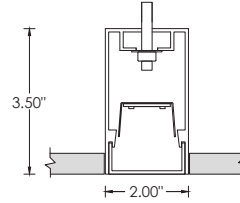

Refer to standard specification sheets for complete details. Please note that only options shown above qualify for 10 day 3GQ program

HARD CEILING

WT - TRIM

RECOMMENDED CEILING OPENING 2.3"

XTR - TRIMLESS

RECOMMENDED CEILING OPENING 2.5"

FX - FLANGELESS

RECOMMENDED CEILING OPENING 2.063"

GRID CEILING

9L - 9/16" LAYIN

9TG - 9/16" TEGULAR

15L - 15/16" LAYIN

15TG - 15/16" TEGULAR