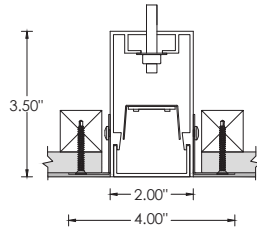

Refer to standard specification sheets for complete details. Please note that only options shown above qualify for 10 day 3GQ program

HARD CEILING

WT - TRIM

RECOMMENDED CEILING OPENING 2.3"

XTR - TRIMLESS

RECOMMENDED CEILING OPENING 2.5"

FX - FLANGELESS

RECOMMENDED CEILING OPENING 2.063"

GRID CEILING

9L - 9/16" LAYIN

9TG - 9/16" TEGULAR

15L - 15/16" LAYIN

15TG - 15/16" TEGULAR

QUICKSHIP RUN CHART

RUN LENGTH	SECTION LENGTHS	RUN LENGTH	SECTION LENGTHS	RUN LENGTH	SECTION LENGTHS
4'	4'	12'	8'+4'	32'	8'+8'+8'+8'
5'	5'	16'	8'+8'	36'	8'+8'+8'+8'+4'
6'	6'	20'	8'+8'+4'	40'	8'+8'+8'+8'+8'
8'	8'	24'	8'+8'+8'	44'	8'+8'+8'+8'+8'+4'
10'	5'+5'	28'	8'+8'+8'+4'	48'	8'+8'+8'+8'+8'+8'