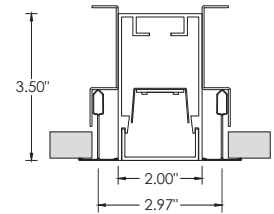

RECOMMENDED CEILING OPENING 2.5"

FX - FLANGELESS

RECOMMENDED CEILING OPENING 2.063"

GRID CEILING

9L - 9/16" LAYIN

9TG - 9/16" TEGULAR

15L - 15/16" LAYIN

15TG - 15/16" TEGULAR

QUICKSHIP RUN CHART

RUN LENGTH	SECTION LENGTHS	RUN LENGTH	SECTION LENGTHS	RUN LENGTH	SECTION LENGTHS
4'	4'	12'	8'+4'	32'	8'+8'+8'+8'
5'	5'	16'	8'+8'	36'	8'+8'+8'+8'+4'
6'	6'	20'	8'+8'+4'	40'	8'+8'+8'+8'+8'
8'	8'	24'	8'+8'+8'	44'	8'+8'+8'+8'+8'+4'
10'	5'+5'	28'	8'+8'+8'+4'	48'	8'+8'+8'+8'+8'+8'