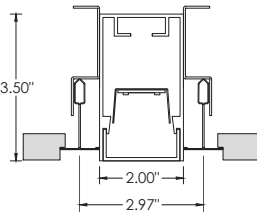

15TP - 15/16" TEGULAR