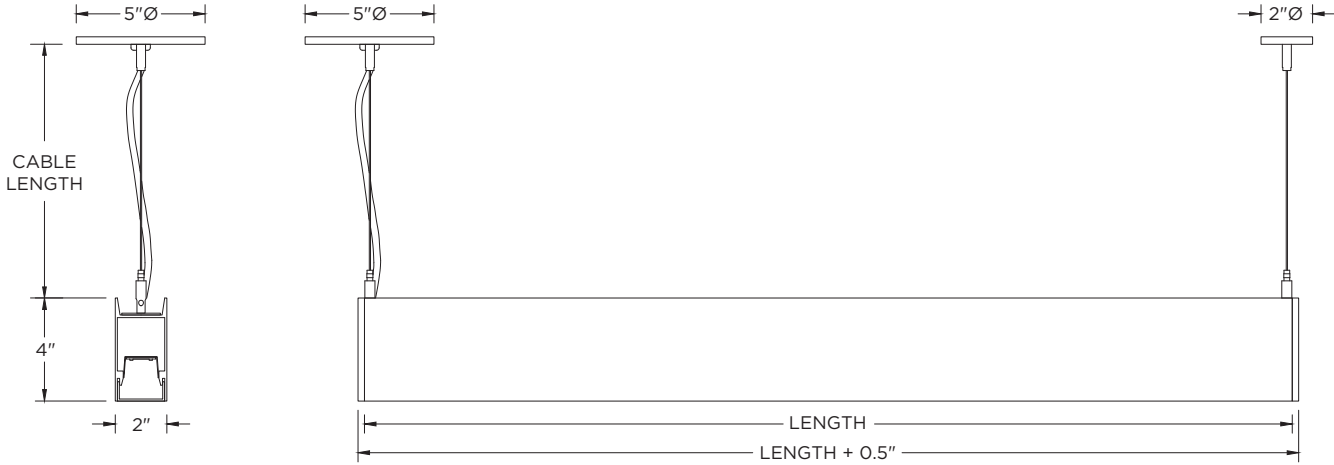

3GQ-2PLI-D

2" LINEAR PENDANT
DIRECT

2" aperture with one piece extruded aluminum housing
 DLC listed with performance up to 139 lumens per watt
 Individual or continuous runs available (see quickship run chart)
 Direct distribution with lumen outputs ranging from 250lm/ft to 1000lm/ft
 Universal voltage, 0-10V integral drivers with 100-1% dimming range
 Suitable for drywall, grid, wood, and other architectural ceilings
 Extruded acrylic lens with optimal performance and glare control

LENS OPTION	FINISH	CABLE LENGTH	RUN TYPE
FL - FLUSH DASY - ASYMMETRIC	WH - WHITE BK - BLACK	60 - 60" 120 - 120" Clear braided cable	S - _____ (STRAIGHT RUN) * Individual fixtures available in 4', 5', 6' and 8' Continuous runs starting at 10' and 12' Runs longer than 12' available in 4' increments (16', 20', 24' etc)

Refer to standard specification sheets for complete details. Please note that only options shown above qualify for 10 day 3GQ program

LENS OPTION

FL - FLUSH

DASY - ASYMMETRIC

QUICKSHIP RUN CHART

RUN LENGTH	SECTION LENGTHS
4'	4'
5'	5'
6'	6'
8'	8'
10'	5'+5'

RUN LENGTH	SECTION LENGTHS
12'	8'+4'
16'	8'+8'
20'	8'+8'+4'
24'	8'+8'+8'
28'	8'+8'+8'+4'

RUN LENGTH	SECTION LENGTHS
32'	8'+8'+8'+8'
36'	8'+8'+8'+8'+4'
40'	8'+8'+8'+8'+8'
44'	8'+8'+8'+8'+8'+4'
48'	8'+8'+8'+8'+8'+8'