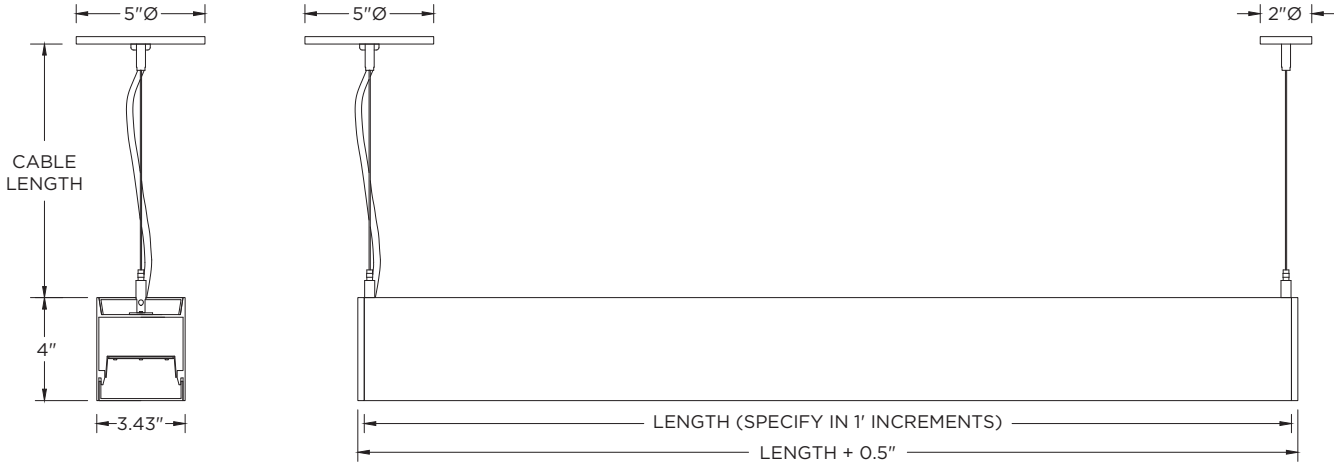

DIRECT LENS OPTION

INDIRECT LENS OPTION

FL - FLUSH

FL - FLUSH

WSO - WIDESPREAD

QUICKSHIP RUN CHART

RUN LENGTH	SECTION LENGTHS
4'	4'
5'	5'
6'	6'
8'	8'
10'	5'+5'

RUN LENGTH	SECTION LENGTHS
12'	8'+4'
16'	8'+8'
20'	8'+8'+4'
24'	8'+8'+8'
28'	8'+8'+8'+4'

RUN LENGTH	SECTION LENGTHS
32'	8'+8'+8'+8'
36'	8'+8'+8'+8'+4'
40'	8'+8'+8'+8'+8'
44'	8'+8'+8'+8'+8'+4'
48'	8'+8'+8'+8'+8'+8'