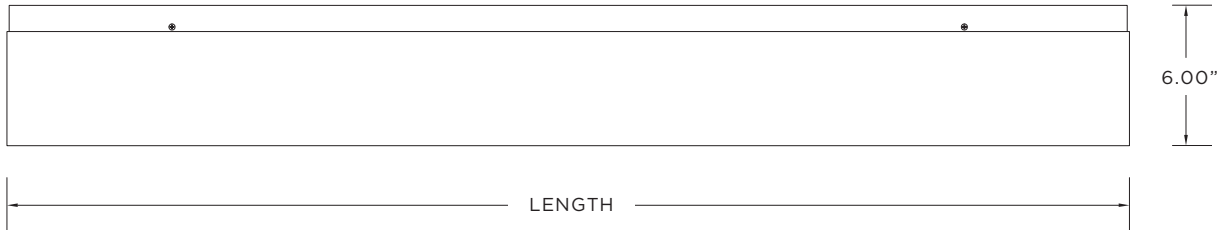

DATE

CATALOG #

ORDERING INFORMATION

CAT. NO	LENGTH	LED SYSTEM	COLOR TEMP	VOLTAGE	DRIVER	FINISH
3G-SLKU6	24 - 24"	L2 - STANDARD OUTPUT	27K - 2700K	120 - 120V	DIM - 0-10V (STANDARD - 100-1%)	WH - WHITE (STANDARD)
	36 - 36"	L4 - HIGH OUTPUT	30K - 3000K	277 - 277V	DHL - LUTRON (3-WIRE - 100-1%)	SV - SILVER
	48 - 48"		35K - 3500K	347 - 347V (0-10V ONLY)	DHL2 - LUTRON (ECOSYSTEM - 100-1%)	
	60 - 60"		40K - 4000K		DALI - DIMMING	
	96 - 94"					
3G-SLKU6						