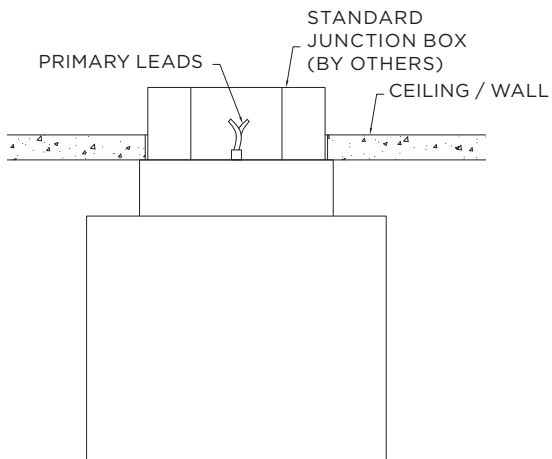

SURFACE LINEAR KUBO

3G-SLKU6
6" SURFACE MOUNTED

PERFORMANCE CHART (based on 3500K)

LENGTH	LED SYSTEM	SYSTEM WATTS	DELIVERED LUMENS	EFFICACY LM/W	IES FILES
24"	L2 - STANDARD OUTPUT	11W	904	82	DOWNLOAD
	L4 - HIGH OUTPUT	19W	1544	81	DOWNLOAD
36"	L2 - STANDARD OUTPUT	16W	1351	84	DOWNLOAD
	L4 - HIGH OUTPUT	28W	2305	82	DOWNLOAD
48"	L2 - STANDARD OUTPUT	22W	1871	85	DOWNLOAD
	L4 - HIGH OUTPUT	37W	3193	86	DOWNLOAD
60"	L2 - STANDARD OUTPUT	27W	2372	88	DOWNLOAD
	L4 - HIGH OUTPUT	46W	4047	88	DOWNLOAD
94"	L2 - STANDARD OUTPUT	43W	3712	86	DOWNLOAD
	L4 - HIGH OUTPUT	73W	6333	87	DOWNLOAD

MOUNTING

NOTES