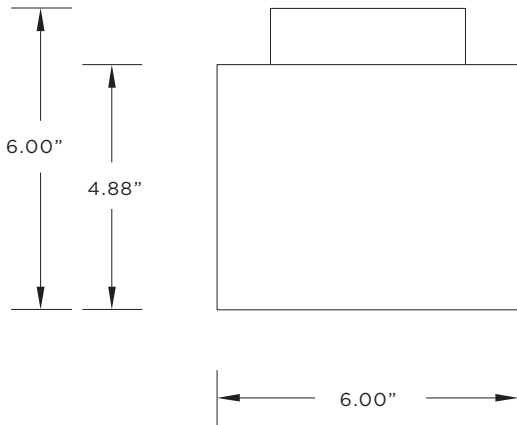

DATE

CATALOG #

ORDERING INFORMATION

CAT. NO	LENGTH	LED SYSTEM	COLOR TEMP	VOLTAGE	DRIVER	FINISH
3G-SLKU6	24 - 24"	L2 - STANDARD OUTPUT	27K - 2700K	120 - 120V	DIM - 0-10V (STANDARD - 100-1%)	WH - WHITE (STANDARD)
	36 - 36"	L4 - HIGH OUTPUT	30K - 3000K	277 - 277V	DHL - LUTRON (3-WIRE - 100-1%)	SV - SILVER
	48 - 48"		35K - 3500K	347 - 347V (0-10V ONLY)	DHL2 - LUTRON (ECOSYSTEM - 100-1%)	
	60 - 60"		40K - 4000K		DALI - DIMMING	
	96 - 94"					
3G-SLKU6						