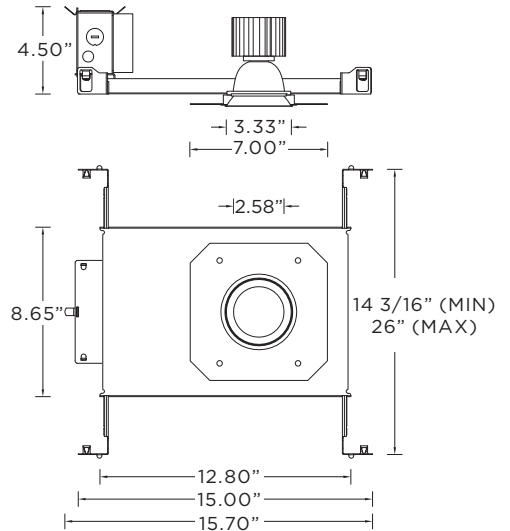

3GQ-DL33RF70

3.3" ROUND FIXED 70mm DOWNLIGHT

TRIMLESS HOUSING OPTIONS

RMD - Remodel (Non-IC)

NCF - New Construction Frame (Non-IC)

SH - Shallow Housing (IC and Chicago Plenum Rated)

NC - New Construction Housing (Non-IC and CP rated)