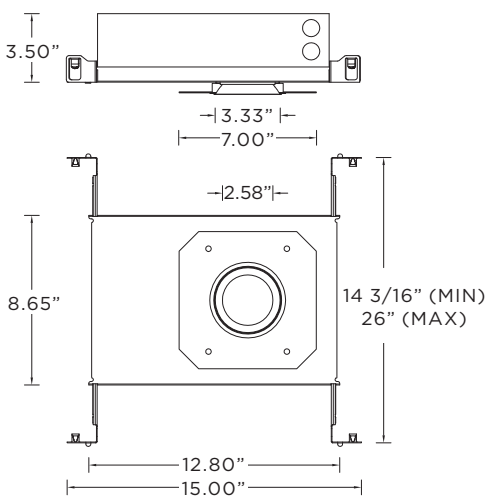

3GQ-DL33RF70

3.3" ROUND FIXED 70mm DOWNLIGHT

TRIMLESS HOUSING OPTIONS

RMD - Remodel (Non-IC)

NCF - New Construction Frame (Non-IC)

SH - Shallow Housing (IC and Chicago Plenum Rated)

NC - New Construction Housing (Non-IC and CP rated)