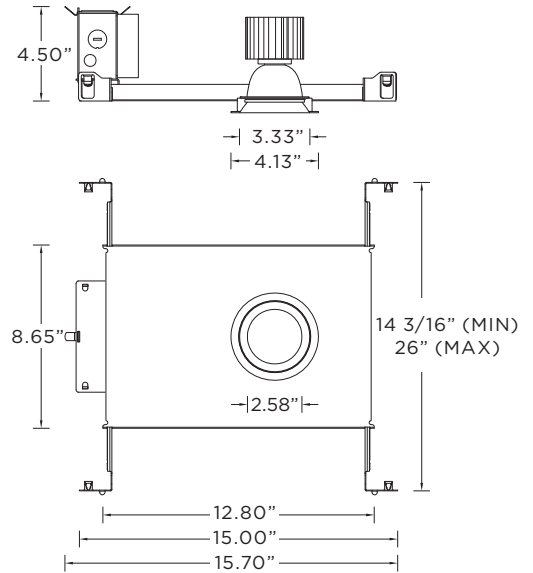

3GQ-DL33RF70

3.3" ROUND FIXED 70mm DOWNLIGHT

TRIM HOUSING OPTIONS

RMD - Remodel (Non-IC)

NCF - New Construction Frame (Non-IC)

SH - Shallow Housing (IC and Chicago Plenum Rated)

NC - New Construction Housing (Non-IC and CP rated)

3GQ-DL33RF70

3.3" ROUND FIXED 70mm DOWNLIGHT

TRIMLESS HOUSING OPTIONS

RMD - Remodel (Non-IC)

NCF - New Construction Frame (Non-IC)

SH - Shallow Housing (IC and Chicago Plenum Rated)

NC - New Construction Housing (Non-IC and CP rated)