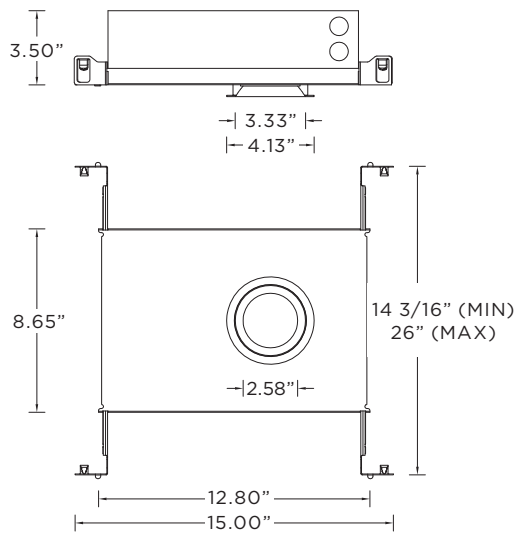

3GQ-DL33RF70

3.3" ROUND FIXED 70mm DOWNLIGHT

TRIM HOUSING OPTIONS

RMD - Remodel (Non-IC)

NCF - New Construction Frame (Non-IC)

SH - Shallow Housing (IC and Chicago Plenum Rated)

NC - New Construction Housing (Non-IC and CP rated)

3GQ-DL33RF70

3.3" ROUND FIXED 70mm DOWNLIGHT

TRIMLESS HOUSING OPTIONS

RMD - Remodel (Non-IC)

NCF - New Construction Frame (Non-IC)

SH - Shallow Housing (IC and Chicago Plenum Rated)

NC - New Construction Housing (Non-IC and CP rated)