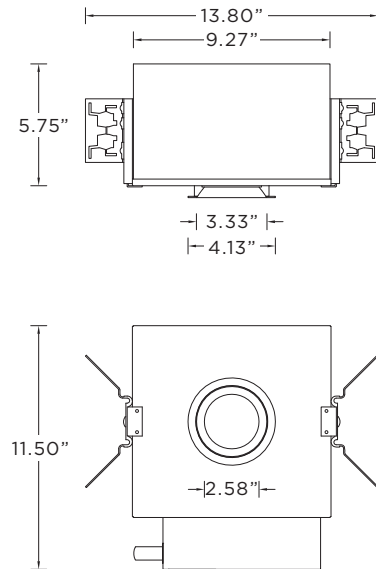

3GQ-DL33RF70

3.3" ROUND FIXED 70mm DOWNLIGHT

TRIM HOUSING OPTIONS

RMD - Remodel (Non-IC)

NCF - New Construction Frame (Non-IC)

SH - Shallow Housing (IC and Chicago Plenum Rated)

NC - New Construction Housing (Non-IC and CP rated)

3GQ-DL33RF70

3.3" ROUND FIXED 70mm DOWNLIGHT

TRIMLESS HOUSING OPTIONS

RMD - Remodel (Non-IC)

NCF - New Construction Frame (Non-IC)

SH - Shallow Housing (IC and Chicago Plenum Rated)

NC - New Construction Housing (Non-IC and CP rated)