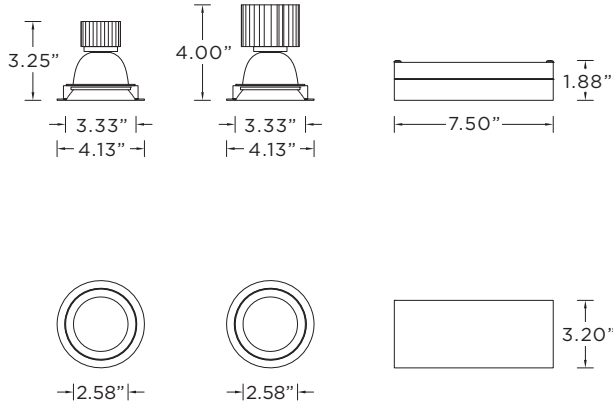

10 DAY QUICKSHIP
Max Order Size: 50 pcs

ORDERING INFORMATION

PROJECT:	<input type="text"/>	TYPE:	<input type="text"/>
CATALOG #:	<input type="text"/>	DATE:	<input type="text"/>

CAT. NO	LUMEN OUTPUT	CRI	COLOR TEMP	BEAM ANGLE	VOLTAGE
3GQ-DL33RF70	10 - 1000 LUMENS	S80 - 80+ CRI	30K - 3000K	20D - 20°	UNV - 120/277V
	15 - 1500 LUMENS		35K - 3500K	40D - 40°	
	22 - 2200 LUMENS			60D - 60°	

OPTIONS
CP - CHICAGO PLENUM ¹ BH - C-CHANNEL BAR HANGERS

¹ Chicago Plenum option available with Shallow Housing and New Construction Housing

Refer to standard specification sheets for complete details. Please note that only options shown above qualify for 10 day 3GQ program FEBRUARY 8, 2024

3GQ-DL33RF70

3.3" ROUND FIXED 70mm DOWNLIGHT

TRIM HOUSING OPTIONS

RMD - Remodel (Non-IC)

NCF - New Construction Frame (Non-IC)

SH - Shallow Housing (IC and Chicago Plenum Rated)

NC - New Construction Housing (Non-IC and CP rated)