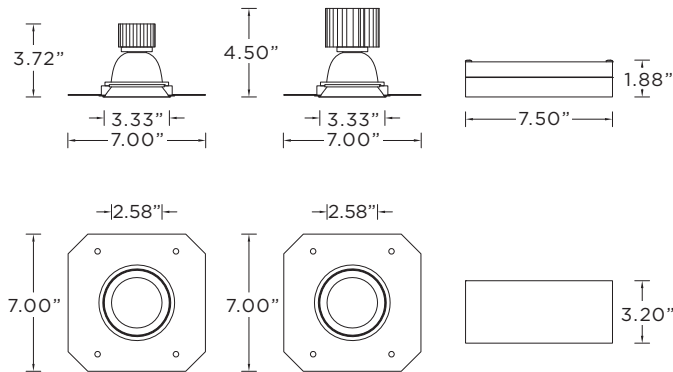

3GQ-DL33RF70

3.3" ROUND FIXED 70mm DOWNLIGHT

TRIM HOUSING OPTIONS

RMD - Remodel (Non-IC)

NCF - New Construction Frame (Non-IC)

SH - Shallow Housing (IC and Chicago Plenum Rated)

NC - New Construction Housing (Non-IC and CP rated)

3GQ-DL33RF70

3.3" ROUND FIXED 70mm DOWNLIGHT

TRIMLESS HOUSING OPTIONS

RMD - Remodel (Non-IC)

NCF - New Construction Frame (Non-IC)

SH - Shallow Housing (IC and Chicago Plenum Rated)

NC - New Construction Housing (Non-IC and CP rated)