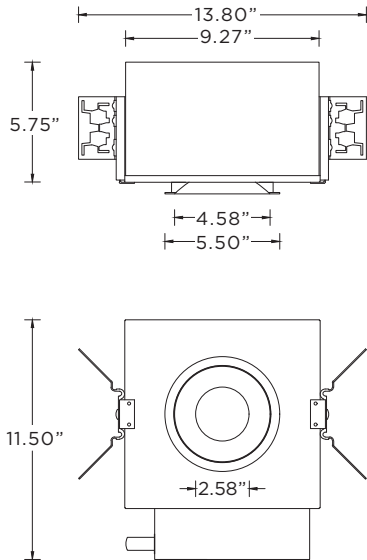

3GQ-DL45RA

4.5" ROUND ADJUSTABLE - TRIM & TRIMLESS

TRIM HOUSING OPTIONS

NC - New Construction Housing (Non-IC) (Chicago Plenum Rated)

IC - New Construction IC Housing