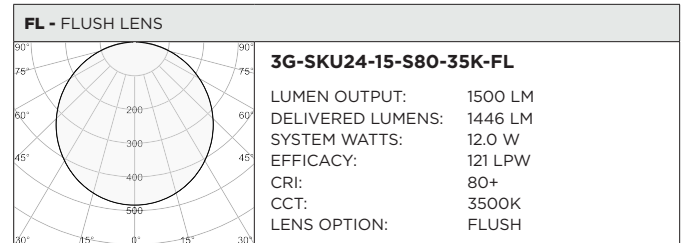

BASED ON 80+ CRI AND 3500K SOURCE

LENS OPTION	DELIVERED LUMENS	SYSTEM WATTS	EFFICACY (LPW)
FLUSH	1500	12.0	121
	3000	25.1	116
	4500	40.2	110
	6000	58.4	102

LUMEN OUTPUT MULTIPLIER: 27K=0.94, 30K=0.97, 35K=1.00, 40K=1.01, 90CRI=0.88

HOUSING

White sandblasted acrylic diffuser with mitered corners
Fixture collar made from cold rolled steel with powder coated finish
24 gauge LED reflector with high reflectance white powder coated finish
Standard polyester powder coated matte white finish. Optional finishes available

LISTING

ETL listed and conforms to UL1598 standard. Certified to CSA22.2 NO.250.0. Rated for indoor dry or damp locations

WARRANTY

5 Year Warranty on LED and drivers
Manufacturer 1 Year Warranty for defects in material and workmanship under normal use
Ambient temperature at fixture should not exceed 25°C

ELECTRICAL

Standard 0-10V, constant current drivers with 100-1% dimming range and >0.9 power factor
Standard 120/277V universal voltage drivers. Optional 347V, 0-10V drivers
Lutron EcoSystem and eldoLED DALI options available with 100-1% dimming range
All drivers are integral and easily accessible through luminaire aperture

LED SYSTEM

Proprietary LED system with color consistency <3 SDCM
Available in 27K, 30K, 35K, and 40K
Standard 80+CRI
L90 >60,000 hours
5 Year Warranty

MOUNTING

Fixture collar mounts to a standard junction box
Suitable for various ceiling applications (see mounting details)
Suitable for various grid ceiling applications (see mounting details)