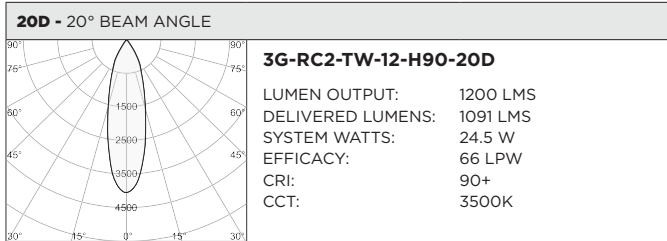

3GD - Warm Dim

3GT - Tunable White

BASED ON 20° BEAM ANGLE AND 3000K (PER FIXTURE HEAD)

LUMEN OUTPUT	90+ CRI		
	DELIVERED LUMENS	SYSTEM WATTS	EFFICACY (LPW)
800LMs	N/A	N/A	N/A
1200LMs	1136	15.4	74
2000LMs	1593	23.2	69

BASED ON 20° BEAM ANGLE (PER FIXTURE HEAD)

LUMEN OUTPUT	90+ CRI (2700K)			90+ CRI (3500K)			90+ CRI (6500K)		
	DELIVERED LUMENS	SYSTEM WATTS	EFFICACY (LPW)	DELIVERED LUMENS	SYSTEM WATTS	EFFICACY (LPW)	DELIVERED LUMENS	SYSTEM WATTS	EFFICACY (LPW)
800LMs	N/A	N/A	N/A	N/A	N/A	N/A	N/A	N/A	N/A
1200LMs	1066	16.6	64	1091	16.6	66	1221	16.6	74
2000LMs	1491	24.5	61	1561	24.5	64	1684	24.5	69