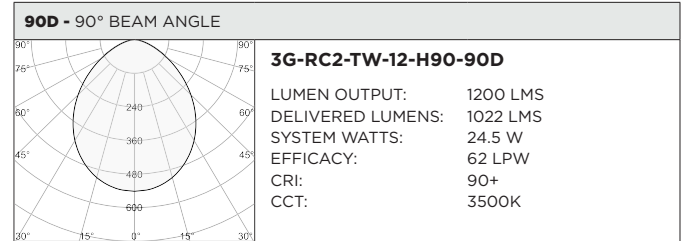

3GD - Warm Dim

3GT - Tunable White

BASED ON 20° BEAM ANGLE AND 3000K (PER FIXTURE HEAD)

LUMEN OUTPUT	90+ CRI		
	DELIVERED LUMENS	SYSTEM WATTS	EFFICACY (LPW)
800LMs	N/A	N/A	N/A
1200LMs	1136	15.4	74
2000LMs	1593	23.2	69

BASED ON 20° BEAM ANGLE (PER FIXTURE HEAD)

LUMEN OUTPUT	90+ CRI (2700K)			90+ CRI (3500K)			90+ CRI (6500K)		
	DELIVERED LUMENS	SYSTEM WATTS	EFFICACY (LPW)	DELIVERED LUMENS	SYSTEM WATTS	EFFICACY (LPW)	DELIVERED LUMENS	SYSTEM WATTS	EFFICACY (LPW)
800LMs	N/A	N/A	N/A	N/A	N/A	N/A	N/A	N/A	N/A
1200LMs	1066	16.6	64	1091	16.6	66	1221	16.6	74
2000LMs	1491	24.5	61	1561	24.5	64	1684	24.5	69