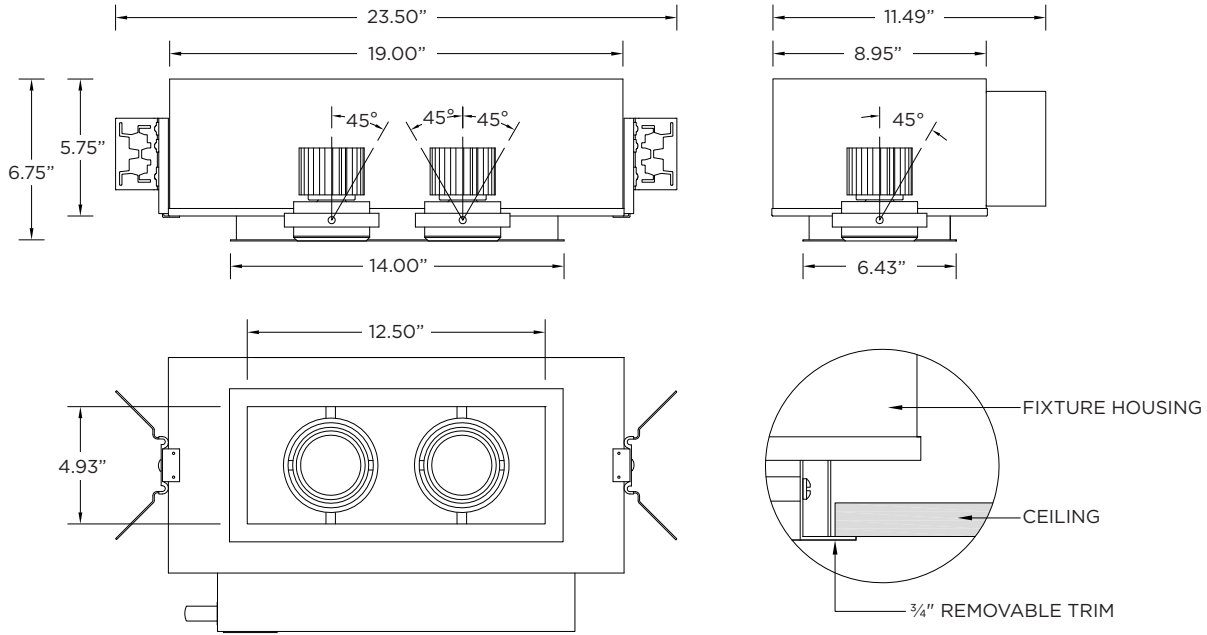

TRIM HOUSING OPTIONS

NC - NEW CONSTRUCTION (NON-IC)

IC - IC HOUSING

CP - CHICAGO PLENUM HOUSING