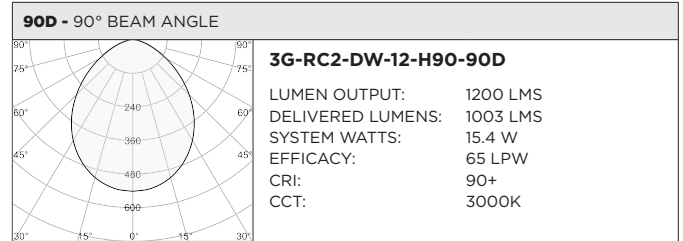

3GD - Warm Dim

3GT - Tunable White

BASED ON 20° BEAM ANGLE AND 3000K (PER FIXTURE HEAD)

LUMEN OUTPUT	90+ CRI		
	DELIVERED LUMENS	SYSTEM WATTS	EFFICACY (LPW)
800LMs	N/A	N/A	N/A
1200LMs	1136	15.4	74
2000LMs	1593	23.2	69

BASED ON 20° BEAM ANGLE (PER FIXTURE HEAD)

LUMEN OUTPUT	90+ CRI (2700K)			90+ CRI (3500K)			90+ CRI (6500K)		
	DELIVERED LUMENS	SYSTEM WATTS	EFFICACY (LPW)	DELIVERED LUMENS	SYSTEM WATTS	EFFICACY (LPW)	DELIVERED LUMENS	SYSTEM WATTS	EFFICACY (LPW)
800LMs	N/A	N/A	N/A	N/A	N/A	N/A	N/A	N/A	N/A
1200LMs	1066	16.6	64	1091	16.6	66	1221	16.6	74
2000LMs	1491	24.5	61	1561	24.5	64	1684	24.5	69