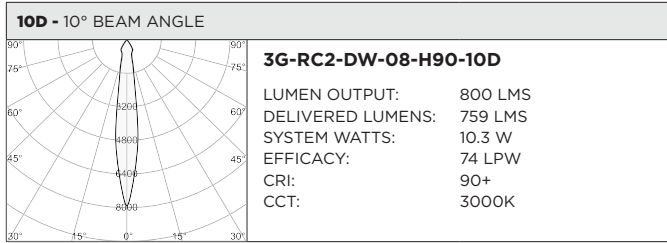

3GD - Warm Dim

3GT - Tunable White

BASED ON 20° BEAM ANGLE AND 3000K (PER FIXTURE HEAD)

LUMEN OUTPUT	90+ CRI		
	DELIVERED LUMENS	SYSTEM WATTS	EFFICACY (LPW)
800LMs	N/A	N/A	N/A
1200LMs	1136	15.4	74
2000LMs	1593	23.2	69

BASED ON 20° BEAM ANGLE (PER FIXTURE HEAD)

LUMEN OUTPUT	90+ CRI (2700K)			90+ CRI (3500K)			90+ CRI (6500K)		
	DELIVERED LUMENS	SYSTEM WATTS	EFFICACY (LPW)	DELIVERED LUMENS	SYSTEM WATTS	EFFICACY (LPW)	DELIVERED LUMENS	SYSTEM WATTS	EFFICACY (LPW)
800LMs	N/A	N/A	N/A	N/A	N/A	N/A	N/A	N/A	N/A
1200LMs	1066	16.6	64	1091	16.6	66	1221	16.6	74
2000LMs	1491	24.5	61	1561	24.5	64	1684	24.5	69