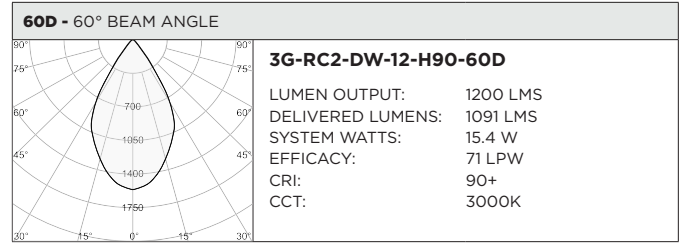

3GD - Warm Dim

3GT - Tunable White

BASED ON 20° BEAM ANGLE AND 3000K (PER FIXTURE HEAD)

LUMEN OUTPUT	90+ CRI		
	DELIVERED LUMENS	SYSTEM WATTS	EFFICACY (LPW)
800LMs	N/A	N/A	N/A
1200LMs	1136	15.4	74
2000LMs	1593	23.2	69

BASED ON 20° BEAM ANGLE (PER FIXTURE HEAD)

LUMEN OUTPUT	90+ CRI (2700K)			90+ CRI (3500K)			90+ CRI (6500K)		
	DELIVERED LUMENS	SYSTEM WATTS	EFFICACY (LPW)	DELIVERED LUMENS	SYSTEM WATTS	EFFICACY (LPW)	DELIVERED LUMENS	SYSTEM WATTS	EFFICACY (LPW)
800LMs	N/A	N/A	N/A	N/A	N/A	N/A	N/A	N/A	N/A
1200LMs	1066	16.6	64	1091	16.6	66	1221	16.6	74
2000LMs	1491	24.5	61	1561	24.5	64	1684	24.5	69