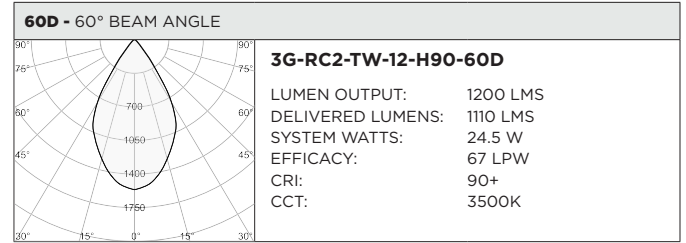

3GD - Warm Dim

3GT - Tunable White

BASED ON 20° BEAM ANGLE AND 3000K (PER FIXTURE HEAD)

LUMEN OUTPUT	90+ CRI		
	DELIVERED LUMENS	SYSTEM WATTS	EFFICACY (LPW)
800LMs	N/A	N/A	N/A
1200LMs	1136	15.4	74
2000LMs	1593	23.2	69

BASED ON 20° BEAM ANGLE (PER FIXTURE HEAD)

LUMEN OUTPUT	90+ CRI (2700K)			90+ CRI (3500K)			90+ CRI (6500K)		
	DELIVERED LUMENS	SYSTEM WATTS	EFFICACY (LPW)	DELIVERED LUMENS	SYSTEM WATTS	EFFICACY (LPW)	DELIVERED LUMENS	SYSTEM WATTS	EFFICACY (LPW)
800LMs	N/A	N/A	N/A	N/A	N/A	N/A	N/A	N/A	N/A
1200LMs	1066	16.6	64	1091	16.6	66	1221	16.6	74
2000LMs	1491	24.5	61	1561	24.5	64	1684	24.5	69