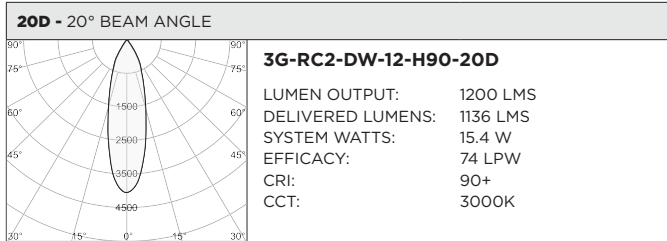

3GD - Warm Dim

3GT - Tunable White

BASED ON 20° BEAM ANGLE AND 3000K (PER FIXTURE HEAD)

LUMEN OUTPUT	90+ CRI		
	DELIVERED LUMENS	SYSTEM WATTS	EFFICACY (LPW)
800LMs	N/A	N/A	N/A
1200LMs	1136	15.4	74
2000LMs	1593	23.2	69

BASED ON 20° BEAM ANGLE (PER FIXTURE HEAD)

LUMEN OUTPUT	90+ CRI (2700K)			90+ CRI (3500K)			90+ CRI (6500K)		
	DELIVERED LUMENS	SYSTEM WATTS	EFFICACY (LPW)	DELIVERED LUMENS	SYSTEM WATTS	EFFICACY (LPW)	DELIVERED LUMENS	SYSTEM WATTS	EFFICACY (LPW)
800LMs	N/A	N/A	N/A	N/A	N/A	N/A	N/A	N/A	N/A
1200LMs	1066	16.6	64	1091	16.6	66	1221	16.6	74
2000LMs	1491	24.5	61	1561	24.5	64	1684	24.5	69