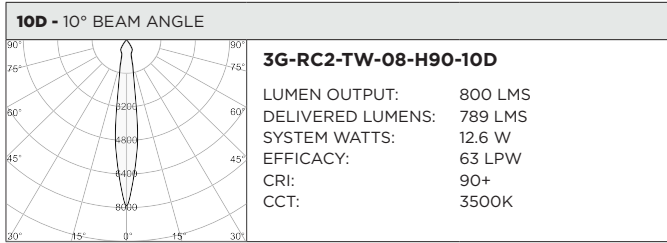

3GD - Warm Dim

3GT - Tunable White

BASED ON 20° BEAM ANGLE AND 3000K (PER FIXTURE HEAD)

LUMEN OUTPUT	90+ CRI		
	DELIVERED LUMENS	SYSTEM WATTS	EFFICACY (LPW)
800LMs	N/A	N/A	N/A
1200LMs	1136	15.4	74
2000LMs	1593	23.2	69

BASED ON 20° BEAM ANGLE (PER FIXTURE HEAD)

LUMEN OUTPUT	90+ CRI (2700K)			90+ CRI (3500K)			90+ CRI (6500K)		
	DELIVERED LUMENS	SYSTEM WATTS	EFFICACY (LPW)	DELIVERED LUMENS	SYSTEM WATTS	EFFICACY (LPW)	DELIVERED LUMENS	SYSTEM WATTS	EFFICACY (LPW)
800LMs	N/A	N/A	N/A	N/A	N/A	N/A	N/A	N/A	N/A
1200LMs	1066	16.6	64	1091	16.6	66	1221	16.6	74
2000LMs	1491	24.5	61	1561	24.5	64	1684	24.5	69