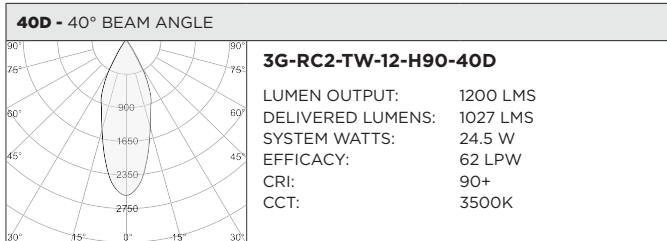

3GD - Warm Dim

3GT - Tunable White

BASED ON 20° BEAM ANGLE AND 3000K (PER FIXTURE HEAD)

LUMEN OUTPUT	90+ CRI		
	DELIVERED LUMENS	SYSTEM WATTS	EFFICACY (LPW)
800LMs	N/A	N/A	N/A
1200LMs	1136	15.4	74
2000LMs	1593	23.2	69

BASED ON 20° BEAM ANGLE (PER FIXTURE HEAD)

LUMEN OUTPUT	90+ CRI (2700K)			90+ CRI (3500K)			90+ CRI (6500K)		
	DELIVERED LUMENS	SYSTEM WATTS	EFFICACY (LPW)	DELIVERED LUMENS	SYSTEM WATTS	EFFICACY (LPW)	DELIVERED LUMENS	SYSTEM WATTS	EFFICACY (LPW)
800LMs	N/A	N/A	N/A	N/A	N/A	N/A	N/A	N/A	N/A
1200LMs	1066	16.6	64	1091	16.6	66	1221	16.6	74
2000LMs	1491	24.5	61	1561	24.5	64	1684	24.5	69