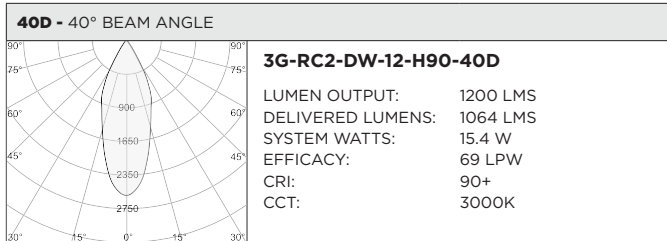

3GD - Warm Dim

3GT - Tunable White

BASED ON 20° BEAM ANGLE AND 3000K (PER FIXTURE HEAD)

LUMEN OUTPUT	90+ CRI		
	DELIVERED LUMENS	SYSTEM WATTS	EFFICACY (LPW)
800LMs	N/A	N/A	N/A
1200LMs	1136	15.4	74
2000LMs	1593	23.2	69

BASED ON 20° BEAM ANGLE (PER FIXTURE HEAD)

LUMEN OUTPUT	90+ CRI (2700K)			90+ CRI (3500K)			90+ CRI (6500K)		
	DELIVERED LUMENS	SYSTEM WATTS	EFFICACY (LPW)	DELIVERED LUMENS	SYSTEM WATTS	EFFICACY (LPW)	DELIVERED LUMENS	SYSTEM WATTS	EFFICACY (LPW)
800LMs	N/A	N/A	N/A	N/A	N/A	N/A	N/A	N/A	N/A
1200LMs	1066	16.6	64	1091	16.6	66	1221	16.6	74
2000LMs	1491	24.5	61	1561	24.5	64	1684	24.5	69