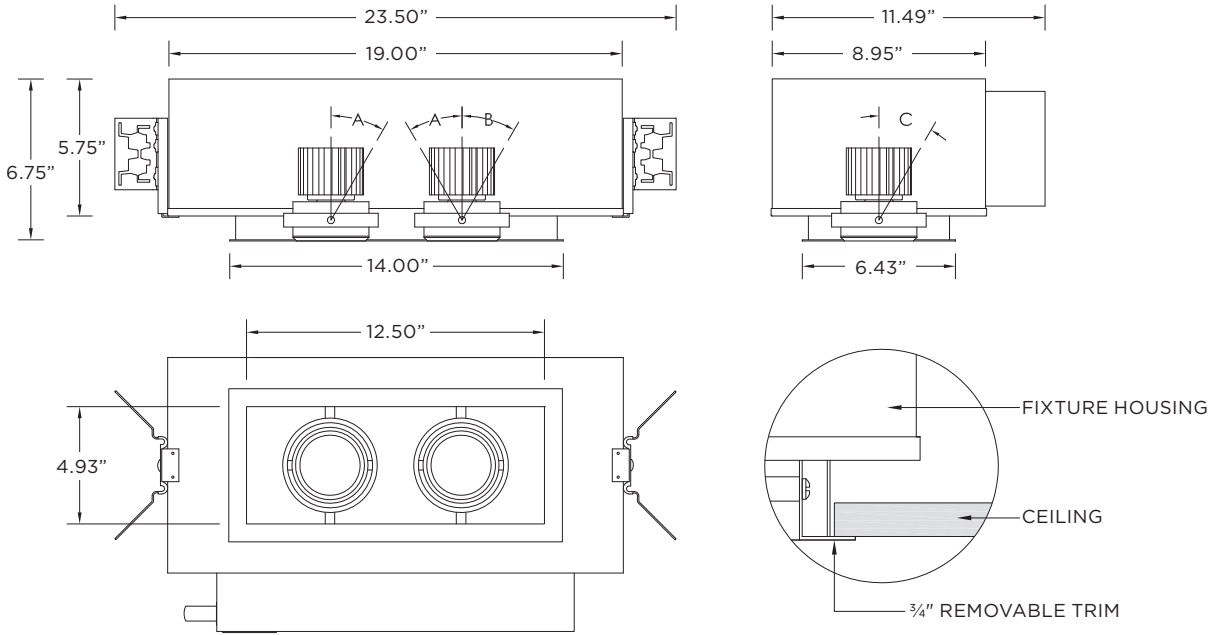

3GQ-RC2

2 LIGHT MADISON - TRIM & TRIMLESS

TRIM HOUSING

- **NC** - New Construction (Non-IC)
- **IC** - IC Housing (2200lm max)
- **CP** - Chicago Plenum Housing

LUMEN OUTPUT	A	B	C
Up to 2200lm	45°	45°	45°
3000lm	35°	45°	35°