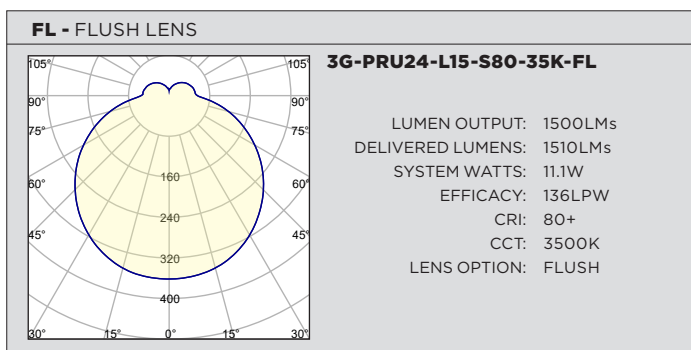

3G-PRU24

LIGHTING 24" RUBO - PENDANT MOUNTED

PERFORMANCE CHART (BASED ON 80+ CRI AND 3500K SOURCE)

LED SYSTEM	DELIVERED LUMENS (LM/F)	SYSTEM WATTS (W/FT)	EFFICACY (LPW)
FLUSH	1500	11.1	136
	3000	22.4	131
	4500	36.0	124
	6000	52.0	115
LUMEN OUTPUT ADJUSTMENT FACTORS	CCT	Multiplier	
	3000K	0.97	
	3500K	1.00	
	4000K	1.01	

PHOTOMETRY (BASED ON 80+ CRI AND 3500K SOURCE)