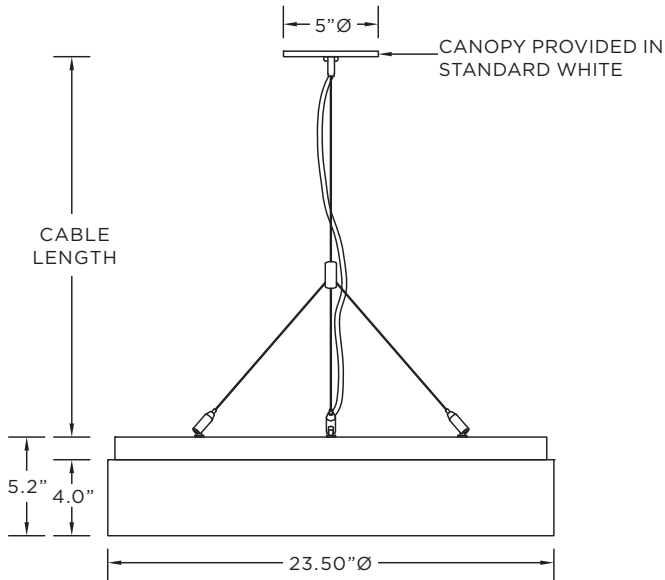

DRAWINGS AND DIMENSIONS

CABLE SUSPENSION