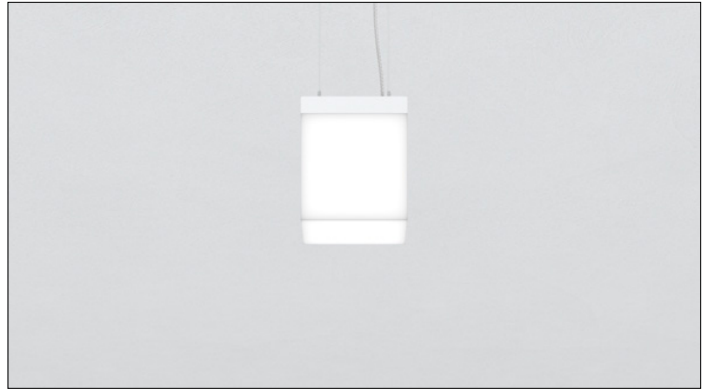

3G-PKU801

8" SQUARE
PENDANT KUBO

Featuring a white sandblasted acrylic diffuser with mitered corners
 Proprietary LED source fully saturates the hand fabricated acrylic
 Evenly illuminated sides with distinctive lines
 Standard and high lumen output options
 Adjustable aircraft cable suspension
 1% dimming standard with several driver options

PRELIMINARY

LUMEN OUTPUT MULTIPLIER: 27K=0.94, 30K=0.97, 35K=1.00, 40K=1.01

HOUSING

White sandblasted acrylic diffuser with mitered corners
 Fixture collar made from cold rolled steel with powder coated finish
 24 gauge LED reflector with high reflectance white powder coated finish
 Standard polyester powder coated matte white finish. Optional finishes available