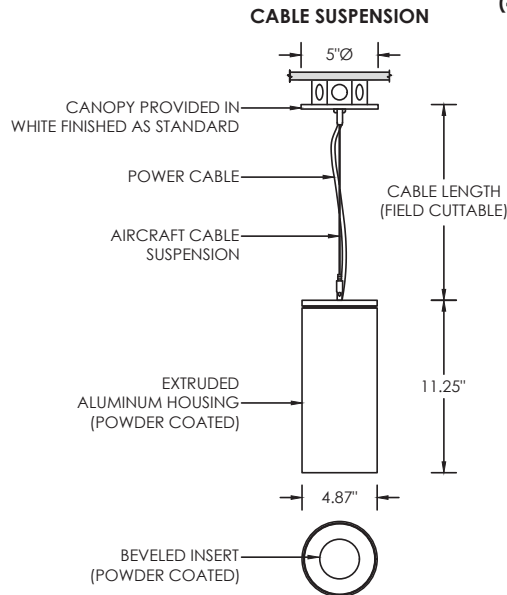

**SURFACE MOUNTED J-BOX
(4" OCTAGONAL BY OTHERS)**

SUITABLE FOR SLOPED CEILING