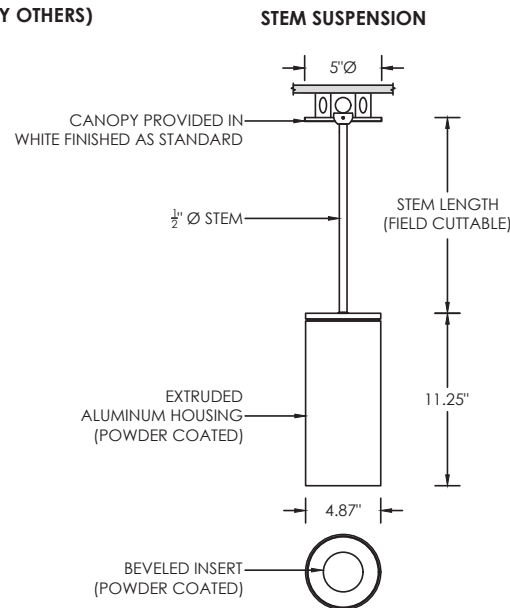

**SURFACE MOUNTED J-BOX
(4" OCTAGONAL BY OTHERS)**

SUITABLE FOR SLOPED CEILING