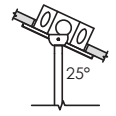

SUITABLE FOR SLOPED CEILING