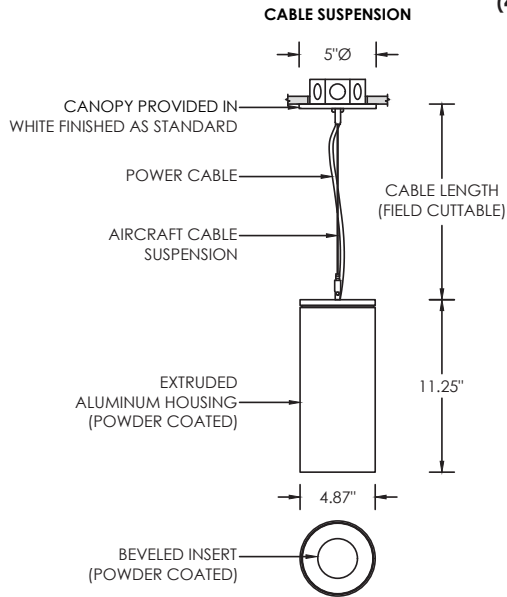

3GQ 3G-PCL45R

4.5" DIAMETER CYLINDER
PENDANT MOUNTED

4.5" diameter high performance cylinder
Companion to 3G-DL45R series downlight family
Extruded aluminum housing with powder coated finish
Twist and lock construction and no visible hardware
Regressed LED source for enhanced glare control
2 SDSC, Citizen LED source available in 30K and 35K (80+ CRI)
Universal voltage, 0-10V driver with 100-1% dimming range

10 DAY QUICKSHIP
Max Order Size: 50 pcs

ORDERING INFORMATION

PROJECT:	<input type="text"/>	TYPE:	<input type="text"/>
CATALOG #:	<input type="text"/>	DATE:	<input type="text"/>

CAT. NO	LUMEN OUTPUT	CRI	COLOR TEMP	BEAM ANGLE	VOLTAGE
3G-PCL45R	10 - 1000 LUMENS	S80 - 80+ CRI	30K - 3000K 35K - 3500K	20D - 20°	UNV - 120/277V
	15 - 1500 LUMENS			40D - 40°	
	22 - 2200 LUMENS			60D - 60°	
	30 - 3000 LUMENS			90D - 90° *	
				* 90D reflector supplied standard with lens	

DRIVER	CYLINDER & INSERT FINISH	CANOPY FINISH	SUSPENSION TYPE
DIM - 0-10V (STANDARD 100-1%)	WH - WHITE	WCN - WHITE	WC - WHITE CABLE CC - CLEAR CABLE RSW - WHITE RIGID STEM

SUSPENSION LENGTH	OPTIONS
C60 - 60" CABLE C120 - 120" CABLE S48 - 48" STEM	SB70 - SANDBLASTED LENS SF70 - SOFTENING LENS
All suspension options are field cuttable	Maximum 1 optical accessory

Refer to standard specification sheets for complete details. Please note that only options shown above qualify for 10 day 3GQ program SEPT 23, 2020

DRAWINGS AND DIMENSIONS
**RECESSED J-BOX
(4" OCTAGONAL BY OTHERS)**