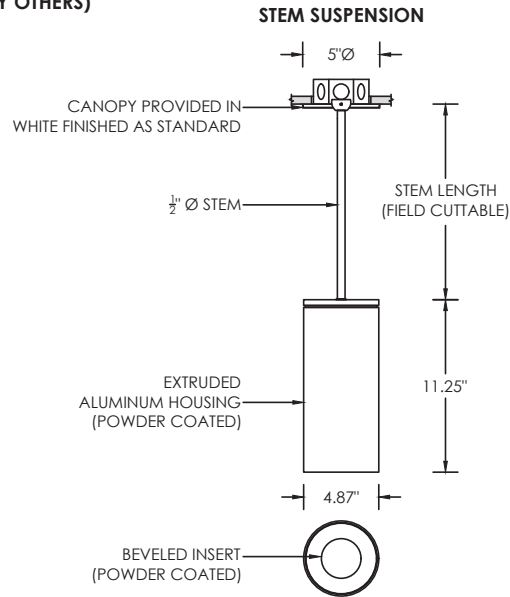

DRAWINGS AND DIMENSIONS

**RECESSED J-BOX
(4" OCTAGONAL BY OTHERS)**

SUITABLE FOR SLOPED CEILING