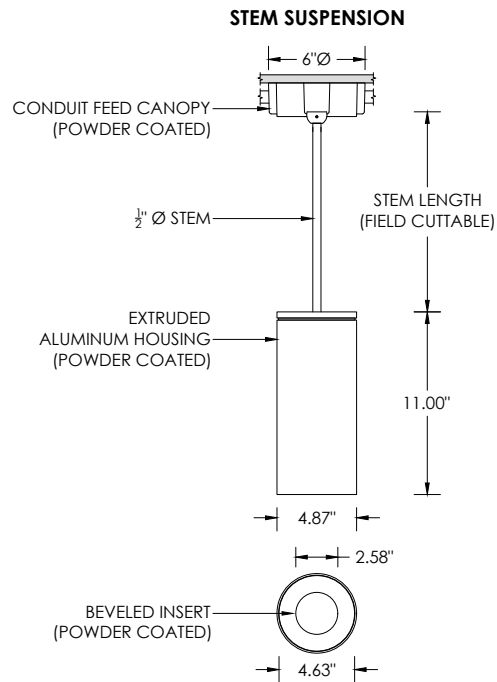

SUITABLE FOR SLOPED CEILING