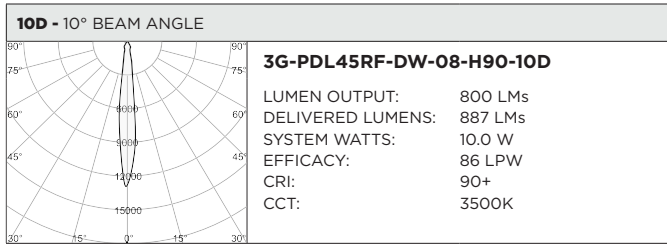

BASED ON 20° BEAM ANGLE AND 3500K SOURCE

LUMEN OUTPUT	90+ CRI		
	DELIVERED LUMENS	SYSTEM WATTS	EFFICACY (LPW)
800LMs	N/A	N/A	N/A
1200LMs	1200	15.4	78
2000LMs	1689	23.2	73