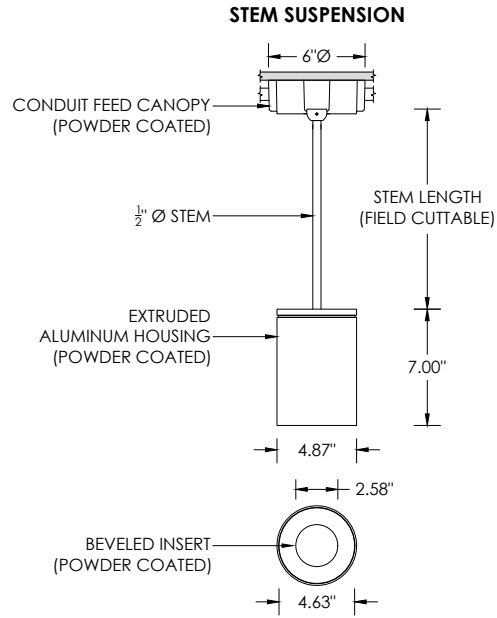

CABLE SUSPENSION

STEM SUSPENSION

SUITABLE FOR SLOPED CEILING

CABLE SUSPENSION

STEM SUSPENSION

SUITABLE FOR SLOPED CEILING

SURFACE 4" OCTAGONAL X 1.5" DEEP JUNCTION BOX BY OTHERS
CONDUIT FEED CANOPY MOUNT (CFX OPTION)