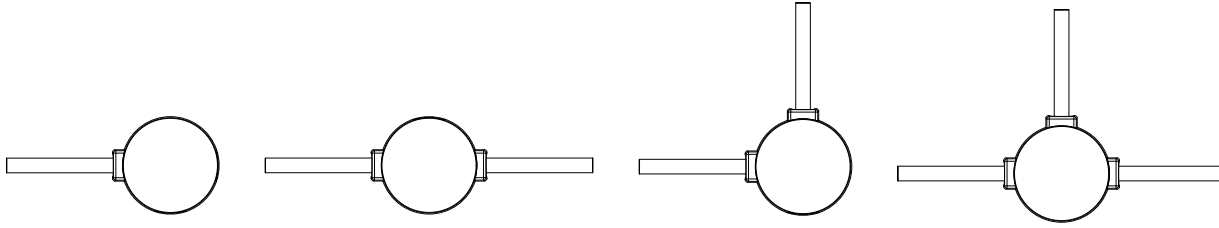

CONDUIT FEED CANOPY MOUNTING OPTIONS

CONDUIT COVER
3 PROVIDED WITH EACH
CONDUIT FEED CANOPY

BLANK
2 PROVIDED WITH EACH
CONDUIT FEED CANOPY