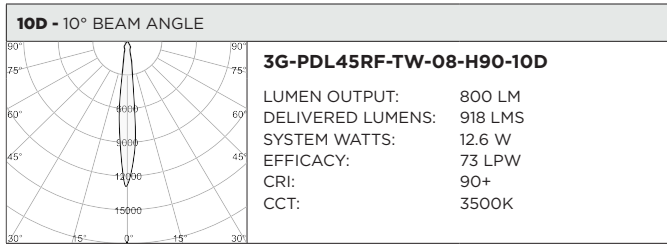

3GD - Warm Dim
3GT - Tunable White

BASED ON 20° BEAM ANGLE AND 3500K SOURCE

LUMEN OUTPUT	90+ CRI		
	DELIVERED LUMENS	SYSTEM WATTS	EFFICACY (LPW)
800LMs	N/A	N/A	N/A
1200LMs	1200	15.4	78
2000LMs	1689	23.2	73

BASED ON 20° BEAM ANGLE

LUMEN OUTPUT	90+ CRI (2700K)			90+ CRI (3500K)			90+ CRI (6500K)		
	DELIVERED LUMENS	SYSTEM WATTS	EFFICACY (LPW)	DELIVERED LUMENS	SYSTEM WATTS	EFFICACY (LPW)	DELIVERED LUMENS	SYSTEM WATTS	EFFICACY (LPW)
800LMs	N/A	N/A	N/A	N/A	N/A	N/A	N/A	N/A	N/A
1200LMs	1143	16.6	69	1180	16.6	71	1284	16.6	77
2000LMs	1622	24.5	66	1694	24.5	69	1807	24.5	74