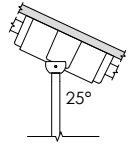

SUITABLE FOR SLOPED CEILING