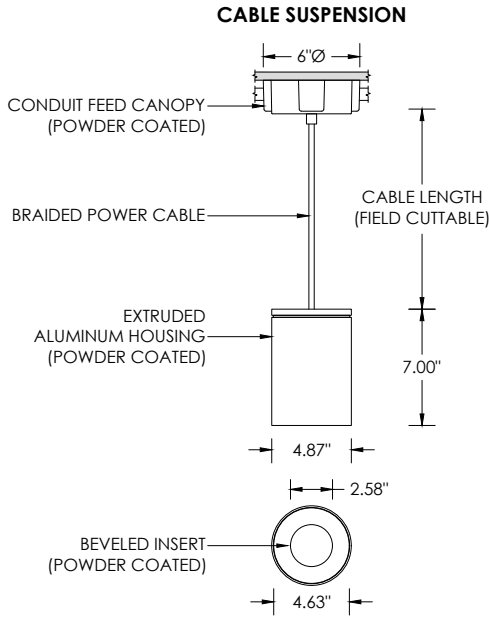

EMERGENCY

Remote emergency battery installed by others (not accessible through fixture aperture)
7W output for 90 minutes (+/- 700lm at 80+ CRI)
CA Title 24 Certified
Maximum remote mounting distance:
50ft (12AWG) or 25ft (14AWG) for fixtures operating at 3000lm or below
30ft (12AWG) or 20ft (14AWG) for fixtures operating above 3000lm
Caution: Emergency Battery utilizes more than one power source and servicing should be performed by qualified personnel

CABLE SUSPENSION

STEM SUSPENSION

SUITABLE FOR SLOPED CEILING

CABLE SUSPENSION

STEM SUSPENSION

SUITABLE FOR SLOPED CEILING

SURFACE 4" OCTAGONAL X 1.5" DEEP JUNCTION BOX BY OTHERS
CONDUIT FEED CANOPY MOUNT (CFX OPTION)