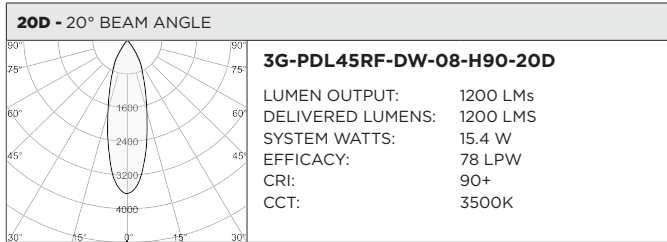

BASED ON 20° BEAM ANGLE AND 3500K SOURCE

LUMEN OUTPUT	90+ CRI		
	DELIVERED LUMENS	SYSTEM WATTS	EFFICACY (LPW)
800LMs	N/A	N/A	N/A
1200LMs	1200	15.4	78
2000LMs	1689	23.2	73