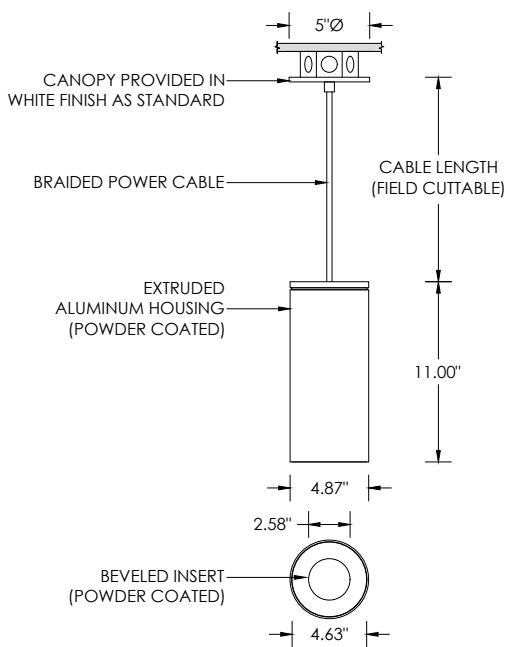

EMERGENCY

Remote emergency battery installed by others (not accessible through fixture aperture)
7W output for 90 minutes (+/- 700lm at 80+ CRI)
CA Title 24 Certified
Maximum remote mounting distance:
50ft (12AWG) or 25ft (14AWG) for fixtures operating at 3000lm or below
30ft (12AWG) or 20ft (14AWG) for fixtures operating above 3000lm
Caution: Emergency Battery utilizes more than one power source and servicing should be performed by qualified personnel

CABLE SUSPENSION

STEM SUSPENSION

SUITABLE FOR SLOPED CEILING

CABLE SUSPENSION

STEM SUSPENSION

SUITABLE FOR SLOPED CEILING

SURFACE 4" OCTAGONAL X 1.5" DEEP JUNCTION BOX BY OTHERS
CONDUIT FEED CANOPY MOUNT (CFX OPTION)