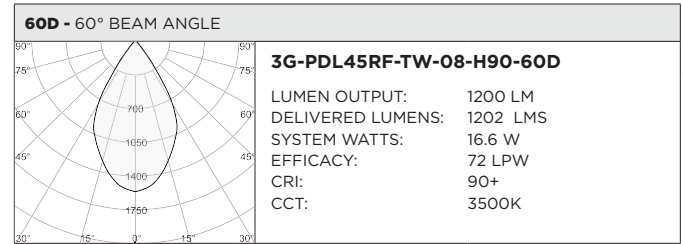

3GD - Warm Dim
3GT - Tunable White

BASED ON 20° BEAM ANGLE AND 3500K SOURCE

LUMEN OUTPUT	90+ CRI		
	DELIVERED LUMENS	SYSTEM WATTS	EFFICACY (LPW)
800LMs	N/A	N/A	N/A
1200LMs	1200	15.4	78
2000LMs	1689	23.2	73

BASED ON 20° BEAM ANGLE

LUMEN OUTPUT	90+ CRI (2700K)			90+ CRI (3500K)			90+ CRI (6500K)		
	DELIVERED LUMENS	SYSTEM WATTS	EFFICACY (LPW)	DELIVERED LUMENS	SYSTEM WATTS	EFFICACY (LPW)	DELIVERED LUMENS	SYSTEM WATTS	EFFICACY (LPW)
800LMs	N/A	N/A	N/A	N/A	N/A	N/A	N/A	N/A	N/A
1200LMs	1143	16.6	69	1180	16.6	71	1284	16.6	77
2000LMs	1622	24.5	66	1694	24.5	69	1807	24.5	74