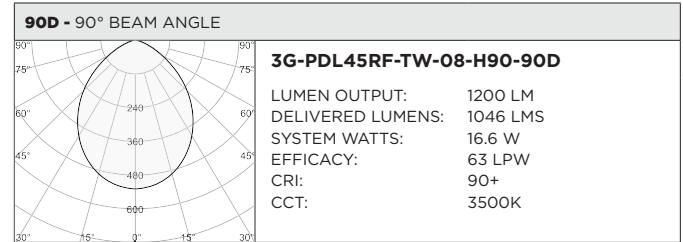

3GD - Warm Dim
3GT - Tunable White

BASED ON 20° BEAM ANGLE AND 3500K SOURCE

LUMEN OUTPUT	90+ CRI		
	DELIVERED LUMENS	SYSTEM WATTS	EFFICACY (LPW)
800LMs	N/A	N/A	N/A
1200LMs	1200	15.4	78
2000LMs	1689	23.2	73

BASED ON 20° BEAM ANGLE

LUMEN OUTPUT	90+ CRI (2700K)			90+ CRI (3500K)			90+ CRI (6500K)		
	DELIVERED LUMENS	SYSTEM WATTS	EFFICACY (LPW)	DELIVERED LUMENS	SYSTEM WATTS	EFFICACY (LPW)	DELIVERED LUMENS	SYSTEM WATTS	EFFICACY (LPW)
800LMs	N/A	N/A	N/A	N/A	N/A	N/A	N/A	N/A	N/A
1200LMs	1143	16.6	69	1180	16.6	71	1284	16.6	77
2000LMs	1622	24.5	66	1694	24.5	69	1807	24.5	74