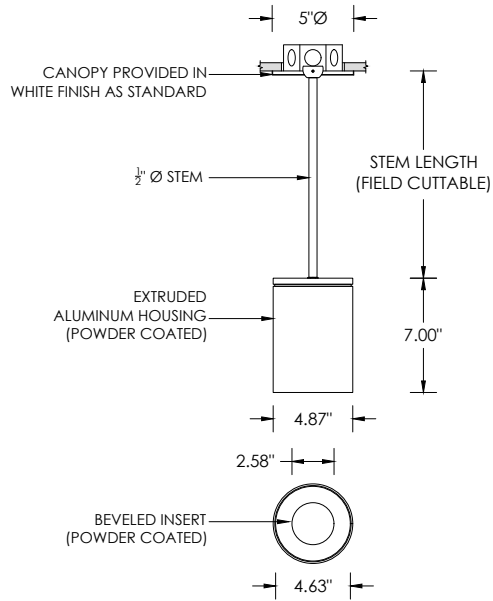

STEM SUSPENSION

SUITABLE FOR SLOPED CEILING