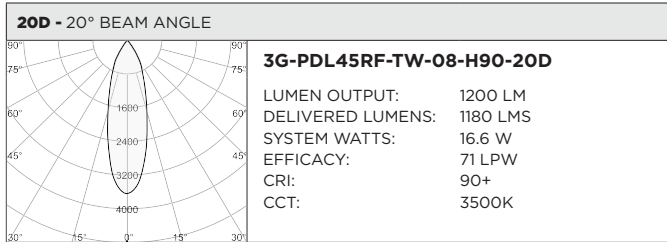

3GD - Warm Dim
3GT - Tunable White

BASED ON 20° BEAM ANGLE AND 3500K SOURCE

LUMEN OUTPUT	90+ CRI		
	DELIVERED LUMENS	SYSTEM WATTS	EFFICACY (LPW)
800LMs	N/A	N/A	N/A
1200LMs	1200	15.4	78
2000LMs	1689	23.2	73

BASED ON 20° BEAM ANGLE

LUMEN OUTPUT	90+ CRI (2700K)			90+ CRI (3500K)			90+ CRI (6500K)		
	DELIVERED LUMENS	SYSTEM WATTS	EFFICACY (LPW)	DELIVERED LUMENS	SYSTEM WATTS	EFFICACY (LPW)	DELIVERED LUMENS	SYSTEM WATTS	EFFICACY (LPW)
800LMs	N/A	N/A	N/A	N/A	N/A	N/A	N/A	N/A	N/A
1200LMs	1143	16.6	69	1180	16.6	71	1284	16.6	77
2000LMs	1622	24.5	66	1694	24.5	69	1807	24.5	74