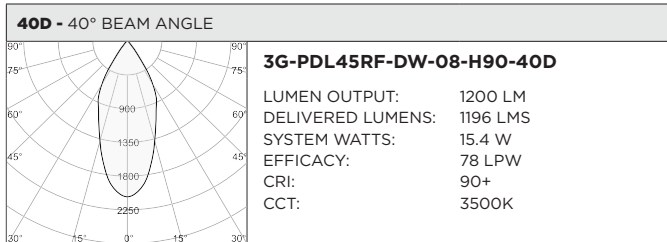

BASED ON 20° BEAM ANGLE AND 3500K SOURCE

LUMEN OUTPUT	90+ CRI		
	DELIVERED LUMENS	SYSTEM WATTS	EFFICACY (LPW)
800LMs	N/A	N/A	N/A
1200LMs	1200	15.4	78
2000LMs	1689	23.2	73