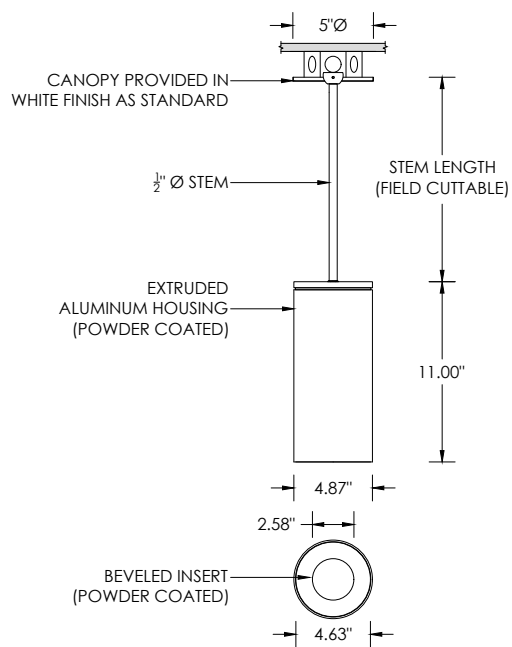

CABLE SUSPENSION

STEM SUSPENSION

SUITABLE FOR SLOPED CEILING

CABLE SUSPENSION

STEM SUSPENSION

SUITABLE FOR SLOPED CEILING

SURFACE 4" OCTAGONAL X 1.5" DEEP JUNCTION BOX BY OTHERS
CONDUIT FEED CANOPY MOUNT (CFX OPTION)