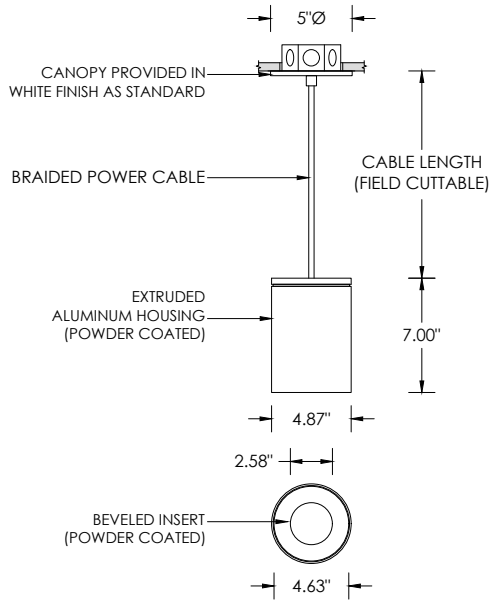

RECESSED 4" OCTAGONAL JUNCTION BOX BY OTHERS
STANDARD CANOPY MOUNT

CABLE SUSPENSION