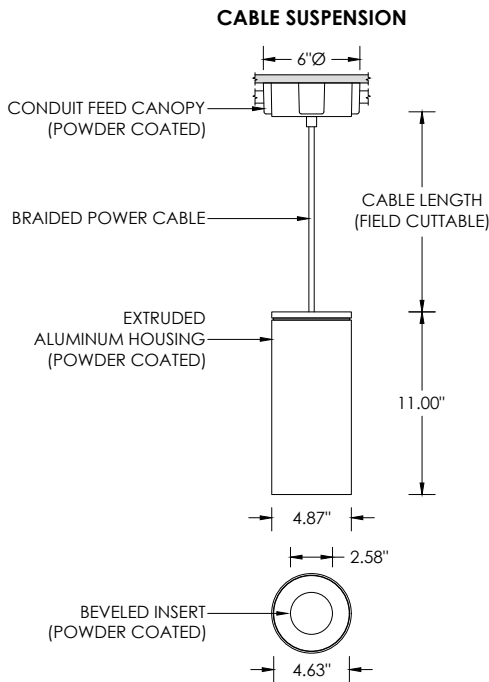

SUITABLE FOR SLOPED CEILING