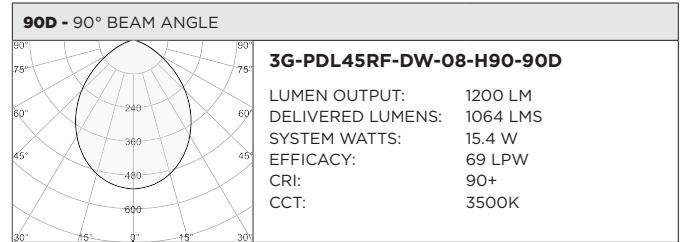

BASED ON 20° BEAM ANGLE AND 3500K SOURCE

LUMEN OUTPUT	90+ CRI		
	DELIVERED LUMENS	SYSTEM WATTS	EFFICACY (LPW)
800LMs	N/A	N/A	N/A
1200LMs	1200	15.4	78
2000LMs	1689	23.2	73