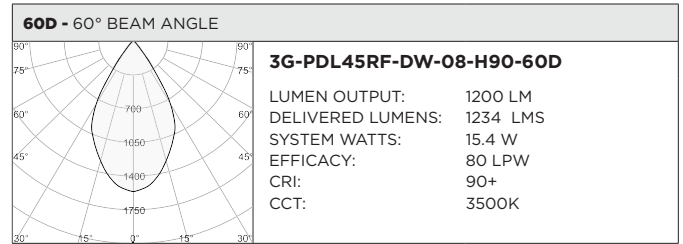

BASED ON 20° BEAM ANGLE AND 3500K SOURCE

LUMEN OUTPUT	90+ CRI		
	DELIVERED LUMENS	SYSTEM WATTS	EFFICACY (LPW)
800LMs	N/A	N/A	N/A
1200LMs	1200	15.4	78
2000LMs	1689	23.2	73