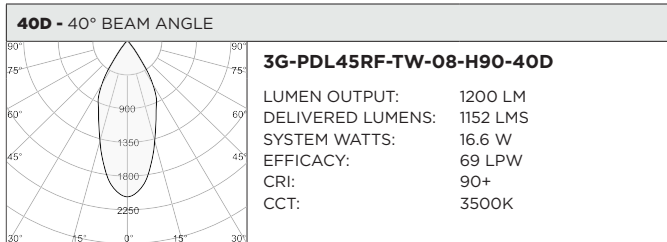

3GD - Warm Dim
3GT - Tunable White

BASED ON 20° BEAM ANGLE AND 3500K SOURCE

LUMEN OUTPUT	90+ CRI		
	DELIVERED LUMENS	SYSTEM WATTS	EFFICACY (LPW)
800LMs	N/A	N/A	N/A
1200LMs	1200	15.4	78
2000LMs	1689	23.2	73

BASED ON 20° BEAM ANGLE

LUMEN OUTPUT	90+ CRI (2700K)			90+ CRI (3500K)			90+ CRI (6500K)		
	DELIVERED LUMENS	SYSTEM WATTS	EFFICACY (LPW)	DELIVERED LUMENS	SYSTEM WATTS	EFFICACY (LPW)	DELIVERED LUMENS	SYSTEM WATTS	EFFICACY (LPW)
800LMs	N/A	N/A	N/A	N/A	N/A	N/A	N/A	N/A	N/A
1200LMs	1143	16.6	69	1180	16.6	71	1284	16.6	77
2000LMs	1622	24.5	66	1694	24.5	69	1807	24.5	74