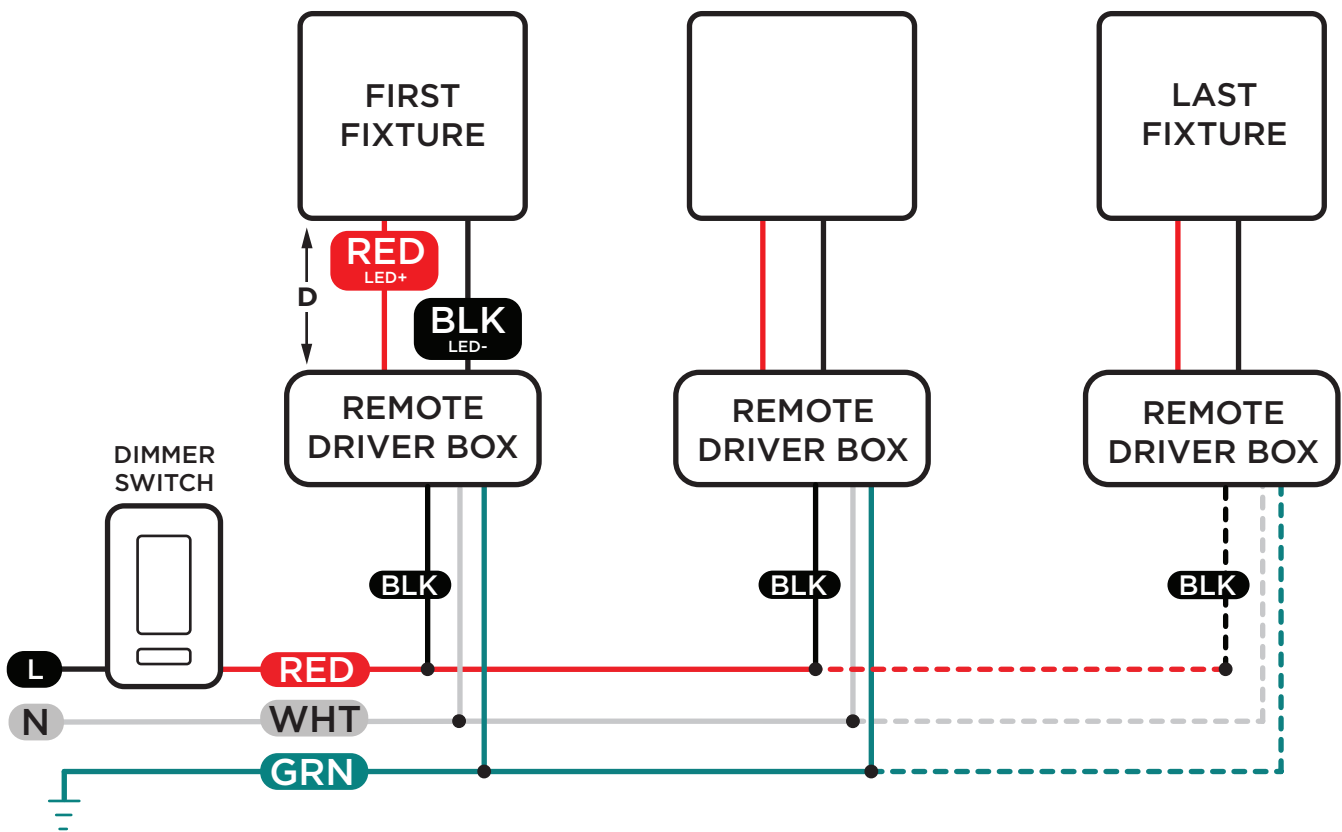

NOTES:

Switched Hot Wire - RED WIRE

Max Remote Driver Distance - D

12AWG - 100ft

14AWG - 50ft

NOTES:

Max Remote Driver Distance - D

12AWG - 100ft

14AWG - 50ft

NOTES:

Switched Hot Wire - RED WIRE

Max Remote Driver Distance - D

12AWG - 100ft

14AWG - 50ft

NOTES:

Switched Hot Wire - RED WIRE

Max Remote Driver Distance - D

12AWG - 100ft

14AWG - 50ft

NOTES:

Switched Hot Wire - RED WIRE

Max Remote Driver Distance - D

12AWG - 100ft

14AWG - 50ft

NOTES:

Max Remote Driver Distance - D
12AWG - 100ft
14AWG - 50ft

NOTES:

Termination Resistor - R
Typically 120 Ohms

Stub Length - S
Cannot exceed 300mm

Max Remote Driver Distance - D
12AWG - 100ft
14AWG - 50ft