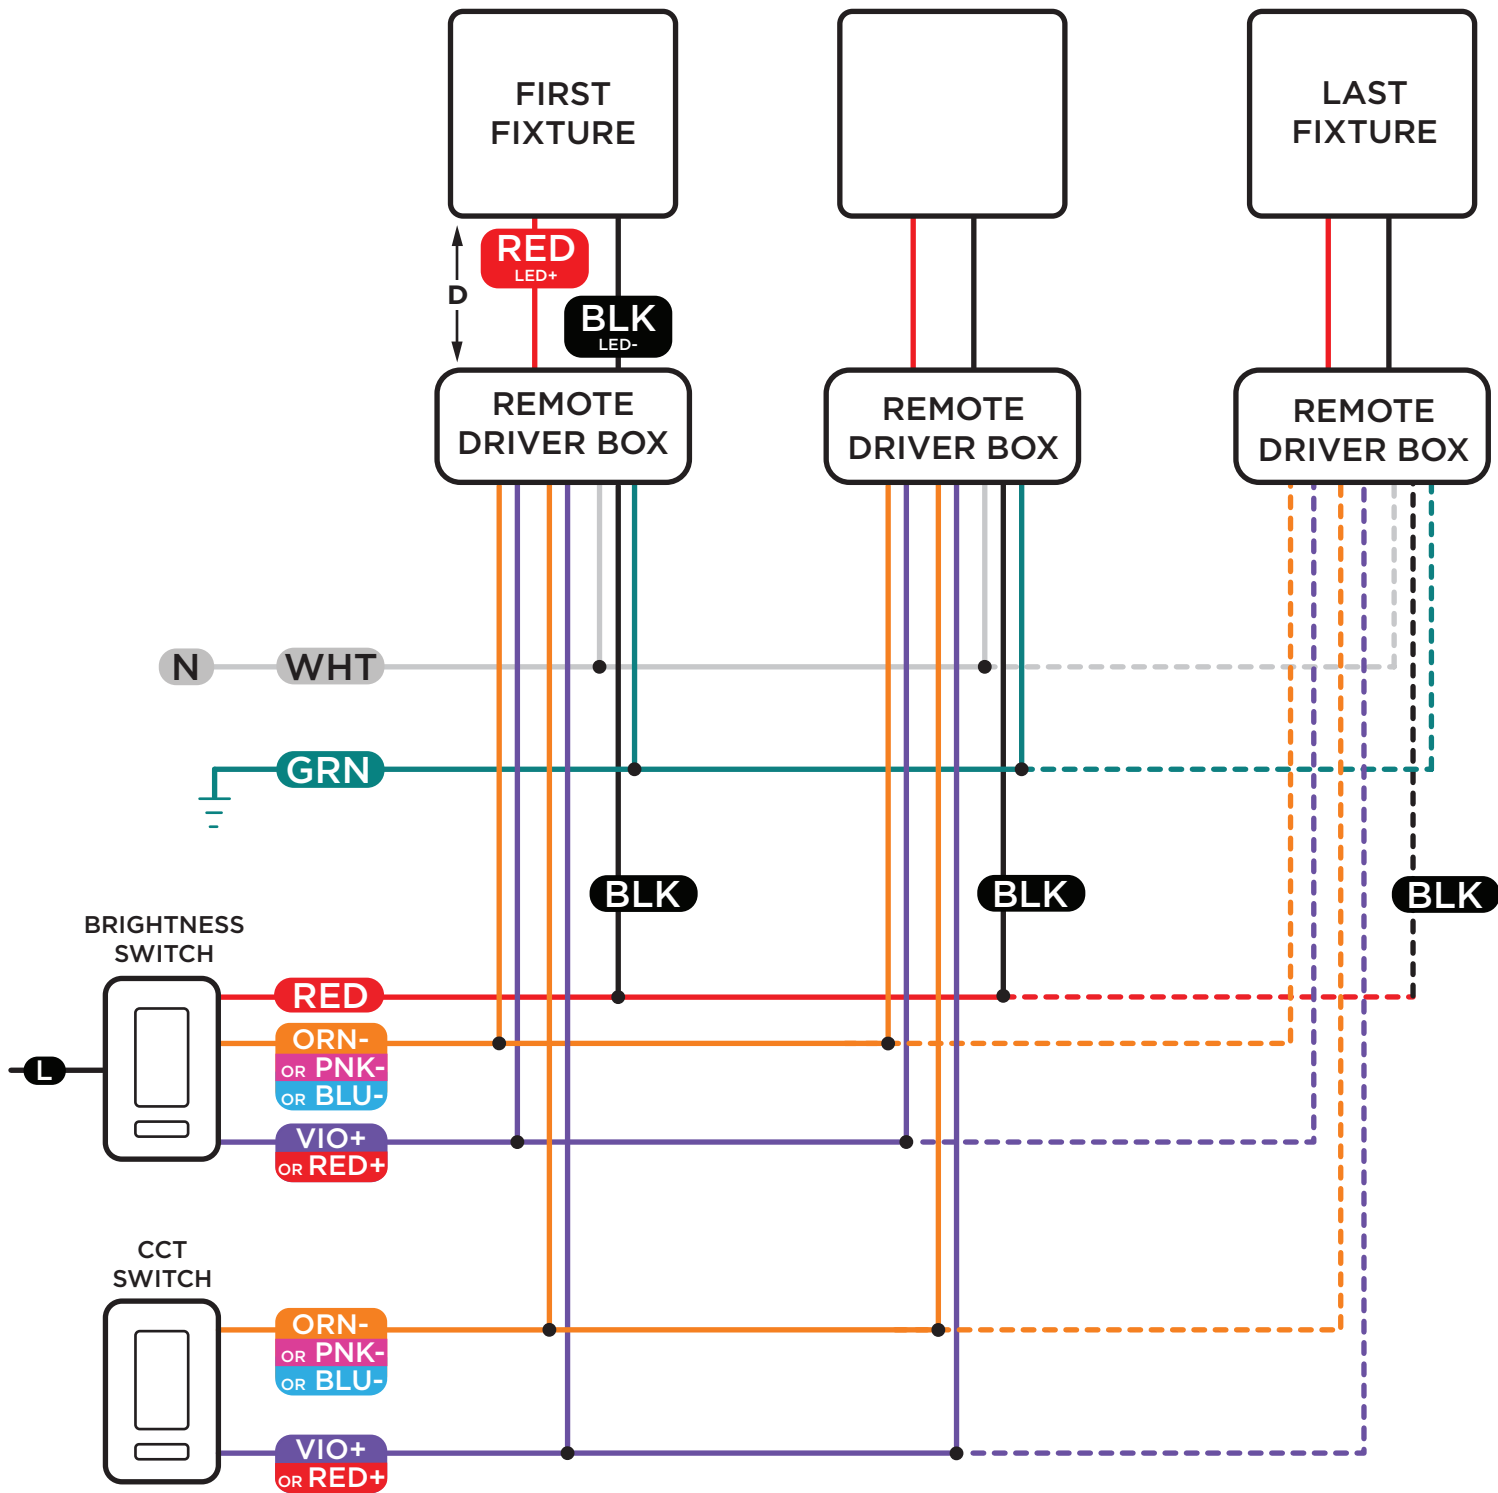

NOTES:

Switched Hot Wire - RED WIRE

Max Remote Driver Distance - D

12AWG - 100ft

14AWG - 50ft

NOTES:

Max Remote Driver Distance - D

12AWG - 100ft

14AWG - 50ft

NOTES:

Switched Hot Wire - RED WIRE

Max Remote Driver Distance - D

12AWG - 100ft

14AWG - 50ft

NOTES:

Switched Hot Wire - RED WIRE

Max Remote Driver Distance - D

12AWG - 100ft

14AWG - 50ft

NOTES:

Switched Hot Wire - RED WIRE

Max Remote Driver Distance - D

12AWG - 100ft

14AWG - 50ft

NOTES:

Max Remote Driver Distance - D
12AWG - 100ft
14AWG - 50ft

NOTES:

Termination Resistor - R
Typically 120 Ohms

Stub Length - S
Cannot exceed 300mm

Max Remote Driver Distance - D
12AWG - 100ft
14AWG - 50ft