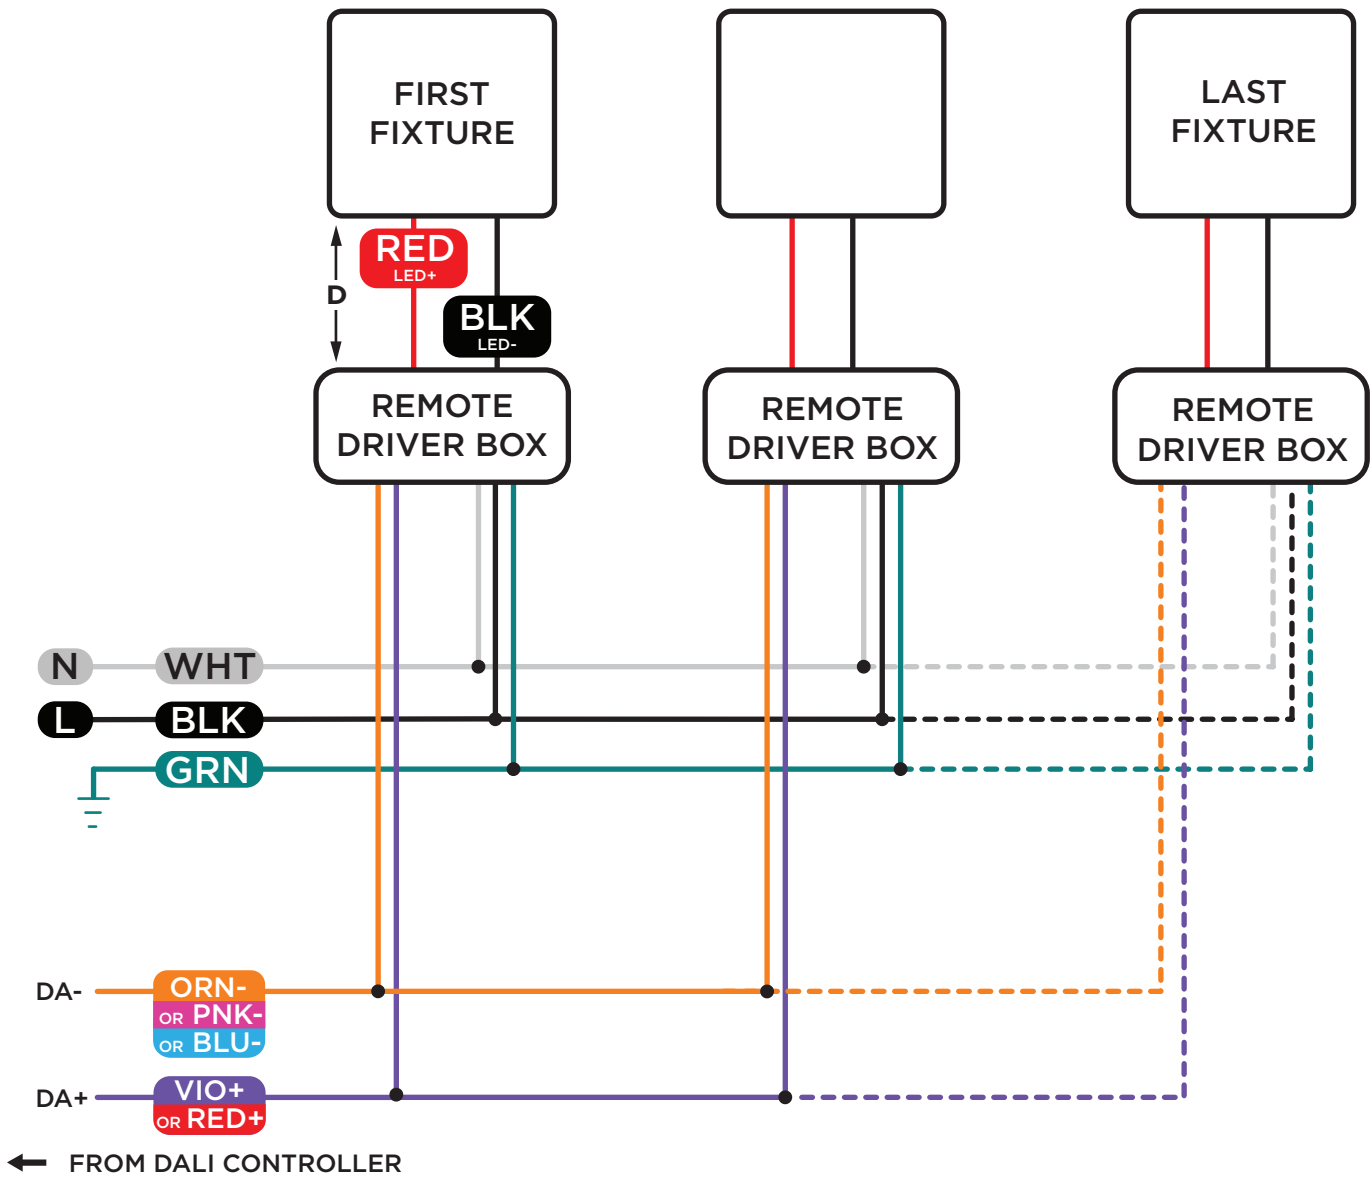

NOTES:

Switched Hot Wire - RED WIRE

Max Remote Driver Distance - D

12AWG - 100ft

14AWG - 50ft

NOTES:

Max Remote Driver Distance - D

12AWG - 100ft

14AWG - 50ft

NOTES:

Switched Hot Wire - RED WIRE

Max Remote Driver Distance - D

12AWG - 100ft

14AWG - 50ft

NOTES:

Switched Hot Wire - RED WIRE

Max Remote Driver Distance - D

12AWG - 100ft

14AWG - 50ft

NOTES:

Switched Hot Wire - RED WIRE

Max Remote Driver Distance - D

12AWG - 100ft

14AWG - 50ft

NOTES:

Max Remote Driver Distance - D
12AWG - 100ft
14AWG - 50ft

NOTES:

Termination Resistor - R
Typically 120 Ohms

Stub Length - S
Cannot exceed 300mm

Max Remote Driver Distance - D
12AWG - 100ft
14AWG - 50ft