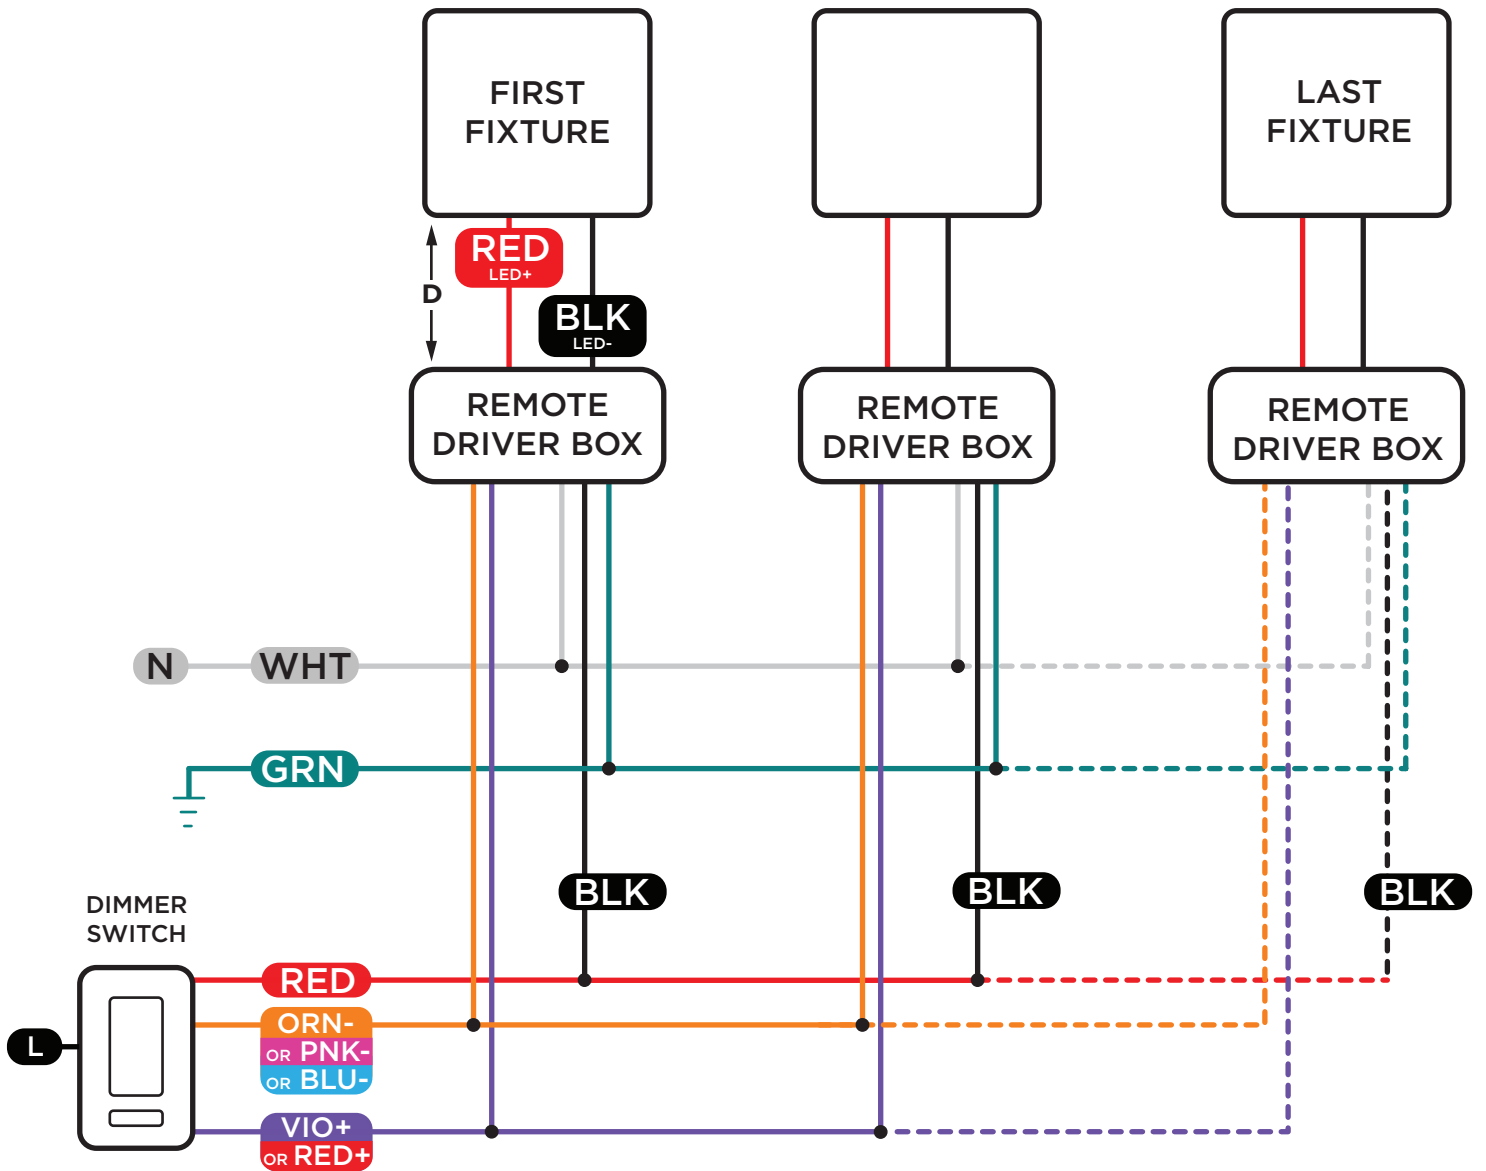

NOTES:

Switched Hot Wire - RED WIRE

Max Remote Driver Distance - D

12AWG - 100ft

14AWG - 50ft

NOTES:

Max Remote Driver Distance - D

12AWG - 100ft

14AWG - 50ft

NOTES:

Switched Hot Wire - RED WIRE

Max Remote Driver Distance - D

12AWG - 100ft

14AWG - 50ft

NOTES:

Switched Hot Wire - RED WIRE

Max Remote Driver Distance - D

12AWG - 100ft

14AWG - 50ft

NOTES:

Switched Hot Wire - RED WIRE

Max Remote Driver Distance - D

12AWG - 100ft

14AWG - 50ft

NOTES:

Max Remote Driver Distance - D
12AWG - 100ft
14AWG - 50ft

NOTES:

Termination Resistor - R
Typically 120 Ohms

Stub Length - S
Cannot exceed 300mm

Max Remote Driver Distance - D
12AWG - 100ft
14AWG - 50ft