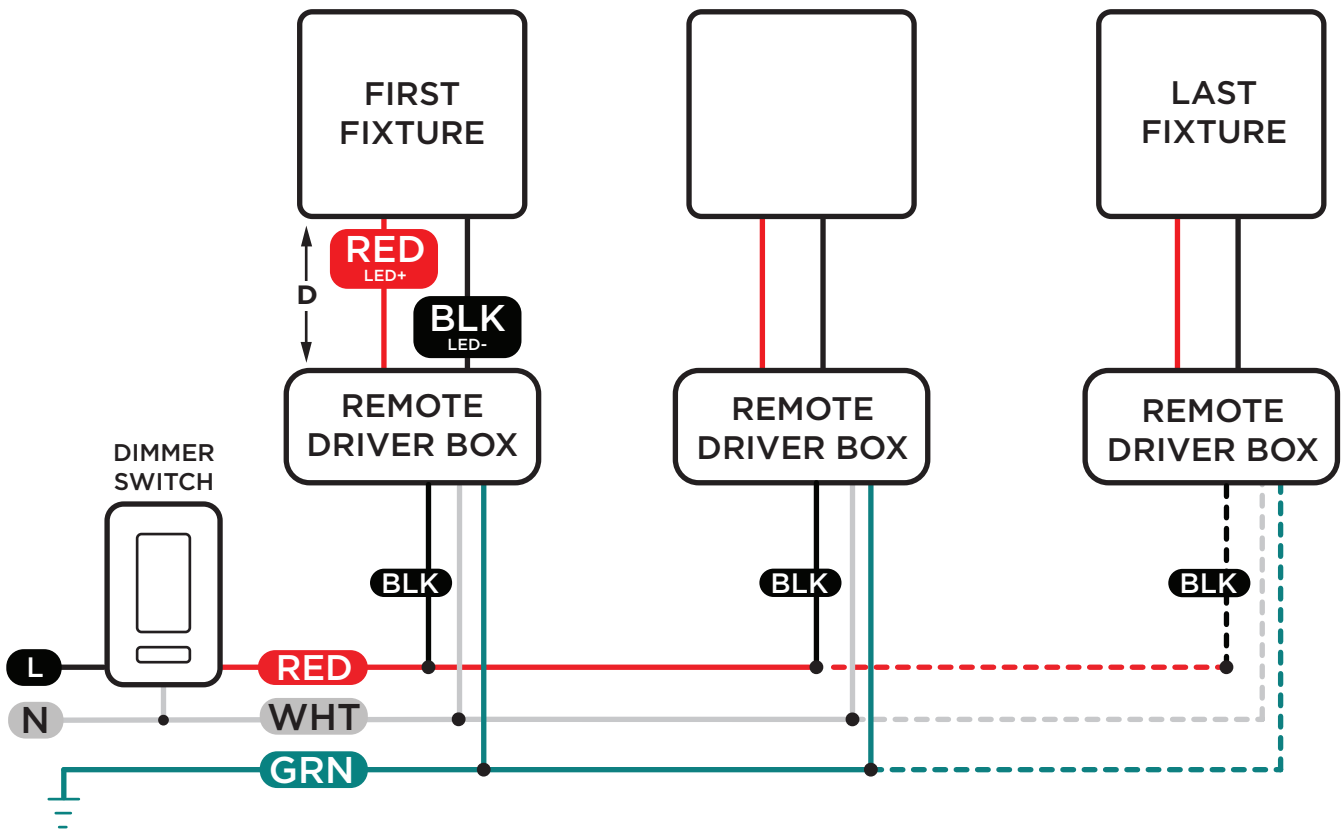

NOTES:

Switched Hot Wire - RED WIRE

Max Remote Driver Distance - D

12AWG - 100ft

14AWG - 50ft

NOTES:

Max Remote Driver Distance - D

12AWG - 100ft

14AWG - 50ft

NOTES:

Switched Hot Wire - RED WIRE

Max Remote Driver Distance - D

12AWG - 100ft

14AWG - 50ft

NOTES:

Switched Hot Wire - RED WIRE

Max Remote Driver Distance - D

12AWG - 100ft

14AWG - 50ft

NOTES:

Switched Hot Wire - RED WIRE

Max Remote Driver Distance - D

12AWG - 100ft

14AWG - 50ft

NOTES:

Max Remote Driver Distance - D
12AWG - 100ft
14AWG - 50ft

NOTES:

Termination Resistor - R
Typically 120 Ohms

Stub Length - S
Cannot exceed 300mm

Max Remote Driver Distance - D
12AWG - 100ft
14AWG - 50ft