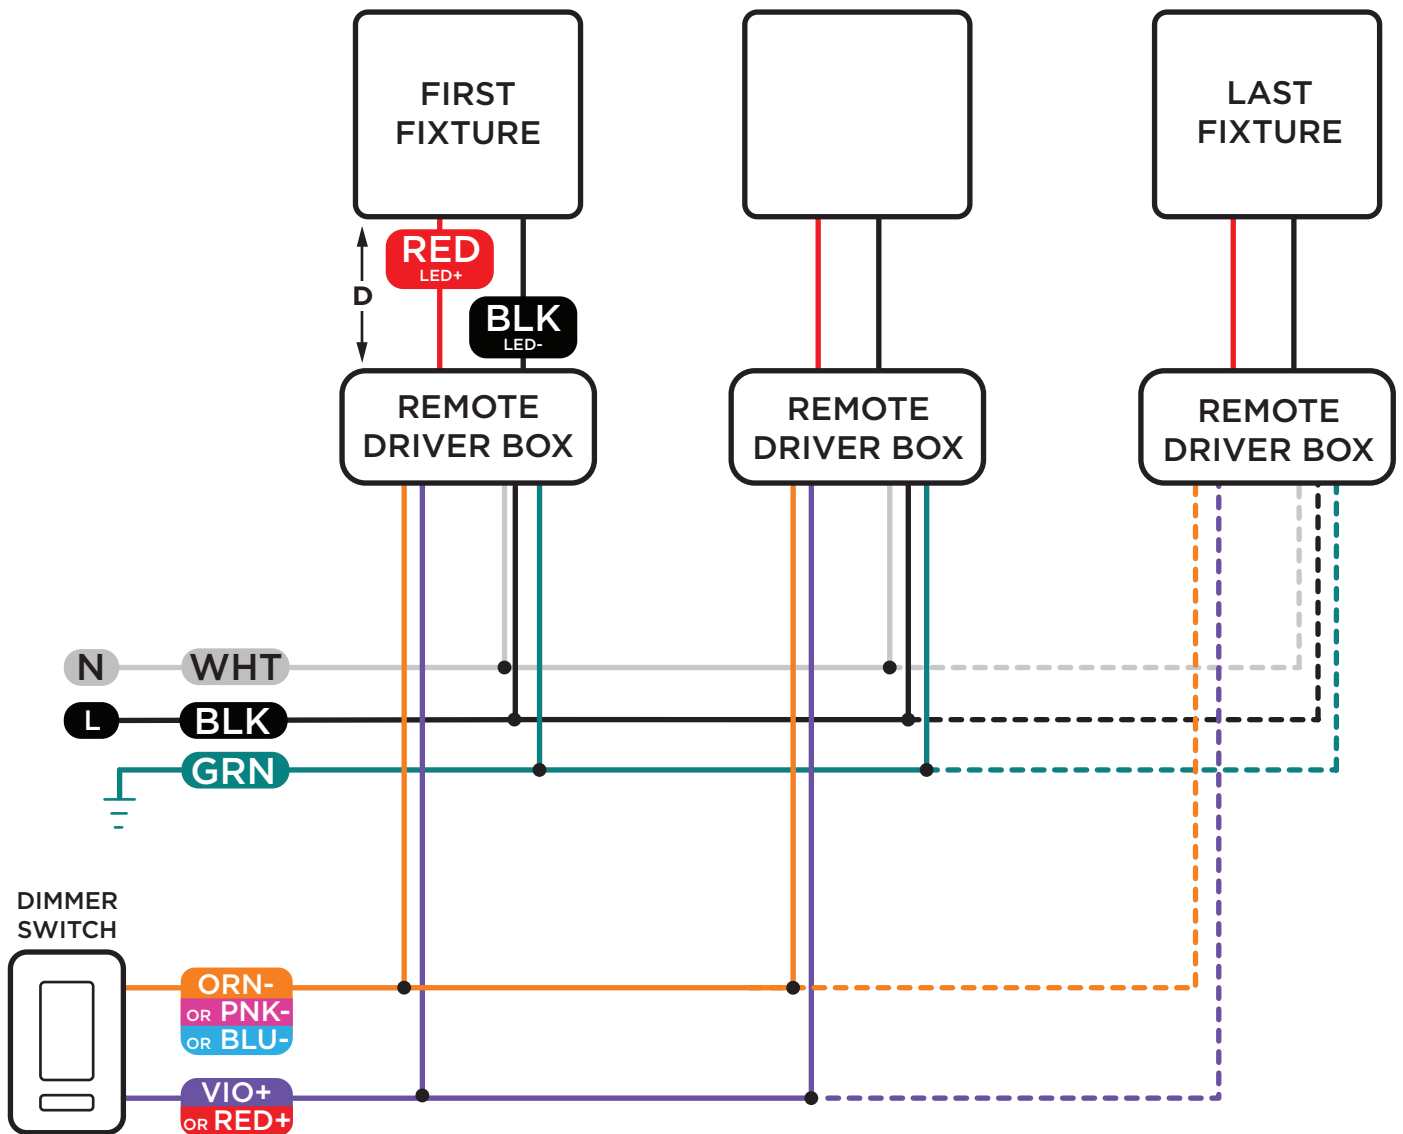

NOTES:

Switched Hot Wire - RED WIRE

Max Remote Driver Distance - D

12AWG - 100ft

14AWG - 50ft

NOTES:

Max Remote Driver Distance - D

12AWG - 100ft

14AWG - 50ft

NOTES:

Switched Hot Wire - RED WIRE

Max Remote Driver Distance - D

12AWG - 100ft

14AWG - 50ft

NOTES:

Switched Hot Wire - RED WIRE

Max Remote Driver Distance - D

12AWG - 100ft

14AWG - 50ft

NOTES:

Switched Hot Wire - RED WIRE

Max Remote Driver Distance - D

12AWG - 100ft

14AWG - 50ft

NOTES:

Max Remote Driver Distance - D
12AWG - 100ft
14AWG - 50ft

NOTES:

Termination Resistor - R
Typically 120 Ohms

Stub Length - S
Cannot exceed 300mm

Max Remote Driver Distance - D
12AWG - 100ft
14AWG - 50ft