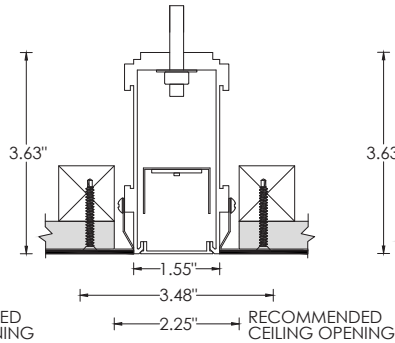

Housing suspended via 1/4" threaded rod or suspension cables
Trimless fixture designed for use in drywall, mud-in ceiling applications
Flangeless fixture designed for use in wood ceilings

LISTING

ETL listed and tested to cUL standards. Suitable for dry and damp locations

WARRANTY

5 Year Warranty on LED and drivers
Manufacturer 1 Year Warranty for defects in material and workmanship under normal use
Ambient temperature at fixture should not exceed 25°C

DRAWINGS AND DIMENSIONS HARD CEILING

CXTR - TRIMLESS CEILING

WXTR - TRIMLESS WALL

CFX - FLANGELESS CEILING

WFX - FLANGELESS WALL

LENS OPTION

FL - FLUSH

DD1 - 1" DROP

DD2 - 2" DROP

MOUNTING DETAILS HARD CEILING

DRAWINGS AND DIMENSIONS GRID CEILING

9L - 9/16" LAYIN

9TG - 9/16" TEGULAR

15L - 15/16" LAYIN

15TG - 15/16" TEGULAR

9ST - 9/16" SLOT TEE TEGULAR

MOUNTING DETAILS GRID CEILING