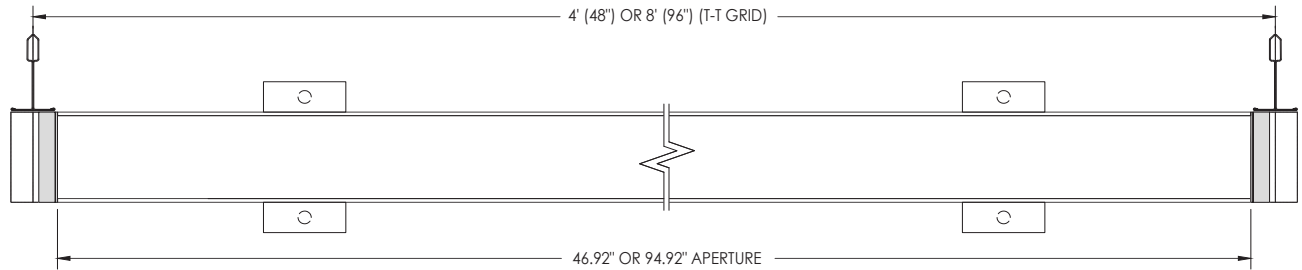

CXTR - TRIMLESS CEILING

WXTR - TRIMLESS WALL

CFX - FLANGELESS CEILING

WFX - FLANGELESS WALL

LENS OPTION

FL - FLUSH

DD1 - 1" DROP

DD2 - 2" DROP

MOUNTING DETAILS HARD CEILING

DRAWINGS AND DIMENSIONS GRID CEILING

9L - 9/16" LAYIN

9TG - 9/16" TEGULAR

15L - 15/16" LAYIN

15TG - 15/16" TEGULAR

9ST - 9/16" SLOT TEE TEGULAR

MOUNTING DETAILS GRID CEILING