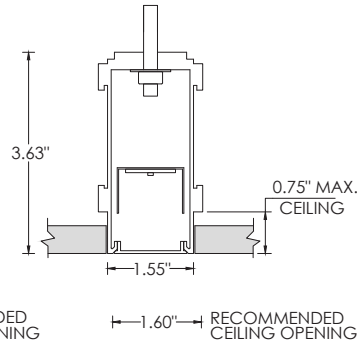

Housing suspended via 1/4" threaded rod or suspension cables
Trimless fixture designed for use in drywall, mud-in ceiling applications
Flangeless fixture designed for use in wood ceilings

LISTING

ETL listed and tested to cUL standards. Suitable for dry and damp locations

WARRANTY

5 Year Warranty on LED and drivers
Manufacturer 1 Year Warranty for defects in material and workmanship under normal use
Ambient temperature at fixture should not exceed 25°C

DRAWINGS AND DIMENSIONS HARD CEILING

CXTR - TRIMLESS CEILING

WXTR - TRIMLESS WALL

CFX - FLANGELESS CEILING

WFX - FLANGELESS WALL

LENS OPTION

FL - FLUSH

DD1 - 1" DROP

DD2 - 2" DROP

MOUNTING DETAILS HARD CEILING

DRAWINGS AND DIMENSIONS GRID CEILING

9L - 9/16" LAYIN

9TG - 9/16" TEGULAR

15L - 15/16" LAYIN

15TG - 15/16" TEGULAR

9ST - 9/16" SLOT TEE TEGULAR

MOUNTING DETAILS GRID CEILING