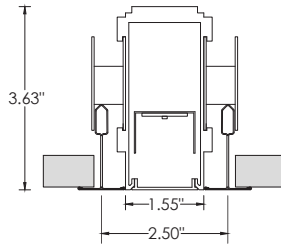

CXTR - TRIMLESS CEILING

WXTR - TRIMLESS WALL

CFX - FLANGELESS CEILING

WFX - FLANGELESS WALL

LENS OPTION

FL - FLUSH

DD1 - 1" DROP

DD2 - 2" DROP

MOUNTING DETAILS HARD CEILING

DRAWINGS AND DIMENSIONS GRID CEILING

9L - 9/16" LAYIN

9TG - 9/16" TEGULAR

15L - 15/16" LAYIN

15TG - 15/16" TEGULAR

9ST - 9/16" SLOT TEE TEGULAR

MOUNTING DETAILS GRID CEILING