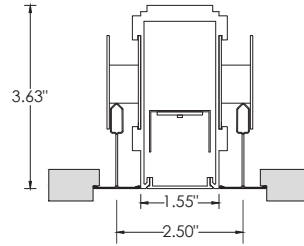

CXTR - TRIMLESS CEILING

WXTR - TRIMLESS WALL

CFX - FLANGELESS CEILING

WFX - FLANGELESS WALL

LENS OPTION

FL - FLUSH

DD1 - 1" DROP

DD2 - 2" DROP

MOUNTING DETAILS HARD CEILING

DRAWINGS AND DIMENSIONS GRID CEILING

9L - 9/16" LAYIN

9TG - 9/16" TEGULAR

15L - 15/16" LAYIN

15TG - 15/16" TEGULAR

9ST - 9/16" SLOT TEE TEGULAR

MOUNTING DETAILS GRID CEILING