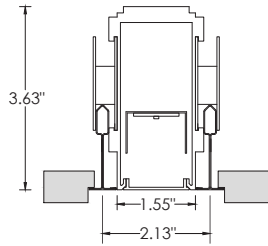

CXTR - TRIMLESS CEILING

WXTR - TRIMLESS WALL

CFX - FLANGELESS CEILING

WFX - FLANGELESS WALL

LENS OPTION

FL - FLUSH

DD1 - 1" DROP

DD2 - 2" DROP

MOUNTING DETAILS HARD CEILING

DRAWINGS AND DIMENSIONS GRID CEILING

9L - 9/16" LAYIN

9TG - 9/16" TEGULAR

15L - 15/16" LAYIN

15TG - 15/16" TEGULAR

9ST - 9/16" SLOT TEE TEGULAR

MOUNTING DETAILS GRID CEILING