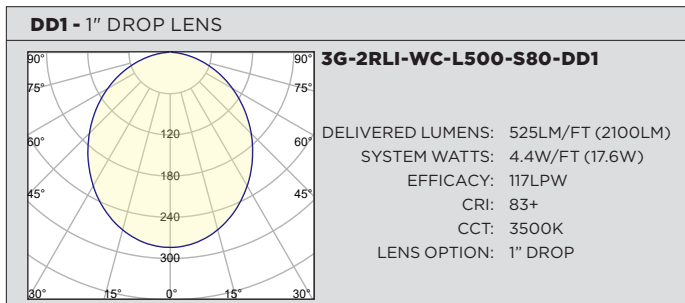

3G-2RLI-WC

LIGHTING 2" RECESSED LINEAR - WALL TO CEILING

PERFORMANCE CHART BASED ON 4' LENGTH (83+ CRI AND 3500K SOURCE)

LENS OPTION	DELIVERED LUMENS (LM/FT)	SYSTEM WATTS (W/FT)	EFFICACY (LPW)
FLUSH	250	1.9	130
	500	4.4	114
	750	7.1	105
	1000	9.9	102
1" DROP LENS	250	1.9	132
	525	4.4	117
	750	7.1	106
	1000	9.9	101
2" DROP LENS	275	1.9	139
	550	4.4	122
	775	7.1	111
	1025	9.9	105
LUMEN OUTPUT ADJUSTMENT FACTORS	CCT	Multiplier	
	2700K	0.94	
	3000K	0.97	
	3500K	1.00	
EFFICACY (LPW) ADJUSTMENT FACTOR	CRI	Multiplier	
	93+	0.88	

PHOTOMETRY BASED ON 4' LENGTH (83+ CRI AND 3500K SOURCE)