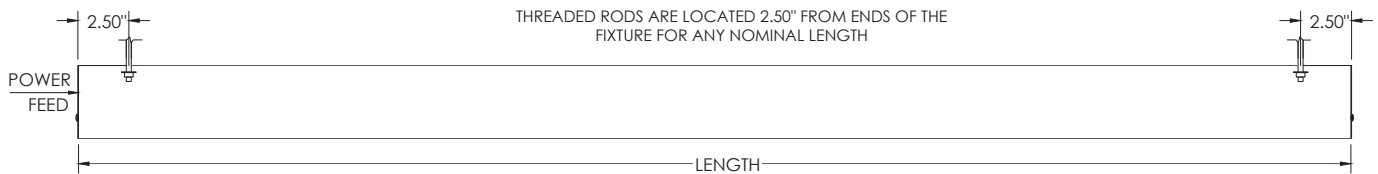

LENS OPTION

MOUNTING DETAILS HARD CEILING