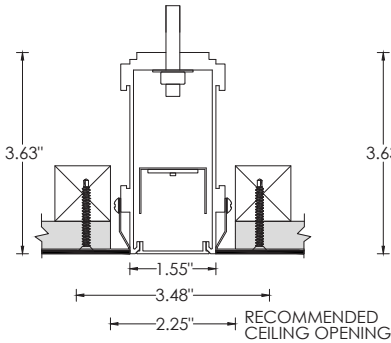

WXTR - TRIMLESS WALL

DRAWINGS AND DIMENSIONS HARD CEILING

CXTR - TRIMLESS CEILING