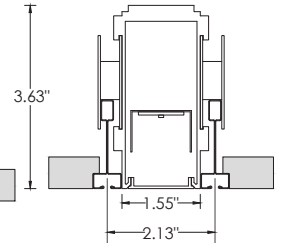

CXTR - TRIMLESS CEILING

WXTR - TRIMLESS WALL

CFX - FLANGELESS CEILING

WFX - FLANGELESS WALL

LENS OPTION

FL - FLUSH

DD1 - 1" DROP

DD2 - 2" DROP

MOUNTING DETAILS HARD CEILING

DRAWINGS AND DIMENSIONS GRID CEILING

9L - 9/16" LAYIN

9TG - 9/16" TEGULAR

15L - 15/16" LAYIN

15TG - 15/16" TEGULAR

9ST - 9/16" SLOT TEE TEGULAR

MOUNTING DETAILS GRID CEILING