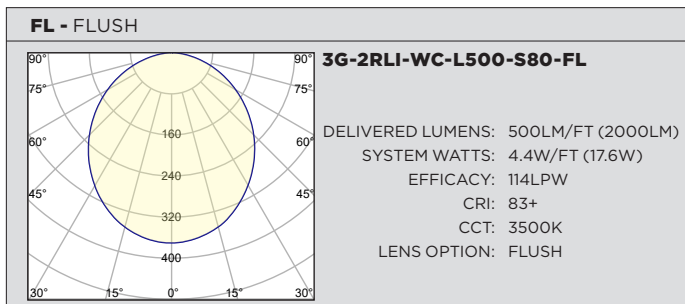

3G-2RLI-WC

LIGHTING 2" RECESSED LINEAR - WALL TO CEILING

PERFORMANCE CHART BASED ON 4' LENGTH (83+ CRI AND 3500K SOURCE)

LENS OPTION	DELIVERED LUMENS (LM/FT)	SYSTEM WATTS (W/FT)	EFFICACY (LPW)
FLUSH	250	1.9	130
	500	4.4	114
	750	7.1	105
	1000	9.9	102
1" DROP LENS	250	1.9	132
	525	4.4	117
	750	7.1	106
	1000	9.9	101
2" DROP LENS	275	1.9	139
	550	4.4	122
	775	7.1	111
	1025	9.9	105
LUMEN OUTPUT ADJUSTMENT FACTORS	CCT	Multiplier	
	2700K	0.94	
	3000K	0.97	
	3500K	1.00	
EFFICACY (LPW) ADJUSTMENT FACTOR	CRI	Multiplier	
	93+	0.88	

PHOTOMETRY BASED ON 4' LENGTH (83+ CRI AND 3500K SOURCE)