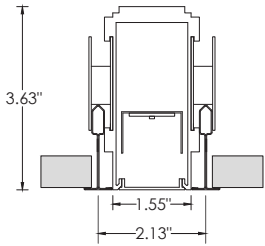

CXTR - TRIMLESS CEILING

WXTR - TRIMLESS WALL

CFX - FLANGELESS CEILING

WFX - FLANGELESS WALL

LENS OPTION

FL - FLUSH

DD1 - 1" DROP

DD2 - 2" DROP

MOUNTING DETAILS HARD CEILING

DRAWINGS AND DIMENSIONS GRID CEILING

9L - 9/16" LAYIN

9TG - 9/16" TEGULAR

15L - 15/16" LAYIN

15TG - 15/16" TEGULAR

9ST - 9/16" SLOT TEE TEGULAR

MOUNTING DETAILS GRID CEILING