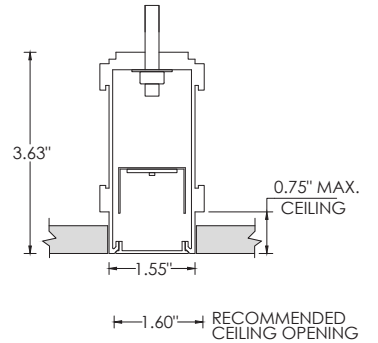

CXTR - TRIMLESS CEILING

WXTR - TRIMLESS WALL

CFX - FLANGELESS CEILING

WFX - FLANGELESS WALL

LENS OPTION

FL - FLUSH

DD1 - 1" DROP

DD2 - 2" DROP

MOUNTING DETAILS HARD CEILING

DRAWINGS AND DIMENSIONS GRID CEILING

9L - 9/16" LAYIN

9TG - 9/16" TEGULAR

15L - 15/16" LAYIN

15TG - 15/16" TEGULAR

9ST - 9/16" SLOT TEE TEGULAR

MOUNTING DETAILS GRID CEILING