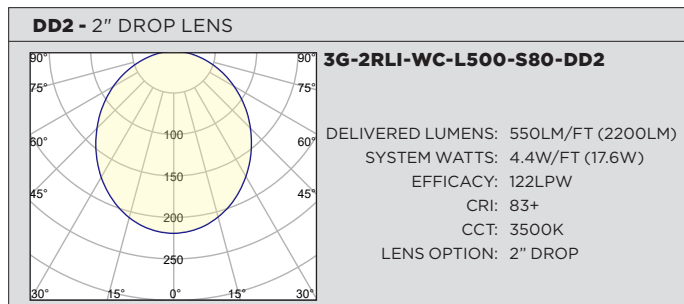

3G-2RLI-WC

LIGHTING 2" RECESSED LINEAR - WALL TO CEILING

PERFORMANCE CHART BASED ON 4' LENGTH (83+ CRI AND 3500K SOURCE)

LENS OPTION	DELIVERED LUMENS (LM/FT)	SYSTEM WATTS (W/FT)	EFFICACY (LPW)
FLUSH	250	1.9	130
	500	4.4	114
	750	7.1	105
	1000	9.9	102
1" DROP LENS	250	1.9	132
	525	4.4	117
	750	7.1	106
	1000	9.9	101
2" DROP LENS	275	1.9	139
	550	4.4	122
	775	7.1	111
	1025	9.9	105
LUMEN OUTPUT ADJUSTMENT FACTORS	CCT	Multiplier	
	2700K	0.94	
	3000K	0.97	
	3500K	1.00	
EFFICACY (LPW) ADJUSTMENT FACTOR	CRI	Multiplier	
	93+	0.88	

PHOTOMETRY BASED ON 4' LENGTH (83+ CRI AND 3500K SOURCE)