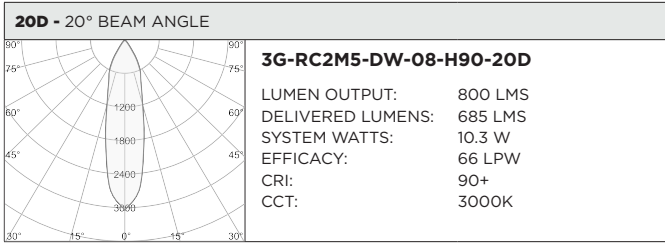

BASED ON 60° BEAM ANGLE AND 3000K (PER FIXTURE HEAD)

LUMEN OUTPUT	90+ CRI (3000K)		
	DELIVERED LUMENS	SYSTEM WATTS	EFFICACY (LPW)
800LMs	N/A	N/A	N/A
1200LMs	1145	15.4	74
2000LMs	1611	23.2	69