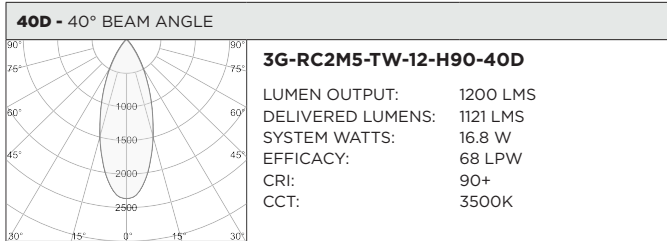

3GD - Warm Dim
3GT - Tunable White

BASED ON 60° BEAM ANGLE AND 3000K (PER FIXTURE HEAD)

LUMEN OUTPUT	90+ CRI (3000K)		
	DELIVERED LUMENS	SYSTEM WATTS	EFFICACY (LPW)
800LMs	N/A	N/A	N/A
1200LMs	1145	15.4	74
2000LMs	1611	23.2	69

BASED ON 60° BEAM ANGLE (PER FIXTURE HEAD)

LUMEN OUTPUT	90+ CRI (2700K)			90+ CRI (3500K)			90+ CRI (6500K)		
	DELIVERED LUMENS	SYSTEM WATTS	EFFICACY (LPW)	DELIVERED LUMENS	SYSTEM WATTS	EFFICACY (LPW)	DELIVERED LUMENS	SYSTEM WATTS	EFFICACY (LPW)
800LMs	N/A	N/A	N/A	N/A	N/A	N/A	N/A	N/A	N/A
1200LMs	1076	16.6	65	1127	16.6	68	1266	16.6	76
2000LMs	1523	24.5	62	1558	24.5	64	1824	24.5	74