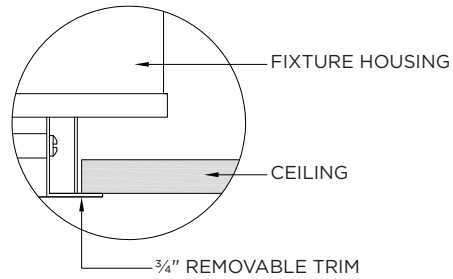

TRIM

Features a 3/4" removable trim assembly designed to conceal inner hardware

TRIMLESS

Aluminum mudding flange features a unique reveal that emulates drywall
Integral aluminum blocking support provided to ensure fixture is properly secured within ceiling structure

LED SYSTEM

Bridgelux LED module (field replaceable)
Color consistency <3 SDCM
Standard 90+ CRI
Dim to Warm (1800K-3000K)
Tunable White (2700K-6500K)
L70 >50,000 hours
5 Year Warranty

MOUNTING

Trim fixture designed for use in drywall, wood, acoustic ceiling tiles, and other architectural ceiling materials
Trimless fixture designed for use in drywall, mud-in ceiling applications
Butterfly brackets compatible with 1/2" x 1/2" channel, 1/2", 5/8", 3/4" bar hanger, 1/2" EMT, and furring strips (supplied by others)

TRIM HOUSING OPTIONS

- NC** - NEW CONSTRUCTION (NON-IC)
- IC** - IC HOUSING
- CP** - CHICAGO PLENUM HOUSING

TRIMLESS HOUSING OPTIONS

- NC** - NEW CONSTRUCTION (NON-IC)
- IC** - IC HOUSING
- CP** - CHICAGO PLENUM HOUSING