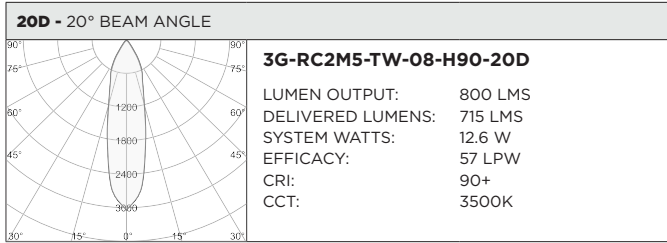

3GD - Warm Dim
3GT - Tunable White

BASED ON 60° BEAM ANGLE AND 3000K (PER FIXTURE HEAD)

LUMEN OUTPUT	90+ CRI (3000K)		
	DELIVERED LUMENS	SYSTEM WATTS	EFFICACY (LPW)
800LMs	N/A	N/A	N/A
1200LMs	1145	15.4	74
2000LMs	1611	23.2	69

BASED ON 60° BEAM ANGLE (PER FIXTURE HEAD)

LUMEN OUTPUT	90+ CRI (2700K)			90+ CRI (3500K)			90+ CRI (6500K)		
	DELIVERED LUMENS	SYSTEM WATTS	EFFICACY (LPW)	DELIVERED LUMENS	SYSTEM WATTS	EFFICACY (LPW)	DELIVERED LUMENS	SYSTEM WATTS	EFFICACY (LPW)
800LMs	N/A	N/A	N/A	N/A	N/A	N/A	N/A	N/A	N/A
1200LMs	1076	16.6	65	1127	16.6	68	1266	16.6	76
2000LMs	1523	24.5	62	1558	24.5	64	1824	24.5	74