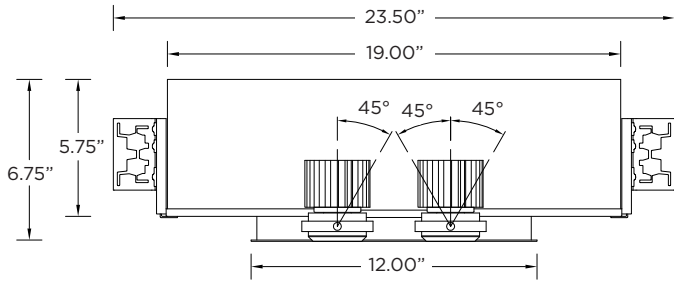

TRIM HOUSING OPTIONS

- **NC** - NEW CONSTRUCTION (NON-IC)
- **IC** - IC HOUSING
- **CP** - CHICAGO PLENUM HOUSING