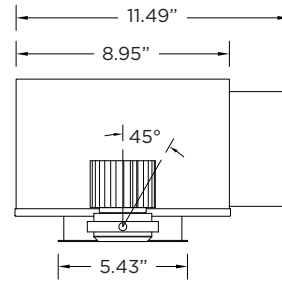

TRIM HOUSING OPTIONS

- **NC** - NEW CONSTRUCTION (NON-IC)
- **IC** - IC HOUSING
- **CP** - CHICAGO PLENUM HOUSING