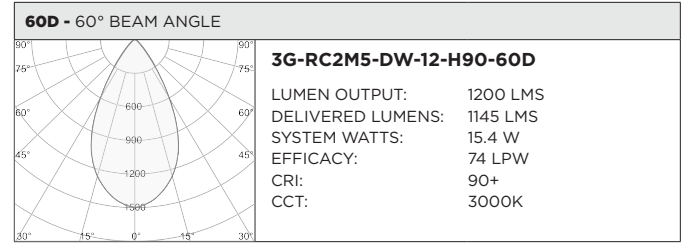

BASED ON 60° BEAM ANGLE AND 3000K (PER FIXTURE HEAD)

LUMEN OUTPUT	90+ CRI (3000K)		
	DELIVERED LUMENS	SYSTEM WATTS	EFFICACY (LPW)
800LMs	N/A	N/A	N/A
1200LMs	1145	15.4	74
2000LMs	1611	23.2	69