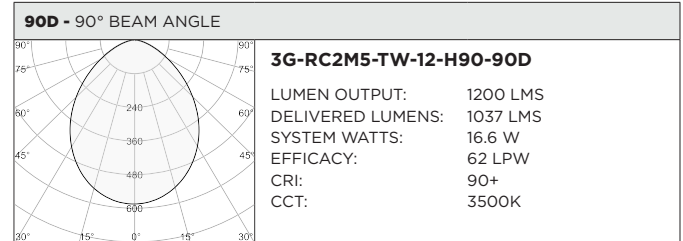

3GD - Warm Dim
3GT - Tunable White

BASED ON 60° BEAM ANGLE AND 3000K (PER FIXTURE HEAD)

LUMEN OUTPUT	90+ CRI (3000K)		
	DELIVERED LUMENS	SYSTEM WATTS	EFFICACY (LPW)
800LMs	N/A	N/A	N/A
1200LMs	1145	15.4	74
2000LMs	1611	23.2	69

BASED ON 60° BEAM ANGLE (PER FIXTURE HEAD)

LUMEN OUTPUT	90+ CRI (2700K)			90+ CRI (3500K)			90+ CRI (6500K)		
	DELIVERED LUMENS	SYSTEM WATTS	EFFICACY (LPW)	DELIVERED LUMENS	SYSTEM WATTS	EFFICACY (LPW)	DELIVERED LUMENS	SYSTEM WATTS	EFFICACY (LPW)
800LMs	N/A	N/A	N/A	N/A	N/A	N/A	N/A	N/A	N/A
1200LMs	1076	16.6	65	1127	16.6	68	1266	16.6	76
2000LMs	1523	24.5	62	1558	24.5	64	1824	24.5	74