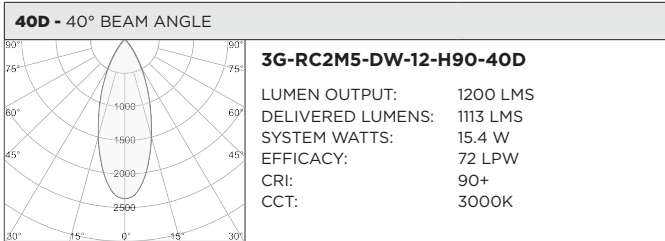

BASED ON 60° BEAM ANGLE AND 3000K (PER FIXTURE HEAD)

LUMEN OUTPUT	90+ CRI (3000K)		
	DELIVERED LUMENS	SYSTEM WATTS	EFFICACY (LPW)
800LMs	N/A	N/A	N/A
1200LMs	1145	15.4	74
2000LMs	1611	23.2	69