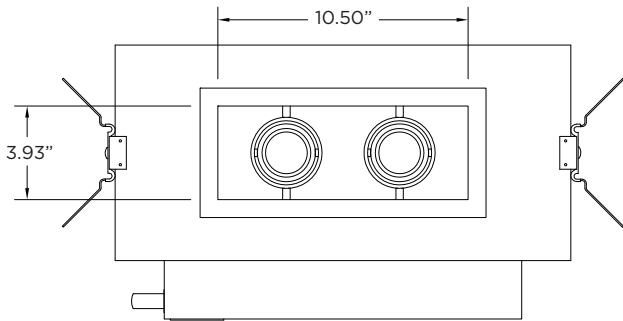

TRIM HOUSING OPTIONS

- **NC** - NEW CONSTRUCTION (NON-IC)
- **IC** - IC HOUSING
- **CP** - CHICAGO PLENUM HOUSING