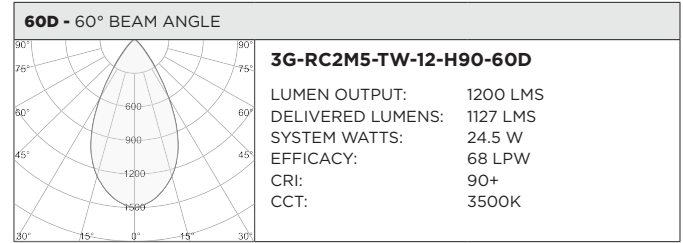

3GD - Warm Dim
3GT - Tunable White

BASED ON 60° BEAM ANGLE AND 3000K (PER FIXTURE HEAD)

LUMEN OUTPUT	90+ CRI (3000K)		
	DELIVERED LUMENS	SYSTEM WATTS	EFFICACY (LPW)
800LMs	N/A	N/A	N/A
1200LMs	1145	15.4	74
2000LMs	1611	23.2	69

BASED ON 60° BEAM ANGLE (PER FIXTURE HEAD)

LUMEN OUTPUT	90+ CRI (2700K)			90+ CRI (3500K)			90+ CRI (6500K)		
	DELIVERED LUMENS	SYSTEM WATTS	EFFICACY (LPW)	DELIVERED LUMENS	SYSTEM WATTS	EFFICACY (LPW)	DELIVERED LUMENS	SYSTEM WATTS	EFFICACY (LPW)
800LMs	N/A	N/A	N/A	N/A	N/A	N/A	N/A	N/A	N/A
1200LMs	1076	16.6	65	1127	16.6	68	1266	16.6	76
2000LMs	1523	24.5	62	1558	24.5	64	1824	24.5	74