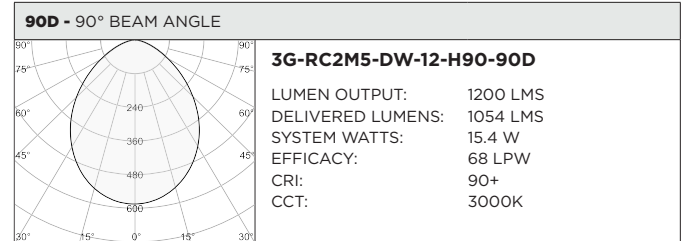

3GD 3GT

PROJECT:		TYPE:	
CATALOG#:		DATE:	QTY:

CAT. NO	LED SOURCE	LUMEN OUTPUT	CRI	BEAM ANGLE	VOLTAGE
3G-RC2M5	DW - DIM TO WARM (1800K-3000K) TW - TUNABLE WHITE ¹ (2700K-6500K)	08 - 800 LUMENS 12 - 1200 LUMENS 20 - 2000 LUMENS	H90 - 90+ CRI	20D - 20° ² 30D - 30° 40D - 40° 50D - 50° 60D - 60° 90D - 90°	UNV - 120/277V 120 - 120V 347 - 347V ³

BASED ON 60° BEAM ANGLE (PER FIXTURE HEAD)

LUMEN OUTPUT	90+ CRI (2700K)			90+ CRI (3500K)			90+ CRI (6500K)		
	DELIVERED LUMENS	SYSTEM WATTS	EFFICACY (LPW)	DELIVERED LUMENS	SYSTEM WATTS	EFFICACY (LPW)	DELIVERED LUMENS	SYSTEM WATTS	EFFICACY (LPW)
800LMs	N/A	N/A	N/A	N/A	N/A	N/A	N/A	N/A	N/A
1200LMs	1076	16.6	65	1127	16.6	68	1266	16.6	76
2000LMs	1523	24.5	62	1558	24.5	64	1824	24.5	74