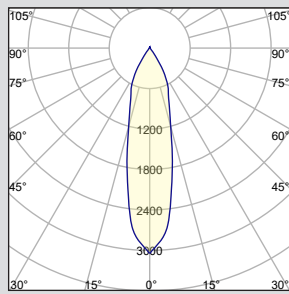

PHOTOMETRY (PER FIXTURE HEAD)

20D - 20° BEAM ANGLE

3G-RC3M5-DW-08-H90-20D

LUMEN OUTPUT: 800LMs
 DELIVERED LUMENS: 685LMs
 SYSTEM WATTS: 10.3W
 EFFICACY: 66LPW
 CRI: 90+
 CCT: 3000K

90D - 90° BEAM ANGLE

3G-RC3M5-DW-12-H90-90D

LUMEN OUTPUT: 1200LMs
 DELIVERED LUMENS: 1054LMs
 SYSTEM WATTS: 15.4W
 EFFICACY: 68LPW
 CRI: 90+
 CCT: 3000K

40D - 40° BEAM ANGLE

3G-RC3M5-DW-12-H90-40D

LUMEN OUTPUT: 1200LMs
 DELIVERED LUMENS: 1113LMs
 SYSTEM WATTS: 15.4W
 EFFICACY: 72LPW
 CRI: 90+
 CCT: 3000K

60D - 60° BEAM ANGLE

3G-RC3M5-DW-12-H90-60D

LUMEN OUTPUT: 1200LMs
 DELIVERED LUMENS: 1145LMs
 SYSTEM WATTS: 15.4W
 EFFICACY: 74LPW
 CRI: 90+
 CCT: 3000K

PERFORMANCE CHART BASED ON 60° BEAM ANGLE (PER FIXTURE HEAD)

PHOTOMETRY (PER FIXTURE HEAD)

20D - 20° BEAM ANGLE

3G-RC3M5-TW-08-H90-20D

LUMEN OUTPUT: 800LMs
 DELIVERED LUMENS: 715LMs
 SYSTEM WATTS: 12.6W
 EFFICACY: 57LPW
 CRI: 90+
 CCT: 3500K

90D - 90° BEAM ANGLE

3G-RC3M5-TW-12-H90-90D