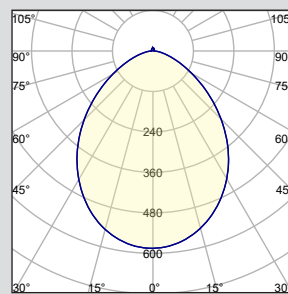

3GD - Warm Dim
3GT - Tunable White

SEPTEMBER 18, 2020

PERFORMANCE CHART BASED ON 60° BEAM AND 3000K SOURCE (PER FIXTURE HEAD)

| DIM TO WARM LUMEN OUTPUT | 90+ CRI (3000K) | | |
|-----------------------------|---------------------|-----------------|-------------------|
| | DELIVERED LUMENS | SYSTEM WATTS | EFFICACY (LPW) |
| 800LMs | N/A | N/A | N/A |
| 1200LMs | 1145 | 15.4 | 74 |
| 2000LMs | 1611 | 23.2 | 69 |

PHOTOMETRY (PER FIXTURE HEAD)

20D - 20° BEAM ANGLE

3G-RC3M5-DW-08-H90-20D

LUMEN OUTPUT: 800LMs
 DELIVERED LUMENS: 685LMs
 SYSTEM WATTS: 10.3W
 EFFICACY: 66LPW
 CRI: 90+
 CCT: 3000K

90D - 90° BEAM ANGLE

3G-RC3M5-DW-12-H90-90D

LUMEN OUTPUT: 1200LMs
 DELIVERED LUMENS: 1054LMs
 SYSTEM WATTS: 15.4W
 EFFICACY: 68LPW
 CRI: 90+
 CCT: 3000K

40D - 40° BEAM ANGLE

3G-RC3M5-DW-12-H90-40D

LUMEN OUTPUT: 1200LMs
 DELIVERED LUMENS: 1113LMs
 SYSTEM WATTS: 15.4W
 EFFICACY: 72LPW
 CRI: 90+
 CCT: 3000K

60D - 60° BEAM ANGLE

3G-RC3M5-DW-12-H90-60D

LUMEN OUTPUT: 1200LMs
 DELIVERED LUMENS: 1145LMs
 SYSTEM WATTS: 15.4W
 EFFICACY: 74LPW
 CRI: 90+
 CCT: 3000K

PERFORMANCE CHART BASED ON 60° BEAM ANGLE (PER FIXTURE HEAD)