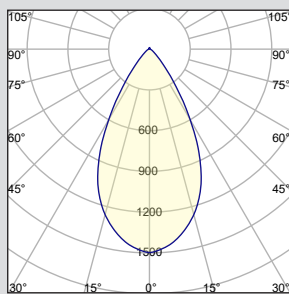

60D - 60° BEAM ANGLE

3G-RC3M5-TW-12-H90-60D

LUMEN OUTPUT: 1200LMs
DELIVERED LUMENS: 1127LMs
SYSTEM WATTS: 24.5W
EFFICACY: 68LPW
CRI: 90+
CCT: 3500K