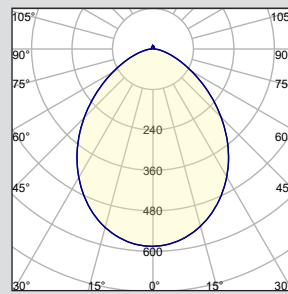

PHOTOMETRY (PER FIXTURE HEAD)

20D - 20° BEAM ANGLE

3G-RC3M5-DW-08-H90-20D

LUMEN OUTPUT: 800LMs
 DELIVERED LUMENS: 685LMs
 SYSTEM WATTS: 10.3W
 EFFICACY: 66LPW
 CRI: 90+
 CCT: 3000K

90D - 90° BEAM ANGLE

3G-RC3M5-DW-12-H90-90D

60D - 60° BEAM ANGLE

3G-RC3M5-DW-12-H90-60D

LUMEN OUTPUT: 1200LMs
 DELIVERED LUMENS: 1145LMs
 SYSTEM WATTS: 15.4W
 EFFICACY: 74LPW
 CRI: 90+
 CCT: 3000K

PERFORMANCE CHART BASED ON 60° BEAM ANGLE (PER FIXTURE HEAD)

| TUNABLE WHITE LUMEN OUTPUT | 90+ CRI (2700K) | | | 90+ CRI (3500K) | | | 90+ CRI (6500K) | | |
|-------------------------------|---------------------|-----------------|-------------------|---------------------|-----------------|-------------------|---------------------|-----------------|-------------------|
| | DELIVERED LUMENS | SYSTEM WATTS | EFFICACY (LPW) | DELIVERED LUMENS | SYSTEM WATTS | EFFICACY (LPW) | DELIVERED LUMENS | SYSTEM WATTS | EFFICACY (LPW) |
| 800LMs | N/A | N/A | N/A | N/A | N/A | N/A | N/A | N/A | N/A |
| 1200LMs | 1076 | 16.6 | 65 | 1127 | 16.6 | 68 | 1266 | 16.6 | 76 |
| 2000LMs | 1523 | 24.5 | 62 | 1558 | 24.5 | 64 | 1824 | 24.5 | 74 |

PHOTOMETRY (PER FIXTURE HEAD)

20D - 20° BEAM ANGLE

3G-RC3M5-TW-08-H90-20D

LUMEN OUTPUT: 800LMs
 DELIVERED LUMENS: 715LMs
 SYSTEM WATTS: 12.6W
 EFFICACY: 57LPW
 CRI: 90+
 CCT: 3500K

90D - 90° BEAM ANGLE

3G-RC3M5-TW-12-H90-90D