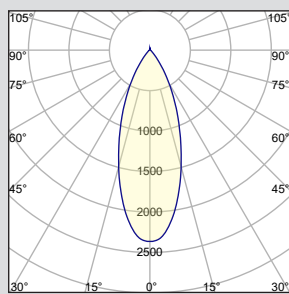

60D - 60° BEAM ANGLE

3G-RC3M5-DW-12-H90-60D

LUMEN OUTPUT: 1200LMs
 DELIVERED LUMENS: 1145LMs
 SYSTEM WATTS: 15.4W
 EFFICACY: 74LPW
 CRI: 90+
 CCT: 3000K

PERFORMANCE CHART BASED ON 60° BEAM ANGLE (PER FIXTURE HEAD)

| TUNABLE WHITE LUMEN OUTPUT | 90+ CRI (2700K) | | | 90+ CRI (3500K) | | | 90+ CRI (6500K) | | |
|-------------------------------|---------------------|-----------------|-------------------|---------------------|-----------------|-------------------|---------------------|-----------------|-------------------|
| | DELIVERED LUMENS | SYSTEM WATTS | EFFICACY (LPW) | DELIVERED LUMENS | SYSTEM WATTS | EFFICACY (LPW) | DELIVERED LUMENS | SYSTEM WATTS | EFFICACY (LPW) |
| 800LMs | N/A | N/A | N/A | N/A | N/A | N/A | N/A | N/A | N/A |
| 1200LMs | 1076 | 16.6 | 65 | 1127 | 16.6 | 68 | 1266 | 16.6 | 76 |
| 2000LMs | 1523 | 24.5 | 62 | 1558 | 24.5 | 64 | 1824 | 24.5 | 74 |

PHOTOMETRY (PER FIXTURE HEAD)

20D - 20° BEAM ANGLE

3G-RC3M5-TW-08-H90-20D

LUMEN OUTPUT: 800LMs
 DELIVERED LUMENS: 715LMs
 SYSTEM WATTS: 12.6W
 EFFICACY: 57LPW
 CRI: 90+
 CCT: 3500K

90D - 90° BEAM ANGLE

3G-RC3M5-TW-12-H90-90D

LUMEN OUTPUT: 1200LMs
 DELIVERED LUMENS: 1037LMs
 SYSTEM WATTS: 16.6W
 EFFICACY: 62LPW
 CRI: 90+
 CCT: 3500K

40D - 40° BEAM ANGLE

3G-RC3M5-TW-12-H90-40D

LUMEN OUTPUT: 1200LMs
 DELIVERED LUMENS: 1121LMs
 SYSTEM WATTS: 16.6W
 EFFICACY: 68LPW
 CRI: 90+
 CCT: 3500K