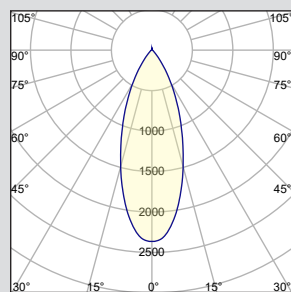

3GD - Warm Dim
3GT - Tunable White

SEPTEMBER 18, 2020

PERFORMANCE CHART BASED ON 60° BEAM AND 3000K SOURCE (PER FIXTURE HEAD)

| DIM TO WARM LUMEN OUTPUT | 90+ CRI (3000K) | | |
|-----------------------------|---------------------|-----------------|-------------------|
| | DELIVERED LUMENS | SYSTEM WATTS | EFFICACY (LPW) |
| 800LMs | N/A | N/A | N/A |
| 1200LMs | 1145 | 15.4 | 74 |
| 2000LMs | 1611 | 23.2 | 69 |

PHOTOMETRY (PER FIXTURE HEAD)

20D - 20° BEAM ANGLE

3G-RC3M5-DW-08-H90-20D

LUMEN OUTPUT: 800LMs
 DELIVERED LUMENS: 685LMs
 SYSTEM WATTS: 10.3W
 EFFICACY: 66LPW
 CRI: 90+
 CCT: 3000K

90D - 90° BEAM ANGLE

3G-RC3M5-DW-12-H90-90D

LUMEN OUTPUT: 1200LMs
 DELIVERED LUMENS: 1054LMs
 SYSTEM WATTS: 15.4W
 EFFICACY: 68LPW
 CRI: 90+
 CCT: 3000K

40D - 40° BEAM ANGLE

3G-RC3M5-DW-12-H90-40D

LUMEN OUTPUT: 1200LMs
 DELIVERED LUMENS: 1113LMs
 SYSTEM WATTS: 15.4W
 EFFICACY: 72LPW
 CRI: 90+
 CCT: 3000K

60D - 60° BEAM ANGLE

3G-RC3M5-DW-12-H90-60D

LUMEN OUTPUT: 1200LMs
 DELIVERED LUMENS: 1145LMs
 SYSTEM WATTS: 15.4W
 EFFICACY: 74LPW
 CRI: 90+
 CCT: 3000K

PERFORMANCE CHART BASED ON 60° BEAM ANGLE (PER FIXTURE HEAD)