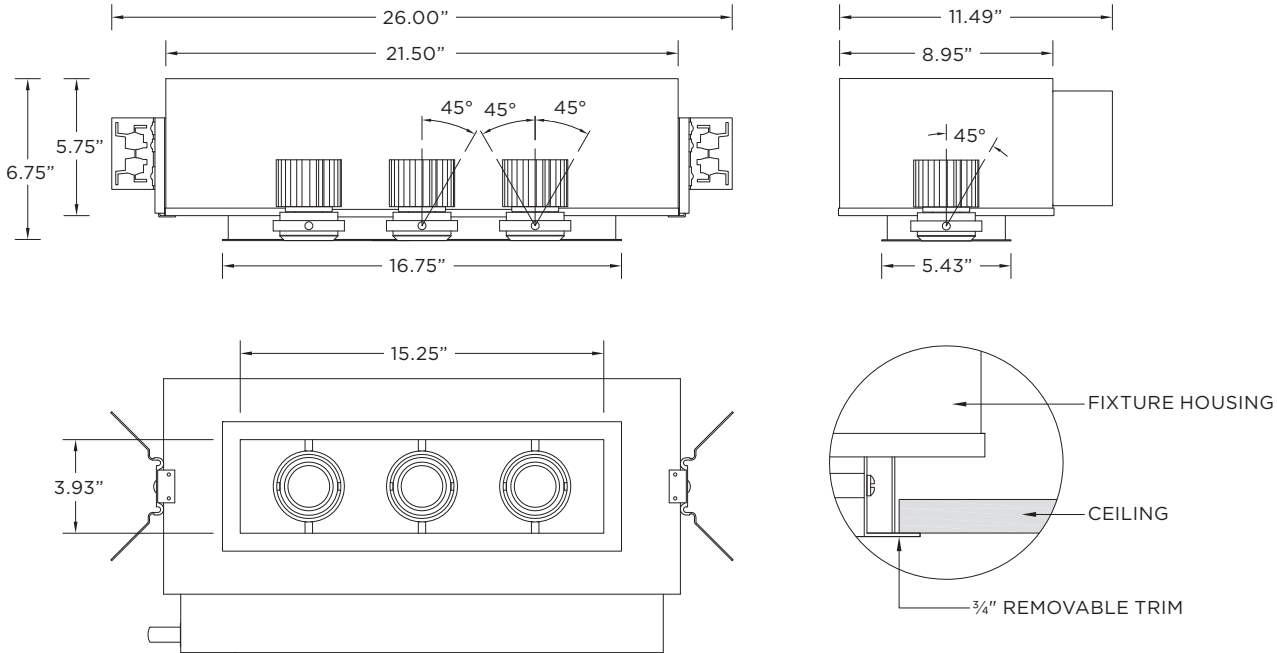

TRIM HOUSING

- **NC** - New Construction (Non-IC)
- **IC** - IC Housing
- **CP** - Chicago Plenum Housing