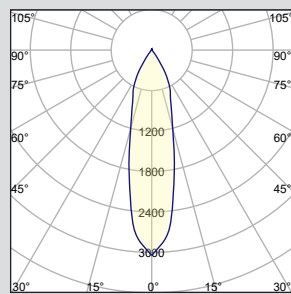

3GD - Warm Dim
3GT - Tunable White

SEPTEMBER 18, 2020

PERFORMANCE CHART BASED ON 60° BEAM AND 3000K SOURCE (PER FIXTURE HEAD)

| DIM TO WARM LUMEN OUTPUT | 90+ CRI (3000K) | | |
|-----------------------------|---------------------|-----------------|-------------------|
| | DELIVERED LUMENS | SYSTEM WATTS | EFFICACY (LPW) |
| 800LMs | N/A | N/A | N/A |
| 1200LMs | 1145 | 15.4 | 74 |
| 2000LMs | 1611 | 23.2 | 69 |

PHOTOMETRY (PER FIXTURE HEAD)

20D - 20° BEAM ANGLE

3G-RC3M5-DW-08-H90-20D

LUMEN OUTPUT: 800LMs
 DELIVERED LUMENS: 685LMs
 SYSTEM WATTS: 10.3W
 EFFICACY: 66LPW
 CRI: 90+
 CCT: 3000K

90D - 90° BEAM ANGLE

3G-RC3M5-DW-12-H90-90D

60D - 60° BEAM ANGLE

3G-RC3M5-DW-12-H90-60D

LUMEN OUTPUT: 1200LMs
 DELIVERED LUMENS: 1145LMs
 SYSTEM WATTS: 15.4W
 EFFICACY: 74LPW
 CRI: 90+
 CCT: 3000K

PERFORMANCE CHART BASED ON 60° BEAM ANGLE (PER FIXTURE HEAD)