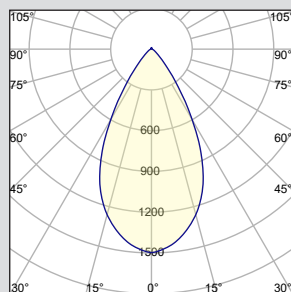

PHOTOMETRY (PER FIXTURE HEAD)

20D - 20° BEAM ANGLE

3G-RC3M5-DW-08-H90-20D

LUMEN OUTPUT: 800LMs
 DELIVERED LUMENS: 685LMs
 SYSTEM WATTS: 10.3W
 EFFICACY: 66LPW
 CRI: 90+
 CCT: 3000K

90D - 90° BEAM ANGLE

3G-RC3M5-DW-12-H90-90D

LUMEN OUTPUT: 1200LMs
 DELIVERED LUMENS: 1054LMs
 SYSTEM WATTS: 15.4W
 EFFICACY: 68LPW
 CRI: 90+
 CCT: 3000K

40D - 40° BEAM ANGLE

3G-RC3M5-DW-12-H90-40D

LUMEN OUTPUT: 1200LMs
 DELIVERED LUMENS: 1113LMs
 SYSTEM WATTS: 15.4W
 EFFICACY: 72LPW
 CRI: 90+
 CCT: 3000K

60D - 60° BEAM ANGLE

3G-RC3M5-DW-12-H90-60D

LUMEN OUTPUT: 1200LMs
 DELIVERED LUMENS: 1145LMs
 SYSTEM WATTS: 15.4W
 EFFICACY: 74LPW
 CRI: 90+
 CCT: 3000K

PERFORMANCE CHART BASED ON 60° BEAM ANGLE (PER FIXTURE HEAD)