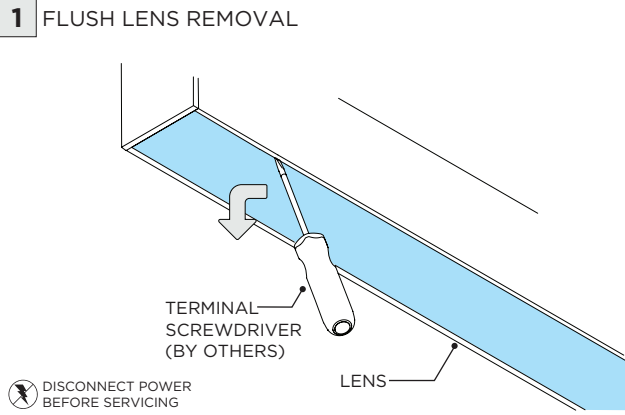

Standalone Fixtures (2' to 8')

Two Section Fixtures (9' to 16')

Multi-Section Fixtures (17' and longer)

Grid Ceiling Mounting Component

INSTRUCTION KEY	INFORMATION
⚠ ADDITIONAL	INSTALLATION SHOULD ONLY BE PERFORMED BY A CERTIFIED ELECTRICIAN
ⓘ ATTENTION	REFER TO LOCAL/NATIONAL CODES FOR PROPER INSTALLATION
⚡ POWER ON	FAILURE TO FOLLOW INSTALLATION INSTRUCTION MAY VOID THE WARRANTY
⚡ POWER OFF	DO NOT TOUCH LEDS. LEDS MUST BE PROTECTED FROM MECHANICAL STRESS OR DEBRIS
	TURN OFF POWER DURING INSTALLATION OR SERVICING

17

18

18A ASYMMETRIC LENS

DRIVER SERVICING

1 FLUSH LENS REMOVAL

2A DROP LENS REMOVAL

DRIVER SERVICING

LED SERVICING

1

TERMINAL SCREWDRIVER (BY OTHERS)

LENS

i DISCONNECT POWER BEFORE SERVICING

2

LENS

2A DROP LENS REMOVAL

LENS