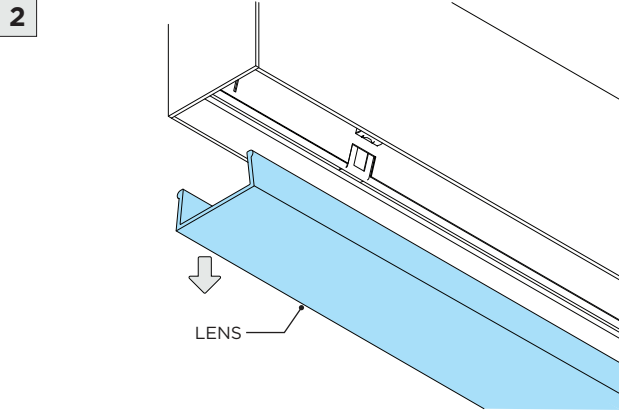

DRIVER SERVICING

1 FLUSH LENS REMOVAL