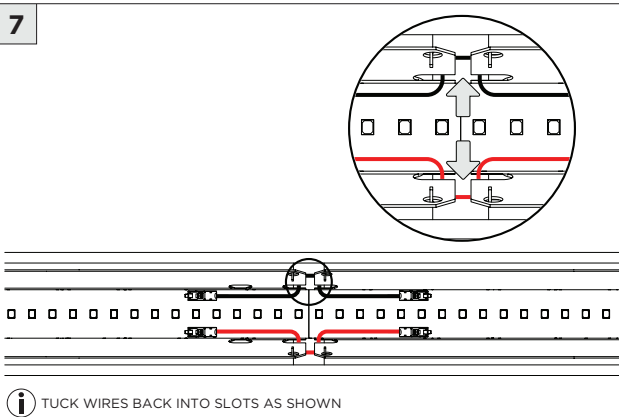

2A DROP LENS REMOVAL