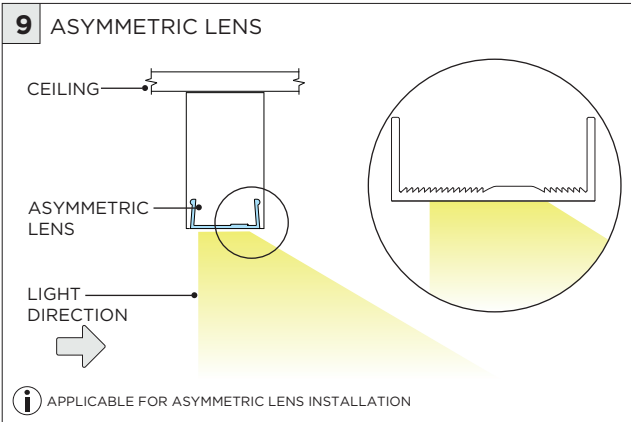

DRIVER SERVICING