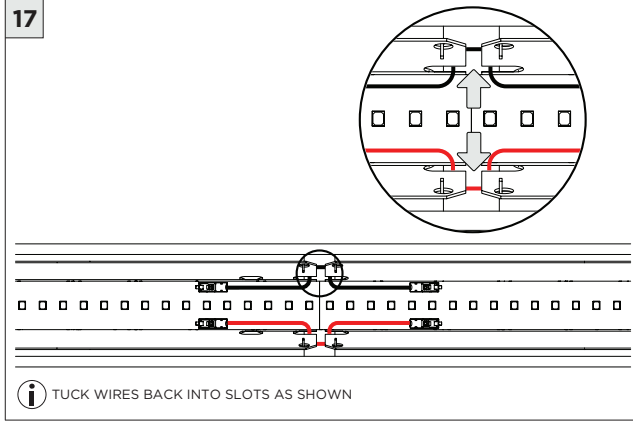

17

18

18A ASYMMETRIC LENS