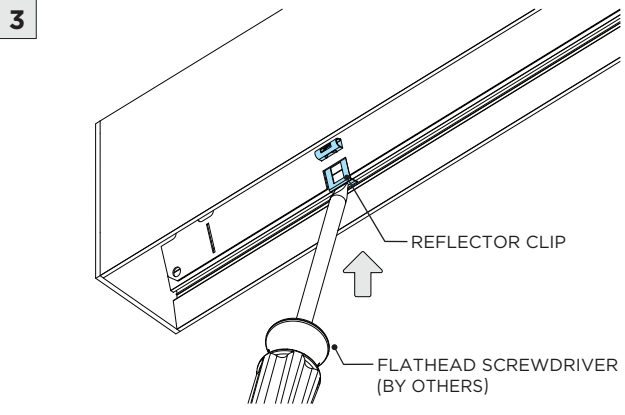

2A DROP LENS REMOVAL