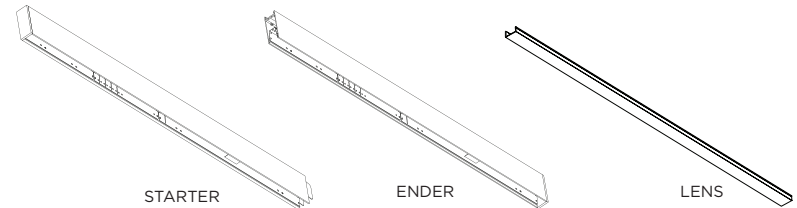

Two Section Fixtures (9' to 16')