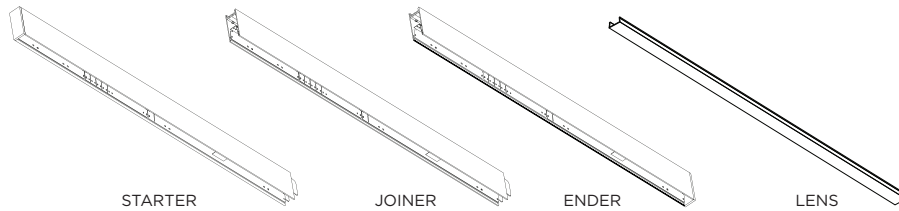

Multi-Section Fixtures (17' and longer)

Grid Ceiling Mounting Component

INSTRUCTION KEY	INFORMATION
⚠ ADDITIONAL	INSTALLATION SHOULD ONLY BE PERFORMED BY A CERTIFIED ELECTRICIAN
ⓘ ATTENTION	REFER TO LOCAL/NATIONAL CODES FOR PROPER INSTALLATION
⚡ POWER ON	FAILURE TO FOLLOW INSTALLATION INSTRUCTION MAY VOID THE WARRANTY
⚡ POWER OFF	DO NOT TOUCH LEDS. LEDS MUST BE PROTECTED FROM MECHANICAL STRESS OR DEBRIS
	TURN OFF POWER DURING INSTALLATION OR SERVICING