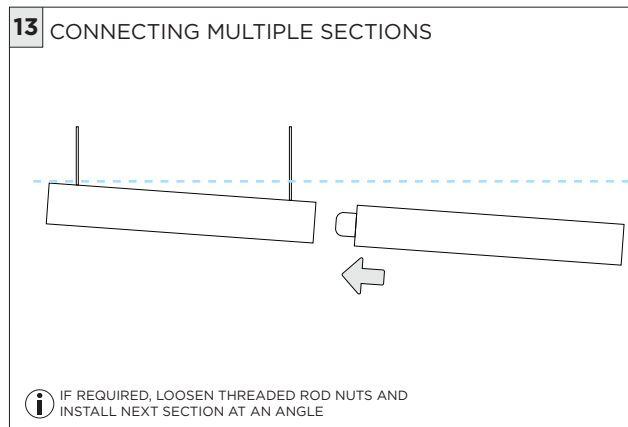

3G LIGHTING

1.5" AND 2" AND 4" SURFACE LINIA

GRID CEILING

FLUSH LENS / DROP LENS

1SLI PROFILE

2SLI PROFILE

4SLI PROFILE

included Component

Standalone Fixtures (2' to 8')

Two Section Fixtures (9' to 16')

Multi-Section Fixtures (17' and longer)

Grid Ceiling Mounting Component

INSTRUCTION KEY	INFORMATION
⚠ ADDITIONAL	INSTALLATION SHOULD ONLY BE PERFORMED BY A CERTIFIED ELECTRICIAN
ⓘ ATTENTION	REFER TO LOCAL/NATIONAL CODES FOR PROPER INSTALLATION
⚡ POWER ON	FAILURE TO FOLLOW INSTALLATION INSTRUCTION MAY VOID THE WARRANTY
⚡ POWER OFF	DO NOT TOUCH LEDS. LEDS MUST BE PROTECTED FROM MECHANICAL STRESS OR DEBRIS
	TURN OFF POWER DURING INSTALLATION OR SERVICING