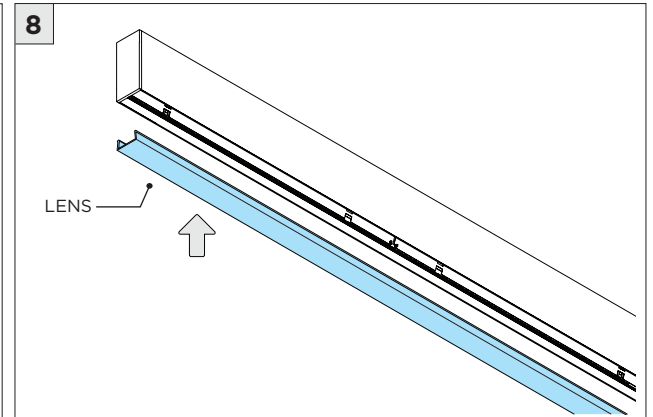

2A DROP LENS REMOVAL