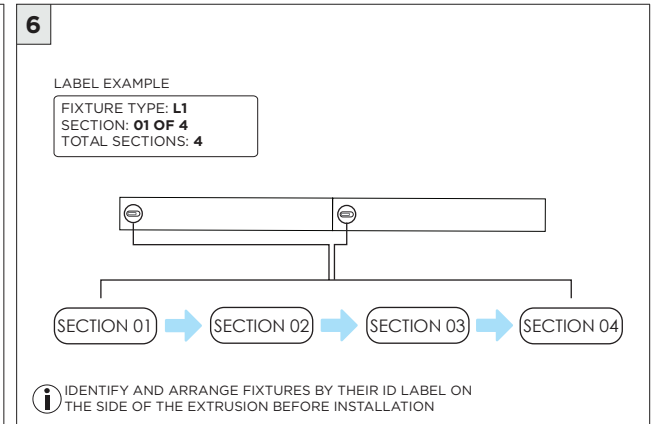

Standalone Fixtures (2' to 8')

Two Section Fixtures (9' to 16')

Multi-Section Fixtures (17' and longer)

Grid Ceiling Mounting Component

INSTRUCTION KEY	INFORMATION
⚠ ADDITIONAL	INSTALLATION SHOULD ONLY BE PERFORMED BY A CERTIFIED ELECTRICIAN
ⓘ ATTENTION	REFER TO LOCAL/NATIONAL CODES FOR PROPER INSTALLATION
⚡ POWER ON	FAILURE TO FOLLOW INSTALLATION INSTRUCTION MAY VOID THE WARRANTY
⚡ POWER OFF	DO NOT TOUCH LEDS. LEDS MUST BE PROTECTED FROM MECHANICAL STRESS OR DEBRIS
	TURN OFF POWER DURING INSTALLATION OR SERVICING