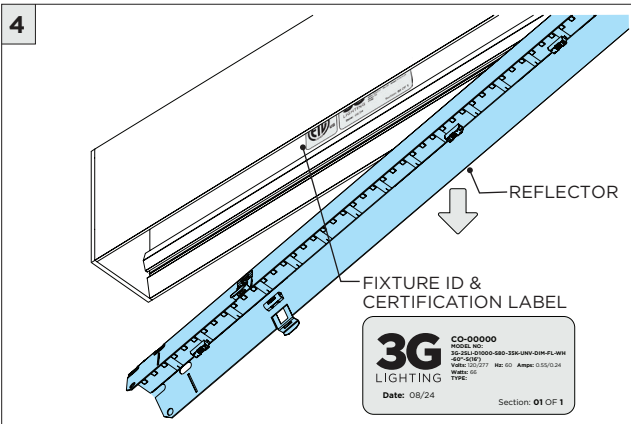

Standalone Fixtures (2' to 8')

Two Section Fixtures (9' to 16')

Multi-Section Fixtures (17' and longer)

Grid Ceiling Mounting Component

INSTRUCTION KEY	INFORMATION
⚠ ADDITIONAL	INSTALLATION SHOULD ONLY BE PERFORMED BY A CERTIFIED ELECTRICIAN
ⓘ ATTENTION	REFER TO LOCAL/NATIONAL CODES FOR PROPER INSTALLATION
⚡ POWER ON	FAILURE TO FOLLOW INSTALLATION INSTRUCTION MAY VOID THE WARRANTY
⚡ POWER OFF	DO NOT TOUCH LEDS. LEDS MUST BE PROTECTED FROM MECHANICAL STRESS OR DEBRIS
	TURN OFF POWER DURING INSTALLATION OR SERVICING