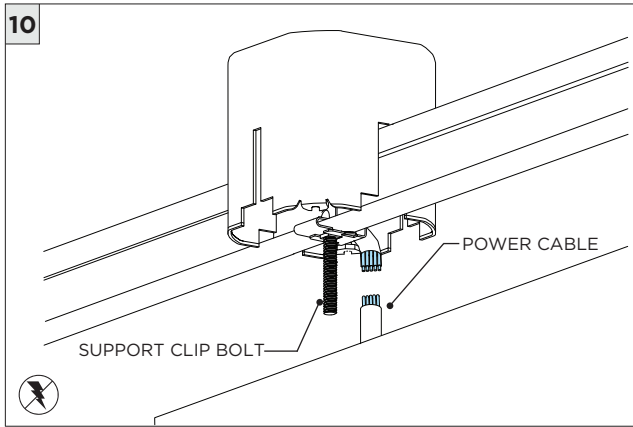

Standalone Fixtures (2' to 8')

Two Section Fixtures (9' to 16')

Multi-Section Fixtures (17' and longer)

Grid Ceiling Mounting Component

INSTRUCTION KEY	INFORMATION
⚠ ADDITIONAL	INSTALLATION SHOULD ONLY BE PERFORMED BY A CERTIFIED ELECTRICIAN
ⓘ ATTENTION	REFER TO LOCAL/NATIONAL CODES FOR PROPER INSTALLATION
⚡ POWER ON	FAILURE TO FOLLOW INSTALLATION INSTRUCTION MAY VOID THE WARRANTY
⚡ POWER OFF	DO NOT TOUCH LEDS. LEDS MUST BE PROTECTED FROM MECHANICAL STRESS OR DEBRIS
	TURN OFF POWER DURING INSTALLATION OR SERVICING