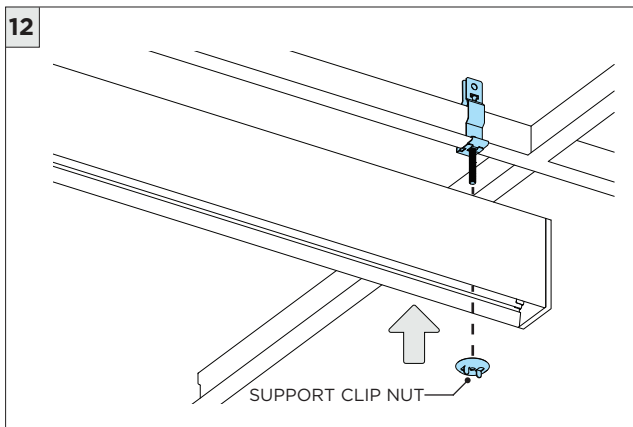

3G LIGHTING

1.5" AND 2" AND 4" SURFACE LINIA

GRID CEILING

FLUSH LENS / DROP LENS

1SLI PROFILE

2SLI PROFILE

4SLI PROFILE

included Component

Standalone Fixtures (2' to 8')

Two Section Fixtures (9' to 16')

Multi-Section Fixtures (17' and longer)

Grid Ceiling Mounting Component

INSTRUCTION KEY	INFORMATION
⚠ ADDITIONAL	INSTALLATION SHOULD ONLY BE PERFORMED BY A CERTIFIED ELECTRICIAN
ⓘ ATTENTION	REFER TO LOCAL/NATIONAL CODES FOR PROPER INSTALLATION
⚡ POWER ON	FAILURE TO FOLLOW INSTALLATION INSTRUCTION MAY VOID THE WARRANTY
⚡ POWER OFF	DO NOT TOUCH LEDS. LEDS MUST BE PROTECTED FROM MECHANICAL STRESS OR DEBRIS
	TURN OFF POWER DURING INSTALLATION OR SERVICING