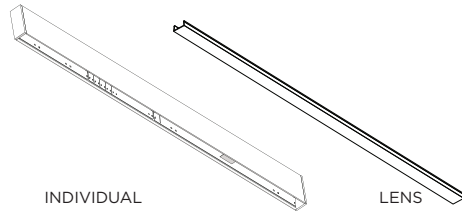

3G LIGHTING

1.5" AND 2" AND 4" SURFACE LINIA

GRID CEILING

FLUSH LENS / DROP LENS

1SLI PROFILE

2SLI PROFILE

4SLI PROFILE

included Component

Standalone Fixtures (2' to 8')

Two Section Fixtures (9' to 16')

Multi-Section Fixtures (17' and longer)

Grid Ceiling Mounting Component

INSTRUCTION KEY	INFORMATION
⚠ ADDITIONAL	INSTALLATION SHOULD ONLY BE PERFORMED BY A CERTIFIED ELECTRICIAN
ⓘ ATTENTION	REFER TO LOCAL/NATIONAL CODES FOR PROPER INSTALLATION
⚡ POWER ON	FAILURE TO FOLLOW INSTALLATION INSTRUCTION MAY VOID THE WARRANTY
⚡ POWER OFF	DO NOT TOUCH LEDS. LEDS MUST BE PROTECTED FROM MECHANICAL STRESS OR DEBRIS
	TURN OFF POWER DURING INSTALLATION OR SERVICING