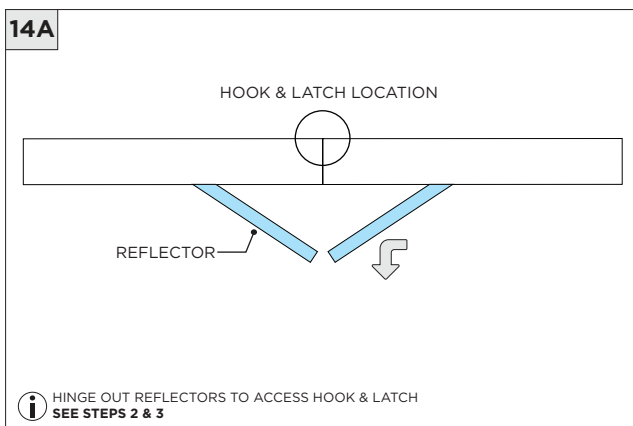

3G LIGHTING

1.5" AND 2" AND 4" SURFACE LINIA

GRID CEILING

FLUSH LENS / DROP LENS

1SLI PROFILE

2SLI PROFILE

4SLI PROFILE

included Component

Standalone Fixtures (2' to 8')

Two Section Fixtures (9' to 16')

Multi-Section Fixtures (17' and longer)

Grid Ceiling Mounting Component

INSTRUCTION KEY	INFORMATION
⚠ ADDITIONAL	INSTALLATION SHOULD ONLY BE PERFORMED BY A CERTIFIED ELECTRICIAN
ⓘ ATTENTION	REFER TO LOCAL/NATIONAL CODES FOR PROPER INSTALLATION
⚡ POWER ON	FAILURE TO FOLLOW INSTALLATION INSTRUCTION MAY VOID THE WARRANTY
⚡ POWER OFF	DO NOT TOUCH LEDS. LEDS MUST BE PROTECTED FROM MECHANICAL STRESS OR DEBRIS
	TURN OFF POWER DURING INSTALLATION OR SERVICING