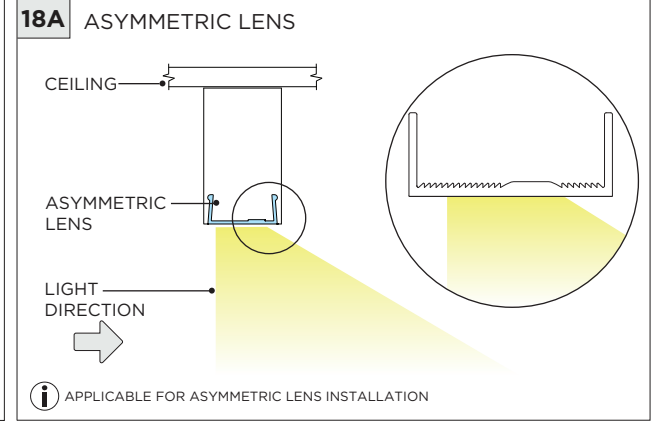

18A ASYMMETRIC LENS