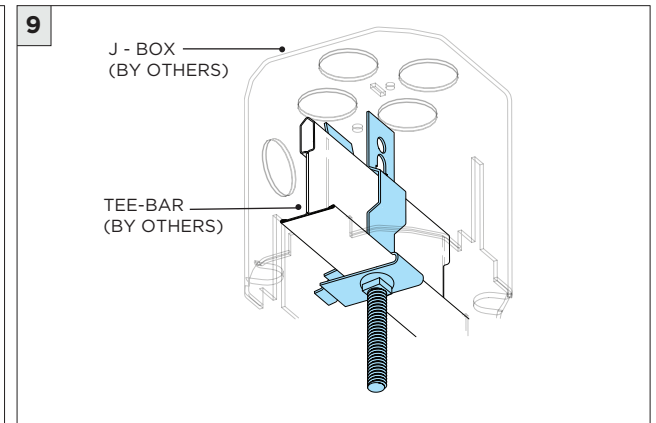

Standalone Fixtures (2' to 8')

Two Section Fixtures (9' to 16')

Multi-Section Fixtures (17' and longer)

Grid Ceiling Mounting Component

INSTRUCTION KEY	INFORMATION
⚠ ADDITIONAL	INSTALLATION SHOULD ONLY BE PERFORMED BY A CERTIFIED ELECTRICIAN
ⓘ ATTENTION	REFER TO LOCAL/NATIONAL CODES FOR PROPER INSTALLATION
⚡ POWER ON	FAILURE TO FOLLOW INSTALLATION INSTRUCTION MAY VOID THE WARRANTY
⚡ POWER OFF	DO NOT TOUCH LEDS. LEDS MUST BE PROTECTED FROM MECHANICAL STRESS OR DEBRIS
	TURN OFF POWER DURING INSTALLATION OR SERVICING