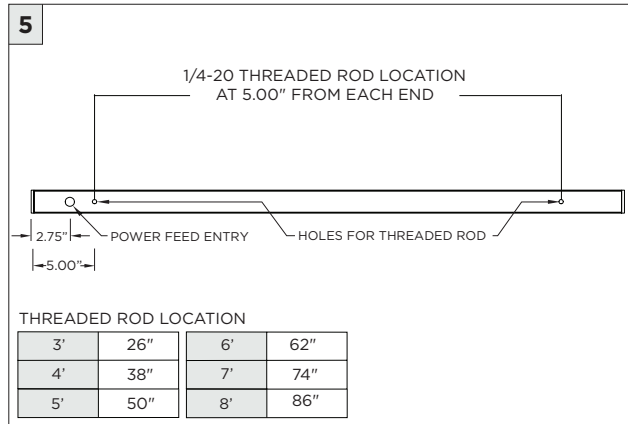

Standalone Fixtures (2' to 8')

Two Section Fixtures (9' to 16')

Multi-Section Fixtures (17' and longer)

Grid Ceiling Mounting Component

INSTRUCTION KEY	INFORMATION
⚠ ADDITIONAL	INSTALLATION SHOULD ONLY BE PERFORMED BY A CERTIFIED ELECTRICIAN
ⓘ ATTENTION	REFER TO LOCAL/NATIONAL CODES FOR PROPER INSTALLATION
⚡ POWER ON	FAILURE TO FOLLOW INSTALLATION INSTRUCTION MAY VOID THE WARRANTY
⚡ POWER OFF	DO NOT TOUCH LEDS. LEDS MUST BE PROTECTED FROM MECHANICAL STRESS OR DEBRIS
	TURN OFF POWER DURING INSTALLATION OR SERVICING