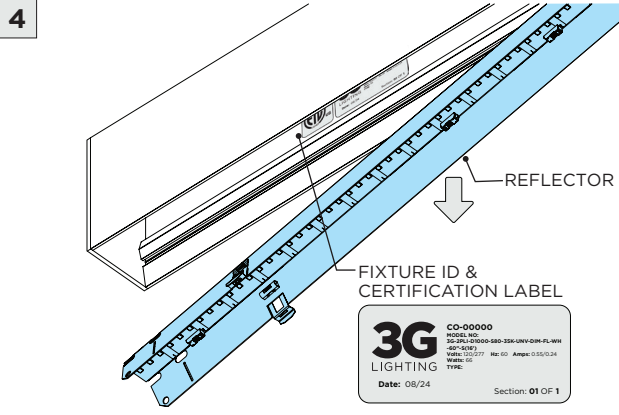

Standalone Fixtures (2' to 8')

Two Section Fixtures (9' to 16')

Multi-Section Fixtures (17' and longer)

Grid Ceiling Mounting Component

INSTRUCTION KEY	INFORMATION
⚠ ADDITIONAL	INSTALLATION SHOULD ONLY BE PERFORMED BY A CERTIFIED ELECTRICIAN
ⓘ ATTENTION	REFER TO LOCAL/NATIONAL CODES FOR PROPER INSTALLATION
⚡ POWER ON	FAILURE TO FOLLOW INSTALLATION INSTRUCTION MAY VOID THE WARRANTY
⚡ POWER OFF	DO NOT TOUCH LEDS. LEDS MUST BE PROTECTED FROM MECHANICAL STRESS OR DEBRIS
	TURN OFF POWER DURING INSTALLATION OR SERVICING

17

18

18A ASYMMETRIC LENS

DRIVER SERVICING

1 FLUSH LENS REMOVAL

2A DROP LENS REMOVAL

DRIVER SERVICING

LED SERVICING