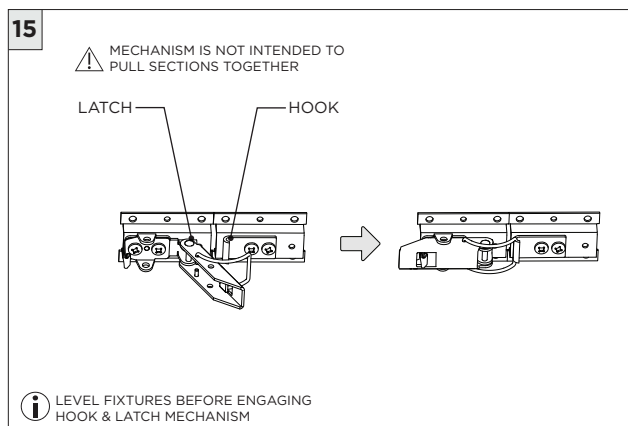

Standalone Fixtures (2' to 8')

Two Section Fixtures (9' to 16')

Multi-Section Fixtures (17' and longer)

Grid Ceiling Mounting Component

INSTRUCTION KEY	INFORMATION
⚠ ADDITIONAL	INSTALLATION SHOULD ONLY BE PERFORMED BY A CERTIFIED ELECTRICIAN
ⓘ ATTENTION	REFER TO LOCAL/NATIONAL CODES FOR PROPER INSTALLATION
⚡ POWER ON	FAILURE TO FOLLOW INSTALLATION INSTRUCTION MAY VOID THE WARRANTY
⚡ POWER OFF	DO NOT TOUCH LEDS. LEDS MUST BE PROTECTED FROM MECHANICAL STRESS OR DEBRIS
	TURN OFF POWER DURING INSTALLATION OR SERVICING

1

TERMINAL SCREWDRIVER (BY OTHERS)

LENS

i DISCONNECT POWER BEFORE SERVICING

2

LENS

2A DROP LENS REMOVAL

LENS