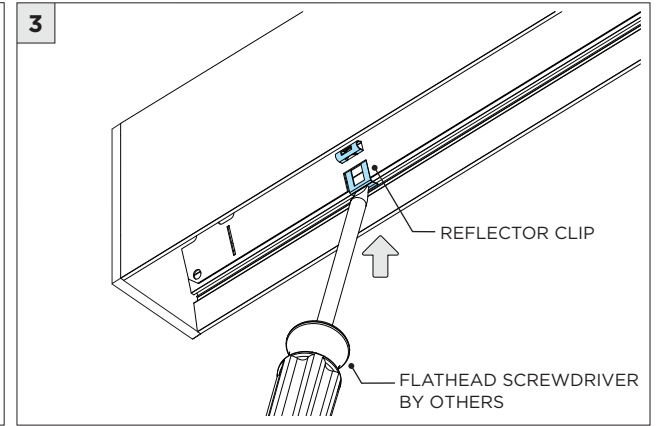

Standalone Fixtures (2' to 8')

Two Section Fixtures (9' to 16')

Multi-Section Fixtures (17' and longer)

Grid Ceiling Mounting Component

INSTRUCTION KEY	INFORMATION
⚠ ADDITIONAL	INSTALLATION SHOULD ONLY BE PERFORMED BY A CERTIFIED ELECTRICIAN
ⓘ ATTENTION	REFER TO LOCAL/NATIONAL CODES FOR PROPER INSTALLATION
⚡ POWER ON	FAILURE TO FOLLOW INSTALLATION INSTRUCTION MAY VOID THE WARRANTY
⚡ POWER OFF	DO NOT TOUCH LEDS. LEDS MUST BE PROTECTED FROM MECHANICAL STRESS OR DEBRIS
	TURN OFF POWER DURING INSTALLATION OR SERVICING