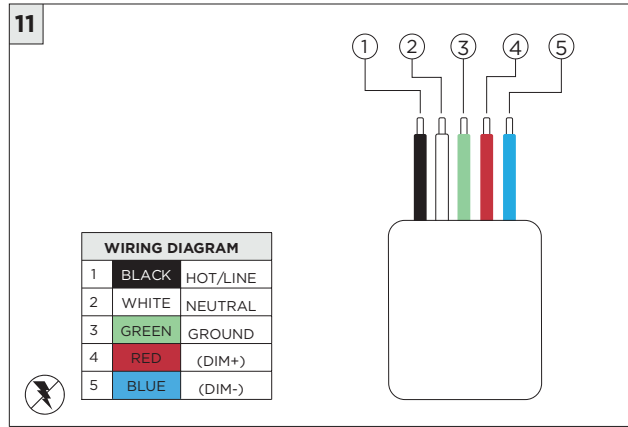

Standalone Fixtures (2' to 8')

Two Section Fixtures (9' to 16')

Multi-Section Fixtures (17' and longer)

Grid Ceiling Mounting Component

INSTRUCTION KEY	INFORMATION
⚠ ADDITIONAL	INSTALLATION SHOULD ONLY BE PERFORMED BY A CERTIFIED ELECTRICIAN
ⓘ ATTENTION	REFER TO LOCAL/NATIONAL CODES FOR PROPER INSTALLATION
⚡ POWER ON	FAILURE TO FOLLOW INSTALLATION INSTRUCTION MAY VOID THE WARRANTY
⚡ POWER OFF	DO NOT TOUCH LEDS. LEDS MUST BE PROTECTED FROM MECHANICAL STRESS OR DEBRIS
	TURN OFF POWER DURING INSTALLATION OR SERVICING