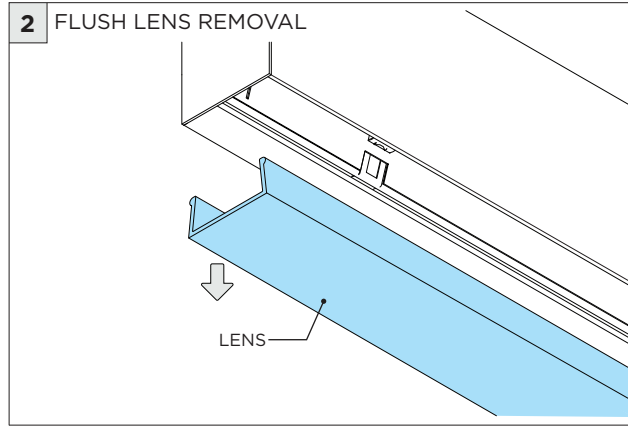

Standalone Fixtures (2' to 8')

Two Section Fixtures (9' to 16')

Multi-Section Fixtures (17' and longer)

Grid Ceiling Mounting Component

INSTRUCTION KEY	INFORMATION
⚠ ADDITIONAL	INSTALLATION SHOULD ONLY BE PERFORMED BY A CERTIFIED ELECTRICIAN
ⓘ ATTENTION	REFER TO LOCAL/NATIONAL CODES FOR PROPER INSTALLATION
⚡ POWER ON	FAILURE TO FOLLOW INSTALLATION INSTRUCTION MAY VOID THE WARRANTY
⚡ POWER OFF	DO NOT TOUCH LEDS. LEDS MUST BE PROTECTED FROM MECHANICAL STRESS OR DEBRIS
	TURN OFF POWER DURING INSTALLATION OR SERVICING