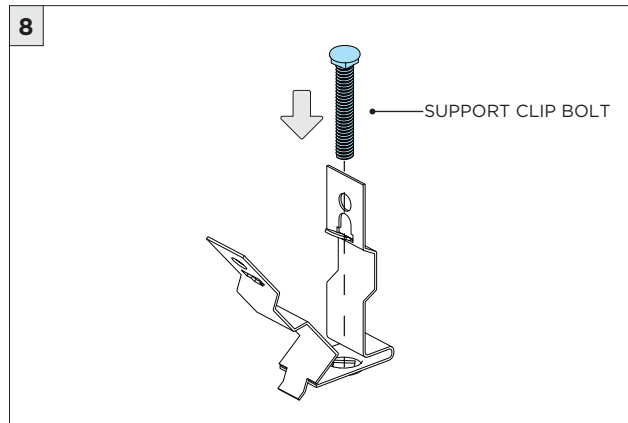

Standalone Fixtures (2' to 8')

Two Section Fixtures (9' to 16')

Multi-Section Fixtures (17' and longer)

Grid Ceiling Mounting Component

INSTRUCTION KEY	INFORMATION
⚠ ADDITIONAL	INSTALLATION SHOULD ONLY BE PERFORMED BY A CERTIFIED ELECTRICIAN
ⓘ ATTENTION	REFER TO LOCAL/NATIONAL CODES FOR PROPER INSTALLATION
⚡ POWER ON	FAILURE TO FOLLOW INSTALLATION INSTRUCTION MAY VOID THE WARRANTY
⚡ POWER OFF	DO NOT TOUCH LEDS. LEDS MUST BE PROTECTED FROM MECHANICAL STRESS OR DEBRIS
	TURN OFF POWER DURING INSTALLATION OR SERVICING