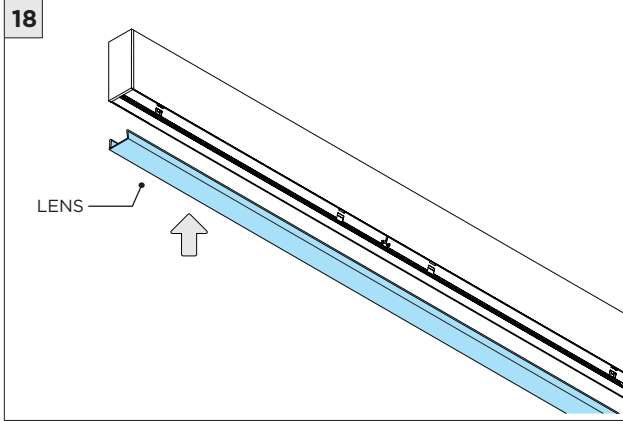

17

18

18A ASYMMETRIC LENS