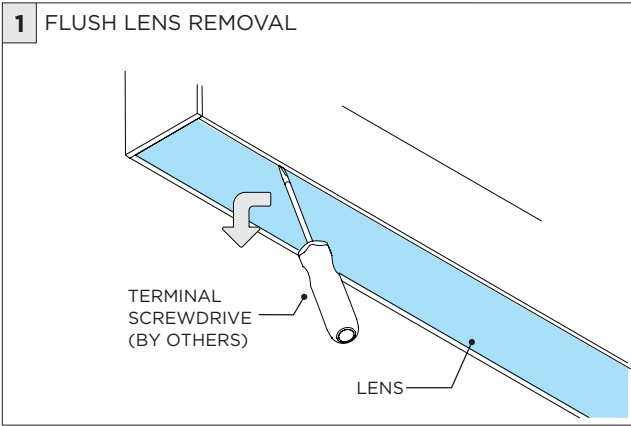

Standalone Fixtures (2' to 8')

Two Section Fixtures (9' to 16')

Multi-Section Fixtures (17' and longer)

Grid Ceiling Mounting Component

INSTRUCTION KEY	INFORMATION
⚠ ADDITIONAL	INSTALLATION SHOULD ONLY BE PERFORMED BY A CERTIFIED ELECTRICIAN
ⓘ ATTENTION	REFER TO LOCAL/NATIONAL CODES FOR PROPER INSTALLATION
⚡ POWER ON	FAILURE TO FOLLOW INSTALLATION INSTRUCTION MAY VOID THE WARRANTY
⚡ POWER OFF	DO NOT TOUCH LEDS. LEDS MUST BE PROTECTED FROM MECHANICAL STRESS OR DEBRIS
	TURN OFF POWER DURING INSTALLATION OR SERVICING