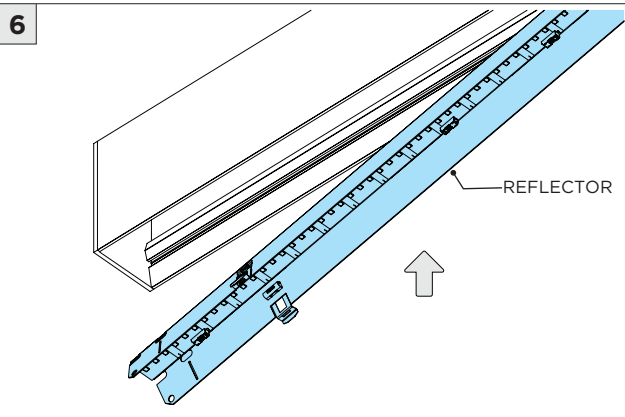

2A DROP LENS REMOVAL