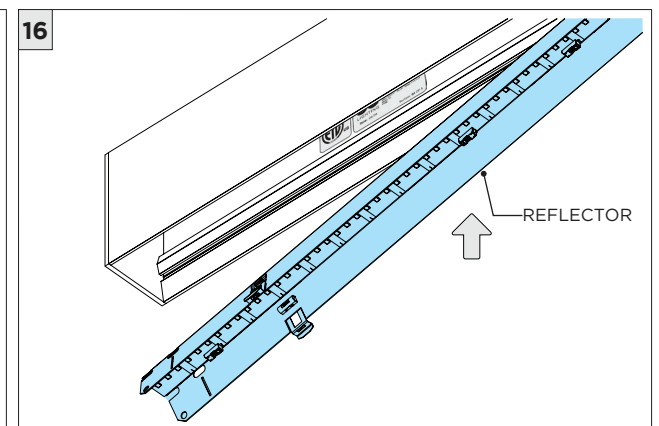

3G LIGHTING

1.5" AND 2" AND 4" SURFACE LINIA

GRID CEILING

FLUSH LENS / DROP LENS

1SLI PROFILE

2SLI PROFILE

4SLI PROFILE

included Component

Standalone Fixtures (2' to 8')

Two Section Fixtures (9' to 16')

Multi-Section Fixtures (17' and longer)

Grid Ceiling Mounting Component

INSTRUCTION KEY	INFORMATION
⚠ ADDITIONAL	INSTALLATION SHOULD ONLY BE PERFORMED BY A CERTIFIED ELECTRICIAN
ⓘ ATTENTION	REFER TO LOCAL/NATIONAL CODES FOR PROPER INSTALLATION
⚡ POWER ON	FAILURE TO FOLLOW INSTALLATION INSTRUCTION MAY VOID THE WARRANTY
⚡ POWER OFF	DO NOT TOUCH LEDS. LEDS MUST BE PROTECTED FROM MECHANICAL STRESS OR DEBRIS
	TURN OFF POWER DURING INSTALLATION OR SERVICING