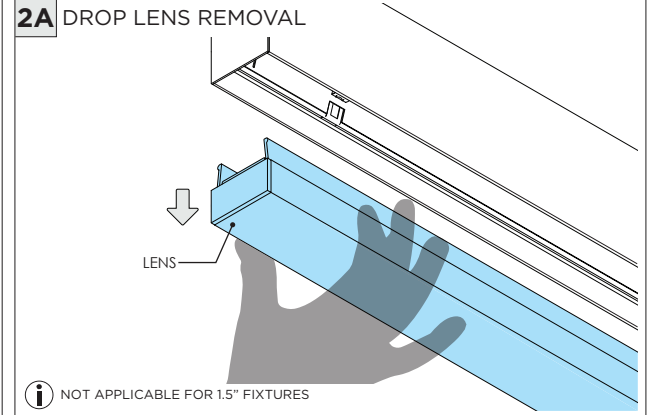

2A DROP LENS REMOVAL