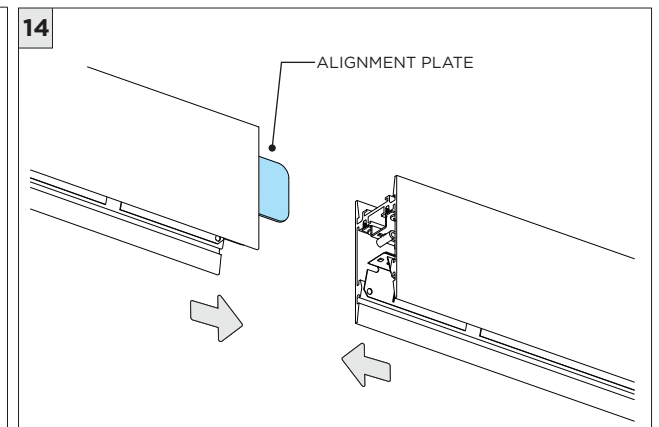

Standalone Fixtures (2' to 8')

Two Section Fixtures (9' to 16')

Multi-Section Fixtures (17' and longer)

Grid Ceiling Mounting Component

INSTRUCTION KEY	INFORMATION
⚠ ADDITIONAL	INSTALLATION SHOULD ONLY BE PERFORMED BY A CERTIFIED ELECTRICIAN
ⓘ ATTENTION	REFER TO LOCAL/NATIONAL CODES FOR PROPER INSTALLATION
⚡ POWER ON	FAILURE TO FOLLOW INSTALLATION INSTRUCTION MAY VOID THE WARRANTY
⚡ POWER OFF	DO NOT TOUCH LEDS. LEDS MUST BE PROTECTED FROM MECHANICAL STRESS OR DEBRIS
	TURN OFF POWER DURING INSTALLATION OR SERVICING