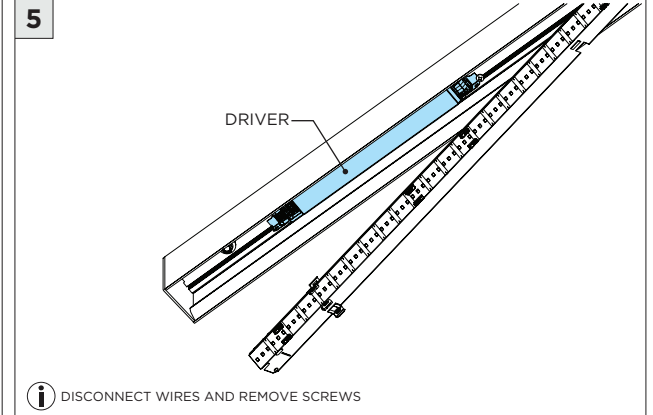

Standalone Fixtures (2' to 8')

Two Section Fixtures (9' to 16')

Multi-Section Fixtures (17' and longer)

Grid Ceiling Mounting Component

INSTRUCTION KEY	INFORMATION
⚠ ADDITIONAL	INSTALLATION SHOULD ONLY BE PERFORMED BY A CERTIFIED ELECTRICIAN
ⓘ ATTENTION	REFER TO LOCAL/NATIONAL CODES FOR PROPER INSTALLATION
⚡ POWER ON	FAILURE TO FOLLOW INSTALLATION INSTRUCTION MAY VOID THE WARRANTY
⚡ POWER OFF	DO NOT TOUCH LEDS. LEDS MUST BE PROTECTED FROM MECHANICAL STRESS OR DEBRIS
	TURN OFF POWER DURING INSTALLATION OR SERVICING

17

18

18A ASYMMETRIC LENS

DRIVER SERVICING

1 FLUSH LENS REMOVAL

2A DROP LENS REMOVAL

DRIVER SERVICING

LED SERVICING

1

TERMINAL SCREWDRIVER (BY OTHERS)

LENS

i DISCONNECT POWER BEFORE SERVICING

2

LENS

2A DROP LENS REMOVAL

LENS