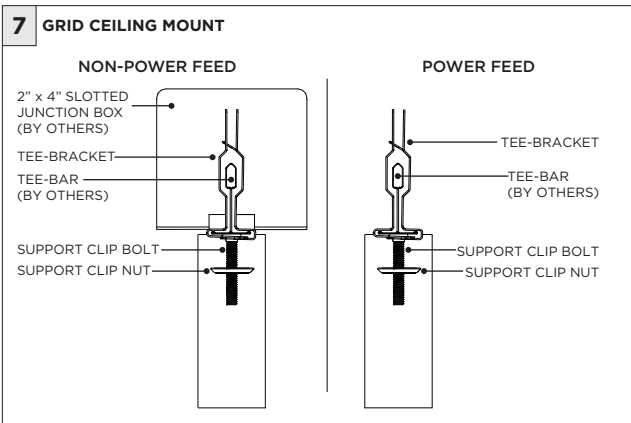

Standalone Fixtures (2' to 8')

Two Section Fixtures (9' to 16')

Multi-Section Fixtures (17' and longer)

Grid Ceiling Mounting Component

INSTRUCTION KEY	INFORMATION
⚠ ADDITIONAL	INSTALLATION SHOULD ONLY BE PERFORMED BY A CERTIFIED ELECTRICIAN
ⓘ ATTENTION	REFER TO LOCAL/NATIONAL CODES FOR PROPER INSTALLATION
⚡ POWER ON	FAILURE TO FOLLOW INSTALLATION INSTRUCTION MAY VOID THE WARRANTY
⚡ POWER OFF	DO NOT TOUCH LEDS. LEDS MUST BE PROTECTED FROM MECHANICAL STRESS OR DEBRIS
	TURN OFF POWER DURING INSTALLATION OR SERVICING