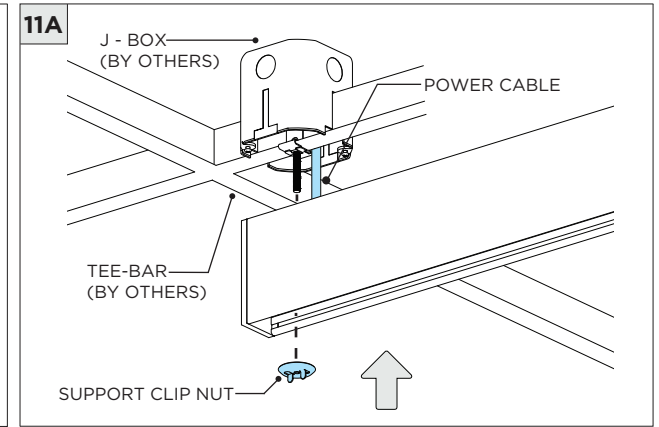

Standalone Fixtures (2' to 8')

Two Section Fixtures (9' to 16')

Multi-Section Fixtures (17' and longer)

Grid Ceiling Mounting Component

INSTRUCTION KEY	INFORMATION
⚠ ADDITIONAL	INSTALLATION SHOULD ONLY BE PERFORMED BY A CERTIFIED ELECTRICIAN
ⓘ ATTENTION	REFER TO LOCAL/NATIONAL CODES FOR PROPER INSTALLATION
⚡ POWER ON	FAILURE TO FOLLOW INSTALLATION INSTRUCTION MAY VOID THE WARRANTY
⚡ POWER OFF	DO NOT TOUCH LEDS. LEDS MUST BE PROTECTED FROM MECHANICAL STRESS OR DEBRIS
	TURN OFF POWER DURING INSTALLATION OR SERVICING