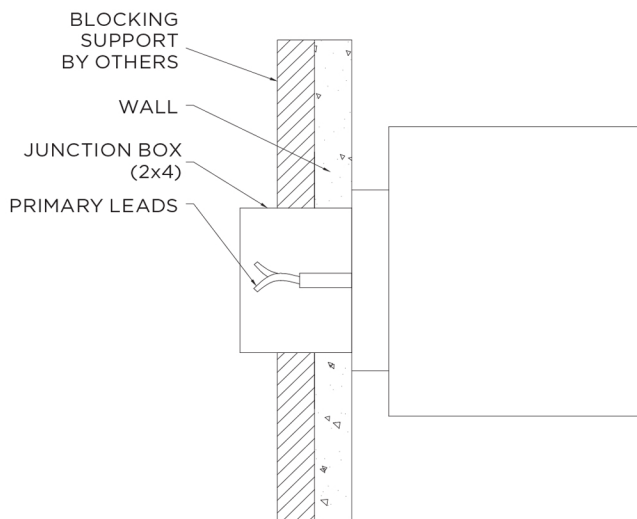

WALL LINIA

3G-4WLI-D
3.5" WALL
DIRECT

PERFORMANCE CHART (Based on 3500K, 4' length)

LENS OPTIONS	LED SYSTEM	WATTAGE/FT	LUMENS/FT	EFFICACY (LM/W)	IES FILES
FLUSH	L250 - LOW OUTPUT (250 LM/FT)	3.5W	336	96	DOWNLOAD
	L500 - MEDIUM OUTPUT (500 LM/FT)	5.25W	517	98	DOWNLOAD
	L750 - HIGH OUTPUT (750 LM/FT)	8.75W	888	101	DOWNLOAD
1" DROP	L250 - LOW OUTPUT (250 LM/FT)	3.5W	351	100	DOWNLOAD
	L500 - MEDIUM OUTPUT (500 LM/FT)	5.25W	541	103	DOWNLOAD
	L750 - HIGH OUTPUT (750 LM/FT)	8.75W	930	106	DOWNLOAD
2" DROP	L250 - LOW OUTPUT (250 LM/FT)	3.5W	345	99	DOWNLOAD
	L500 - MEDIUM OUTPUT (500 LM/FT)	5.25W	531	101	DOWNLOAD
	L750 - HIGHOUTPUT (750 LM/FT)	8.75W	913	104	DOWNLOAD

MOUNTING