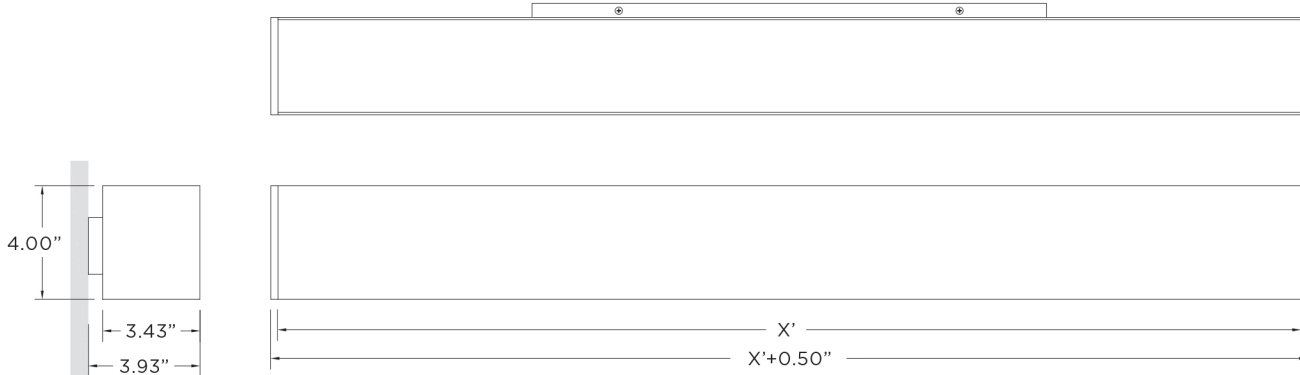

WALL - LINIA | 3G - 4WLI - D | 3.5" WALL DIRECT

PROJECT

TYPE

DATE

CATALOG #

LENS OPTIONS

FL - FLUSH LENS

DD1 - 1" DROP LENS

DD2 - 2" DROP LENS

ORDERING INFORMATION

CAT. NO	LED SYSTEM	CRI	COLOR TEMP	VOLTAGE
3G-4WLI-D	L250 - LOW OUTPUT (250 LM/FT)	S80 - 80+CRI (STANDARD) S90 - 90+CRI	27K - 2700K	120 - 120V 277 - 277V 347 - 347V (0-10V ONLY)
	L500 - MEDIUM OUTPUT (500 LM/FT)		30K - 3000K	
	L750 - HIGH OUTPUT (750 LM/FT)		35K - 3500K	
	L1000 - VERY HIGH OUTPUT (1000 LM/FT)		40K - 4000K	

3G-4WLI-D				

DRIVER	LENS OPTIONS	FINISH	OPTIONS	LENGTH (FEET)
DIM - 0-10V (STANDARD 100-1%)	FL - FLUSH	WH - WHITE (STANDARD)	EM - EMERGENCY BATTERY (4' SECTION)	S - ____' (STRAIGHT RUN) Individual units available in 3', 4', 5', or 8', continuous runs available in 1' increments.
DHL - LUTRON (3-WIRE-100-1%)	DD1 - 1" DROP LENS	SV - SILVER		
DHL2 - LUTRON (ECOSYSTEM-100-1%)	DD2 - 2" DROP LENS	BK - BLACK		
DALI - DALI (100-1%)				

ORDERING EXAMPLE   **3G-4WLI-D-L2-30K-120-DIM-FL-WH-S-8'**