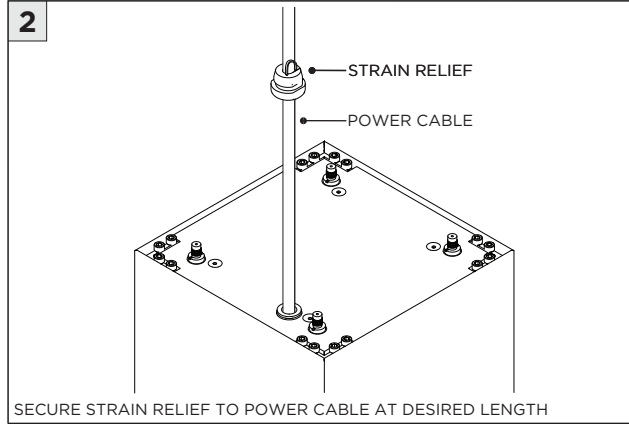

3G-PM1M5, 3G-PM2M5, 3G-PM3M5 1, 2, 3 LIGHT MINI MADISON PENDANT

i THE IMAGES SHOWN ARE FOR ILLUSTRATION PURPOSES ONLY AND MAY NOT BE AN EXACT REPRESENTATION OF THE PRODUCT

HOUSING	INCLUDED COMPONENTS
<div style="display: flex; justify-content: space-around; align-items: center;"> <div style="text-align: center;"> <p>3G-PM1M5</p>  </div> <div style="text-align: center;"> <p>3G-PM2M5</p>  </div> <div style="text-align: center;"> <p>3G-PM3M5</p>  </div> </div>	<p>CEILING CANOPY KIT</p> <div style="display: flex; justify-content: space-around; align-items: center;">     </div> <p style="text-align: right;">x1 x1 x4 x4</p>

INSTRUCTION KEY	INFORMATION
	<p>ADDITIONAL INSTALLATION SHOULD ONLY BE PERFORMED BY A CERTIFIED ELECTRICIAN</p>
	<p>ATTENTION REFER TO LOCAL/NATIONAL CODES FOR PROPER INSTALLATION</p>
	<p>POWER ON FAILURE TO FOLLOW INSTALLATION INSTRUCTION MAY VOID THE WARRANTY</p>
	<p>POWER OFF DO NOT TOUCH LEDS. LEDS MUST BE PROTECTED FROM MECHANICAL STRESS OR DEBRIS TURN OFF POWER DURING INSTALLATION OR SERVICING</p>