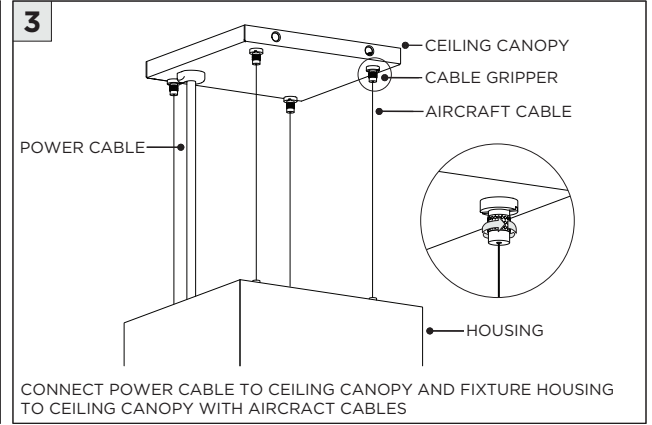

3G-PM1M5, 3G-PM2M5, 3G-PM3M5 1, 2, 3 LIGHT MINI MADISON PENDANT

i THE IMAGES SHOWN ARE FOR ILLUSTRATION PURPOSES ONLY AND MAY NOT BE AN EXACT REPRESENTATION OF THE PRODUCT

HOUSING	INCLUDED COMPONENTS
<div style="display: flex; justify-content: space-around; align-items: center;"> <div style="text-align: center;"> <p>3G-PM1M5</p>  </div> <div style="text-align: center;"> <p>3G-PM2M5</p>  </div> <div style="text-align: center;"> <p>3G-PM3M5</p>  </div> </div>	<p>CEILING CANOPY KIT</p> <div style="display: flex; justify-content: space-around; align-items: center;">     </div> <p style="text-align: right;">x1 x1 x4 x4</p>

INSTRUCTION KEY	INFORMATION
	<p>ADDITIONAL INSTALLATION SHOULD ONLY BE PERFORMED BY A CERTIFIED ELECTRICIAN</p>
	<p>ATTENTION REFER TO LOCAL/NATIONAL CODES FOR PROPER INSTALLATION</p>
	<p>POWER ON FAILURE TO FOLLOW INSTALLATION INSTRUCTION MAY VOID THE WARRANTY</p>
	<p>POWER OFF DO NOT TOUCH LEDS. LEDS MUST BE PROTECTED FROM MECHANICAL STRESS OR DEBRIS TURN OFF POWER DURING INSTALLATION OR SERVICING</p>