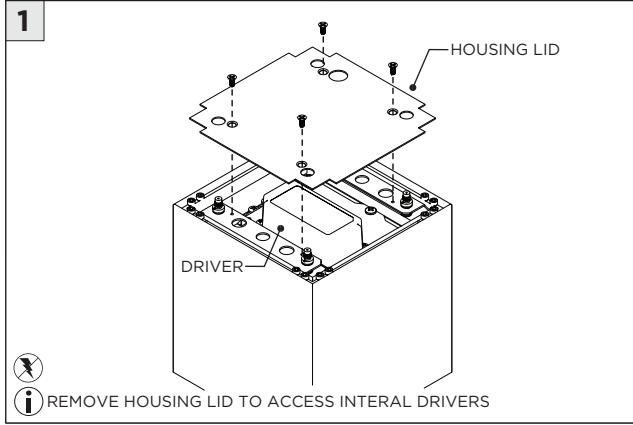

DRIVER SERVICING