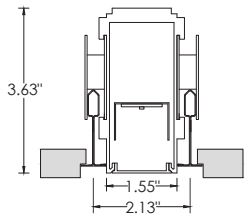

9TP - 9/16" TEGULAR