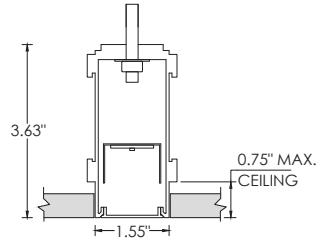

Refer to standard specification sheets for complete details. Please note that only options shown above qualify for 10 day 3GQ program

**HARD CEILING**

**WT - TRIM**

RECOMMENDED CEILING OPENING 2.15"

**XTR - TRIMLESS**

RECOMMENDED CEILING OPENING 2.25"

**FX - FLANGELESS**

RECOMMENDED CEILING OPENING 1.60"

**GRID CEILING**

**9L - 9/16" LAYIN**

**9TG - 9/16" TEGULAR**

**15L - 15/16" LAYIN**

**15TG - 15/16" TEGULAR**