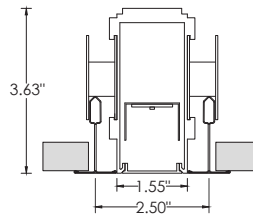

RECOMMENDED CEILING OPENING 2.25"

**FX - FLANGELESS**

RECOMMENDED CEILING OPENING 1.60"

**GRID CEILING**

**9L - 9/16" LAYIN**

**9TG - 9/16" TEGULAR**

**15L - 15/16" LAYIN**

**15TG - 15/16" TEGULAR**

**QUICKSHIP RUN CHART**

RUN LENGTH	SECTION LENGTHS	RUN LENGTH	SECTION LENGTHS	RUN LENGTH	SECTION LENGTHS
4'	4'	12'	8'+4'	32'	8'+8'+8'+8'
5'	5'	16'	8'+8'	36'	8'+8'+8'+8'+4'
6'	6'	20'	8'+8'+4'	40'	8'+8'+8'+8'+8'
8'	8'	24'	8'+8'+8'	44'	8'+8'+8'+8'+8'+4'
10'	5'+5'	28'	8'+8'+8'+4'	48'	8'+8'+8'+8'+8'+8'