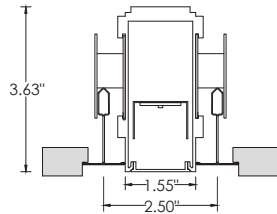

15TP - 15/16" TEGULAR