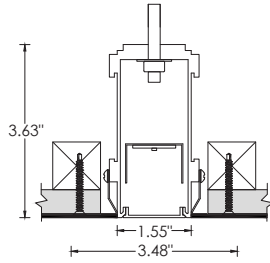

Refer to standard specification sheets for complete details. Please note that only options shown above qualify for 10 day 3GQ program

**HARD CEILING**

**WT - TRIM**

RECOMMENDED CEILING OPENING 2.15"

**XTR - TRIMLESS**

RECOMMENDED CEILING OPENING 2.25"

**FX - FLANGELESS**

RECOMMENDED CEILING OPENING 1.60"

**GRID CEILING**

**9L - 9/16" LAYIN**

**9TG - 9/16" TEGULAR**

**15L - 15/16" LAYIN**

**15TG - 15/16" TEGULAR**

**QUICKSHIP RUN CHART**

RUN LENGTH	SECTION LENGTHS	RUN LENGTH	SECTION LENGTHS	RUN LENGTH	SECTION LENGTHS
4'	4'	12'	8'+4'	32'	8'+8'+8'+8'
5'	5'	16'	8'+8'	36'	8'+8'+8'+8'+4'
6'	6'	20'	8'+8'+4'	40'	8'+8'+8'+8'+8'
8'	8'	24'	8'+8'+8'	44'	8'+8'+8'+8'+8'+4'
10'	5'+5'	28'	8'+8'+8'+4'	48'	8'+8'+8'+8'+8'+8'