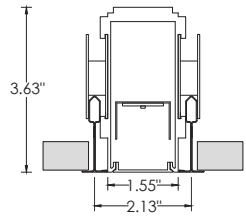

RECOMMENDED CEILING OPENING 2.25"

**FX - FLANGELESS**

RECOMMENDED CEILING OPENING 1.60"

**GRID CEILING**

**9L - 9/16" LAYIN**

**9TG - 9/16" TEGULAR**

**15L - 15/16" LAYIN**

**15TG - 15/16" TEGULAR**

**QUICKSHIP RUN CHART**

RUN LENGTH	SECTION LENGTHS	RUN LENGTH	SECTION LENGTHS	RUN LENGTH	SECTION LENGTHS
4'	4'	12'	8'+4'	32'	8'+8'+8'+8'
5'	5'	16'	8'+8'	36'	8'+8'+8'+8'+4'
6'	6'	20'	8'+8'+4'	40'	8'+8'+8'+8'+8'
8'	8'	24'	8'+8'+8'	44'	8'+8'+8'+8'+8'+4'
10'	5'+5'	28'	8'+8'+8'+4'	48'	8'+8'+8'+8'+8'+8'