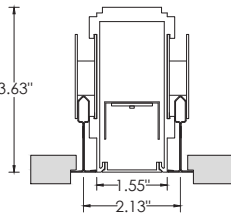

RECOMMENDED CEILING OPENING 2.25"

**FX - FLANGELESS**

RECOMMENDED CEILING OPENING 1.60"

**GRID CEILING**

**9L - 9/16" LAYIN**

**9TG - 9/16" TEGULAR**

**15L - 15/16" LAYIN**

**15TG - 15/16" TEGULAR**

**QUICKSHIP RUN CHART**

RUN LENGTH	SECTION LENGTHS	RUN LENGTH	SECTION LENGTHS	RUN LENGTH	SECTION LENGTHS
4'	4'	12'	8'+4'	32'	8'+8'+8'+8'
5'	5'	16'	8'+8'	36'	8'+8'+8'+8'+4'
6'	6'	20'	8'+8'+4'	40'	8'+8'+8'+8'+8'
8'	8'	24'	8'+8'+8'	44'	8'+8'+8'+8'+8'+4'
10'	5'+5'	28'	8'+8'+8'+4'	48'	8'+8'+8'+8'+8'+8'