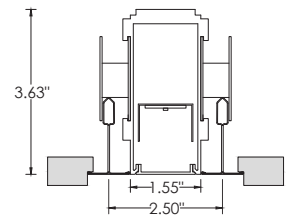

RECOMMENDED CEILING OPENING 2.25"

**FX - FLANGELESS**

RECOMMENDED CEILING OPENING 1.60"

**GRID CEILING**

**9L - 9/16" LAYIN**

**9TG - 9/16" TEGULAR**

**15L - 15/16" LAYIN**

**15TG - 15/16" TEGULAR**

**QUICKSHIP RUN CHART**

RUN LENGTH	SECTION LENGTHS	RUN LENGTH	SECTION LENGTHS	RUN LENGTH	SECTION LENGTHS
4'	4'	12'	8'+4'	32'	8'+8'+8'+8'
5'	5'	16'	8'+8'	36'	8'+8'+8'+8'+4'
6'	6'	20'	8'+8'+4'	40'	8'+8'+8'+8'+8'
8'	8'	24'	8'+8'+8'	44'	8'+8'+8'+8'+8'+4'
10'	5'+5'	28'	8'+8'+8'+4'	48'	8'+8'+8'+8'+8'+8'