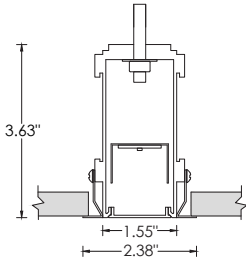

HARD CEILING

WT - TRIM

RECOMMENDED CEILING OPENING 2.15"