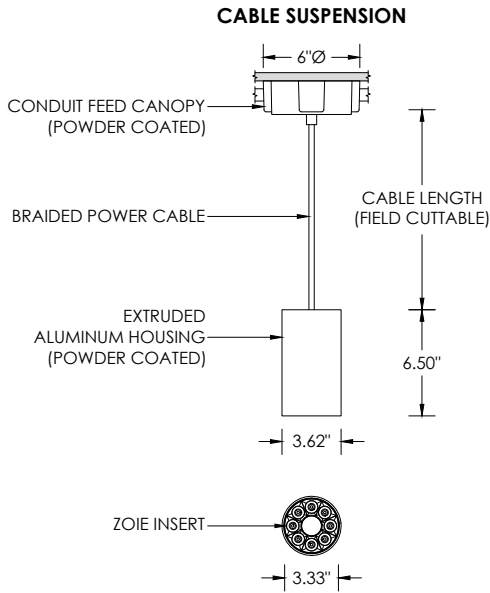

SURFACE 4" OCTAGONAL X 1.5" DEEP JUNCTION BOX BY OTHERS
CONDUIT FEED CANOPY MOUNT (CFX OPTION)

SUITABLE FOR SLOPED CEILING