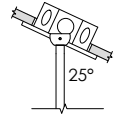

SUITABLE FOR SLOPED CEILING