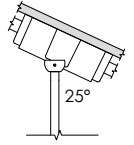

SUITABLE FOR SLOPED CEILING