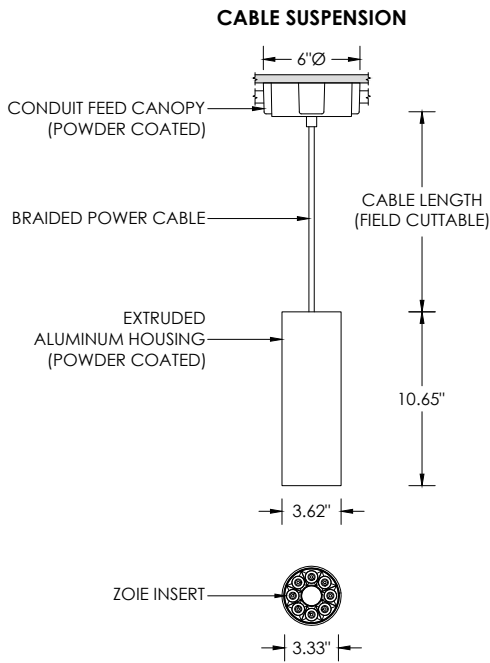

SUITABLE FOR SLOPED CEILING