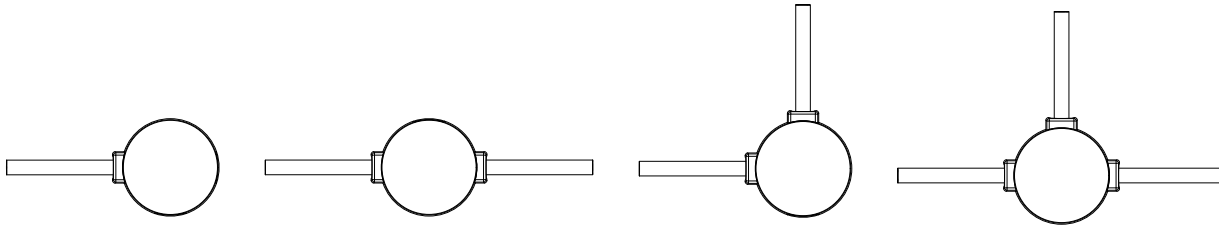

CONDUIT FEED CANOPY MOUNTING OPTIONS

CONDUIT COVER
3 PROVIDED WITH EACH
CONDUIT FEED CANOPY

BLANK
2 PROVIDED WITH EACH
CONDUIT FEED CANOPY