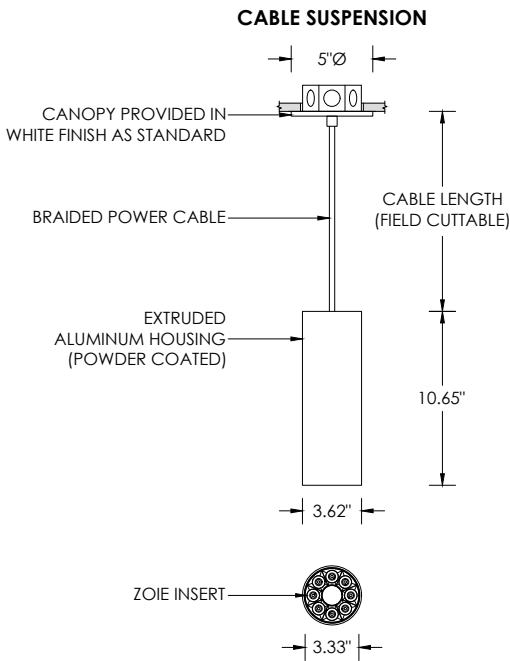

SUITABLE FOR SLOPED CEILING