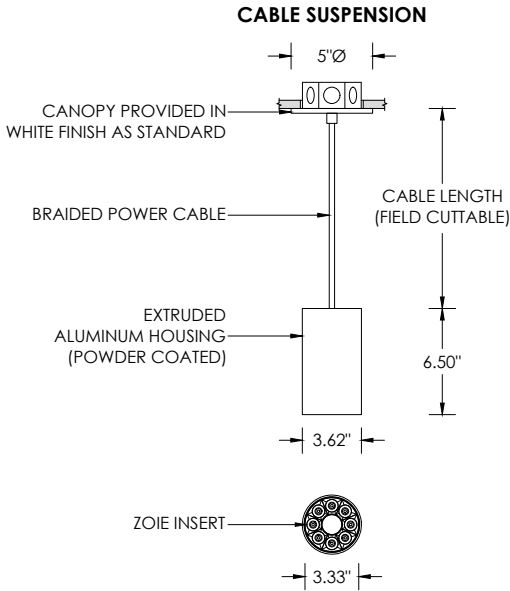

RECESSED 4" OCTAGONAL JUNCTION BOX BY OTHERS
STANDARD CANOPY MOUNT

SUITABLE FOR SLOPED CEILING