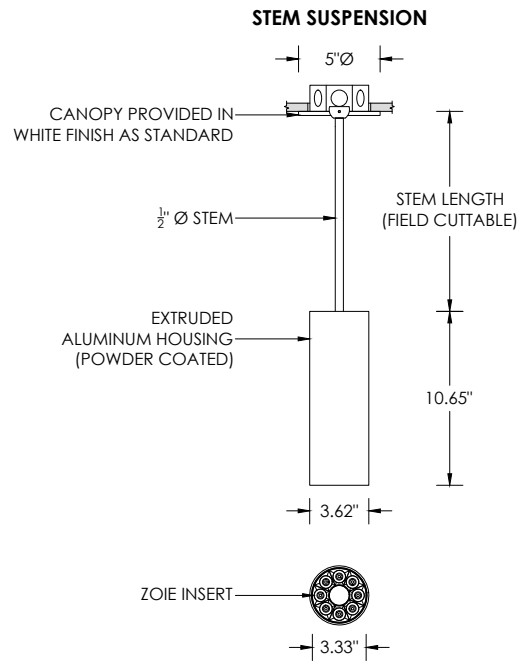

SUITABLE FOR SLOPED CEILING