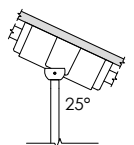

SUITABLE FOR SLOPED CEILING