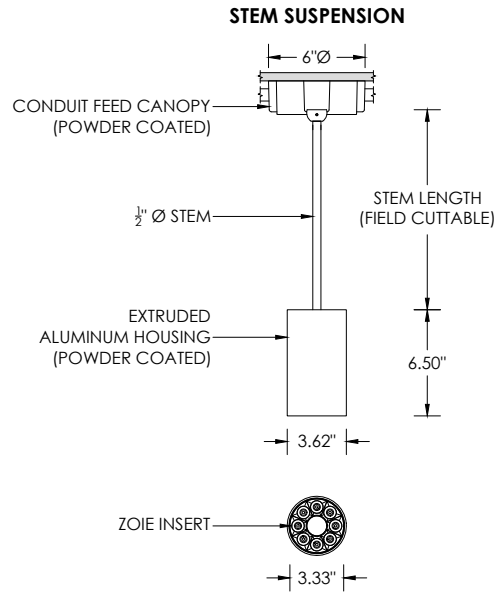

RECESSED 4" OCTAGONAL JUNCTION BOX BY OTHERS
STANDARD CANOPY MOUNT

SUITABLE FOR SLOPED CEILING

SUITABLE FOR SLOPED CEILING

SURFACE 4" OCTAGONAL X 1.5" DEEP JUNCTION BOX BY OTHERS
CONDUIT FEED CANOPY MOUNT (CFX OPTION)