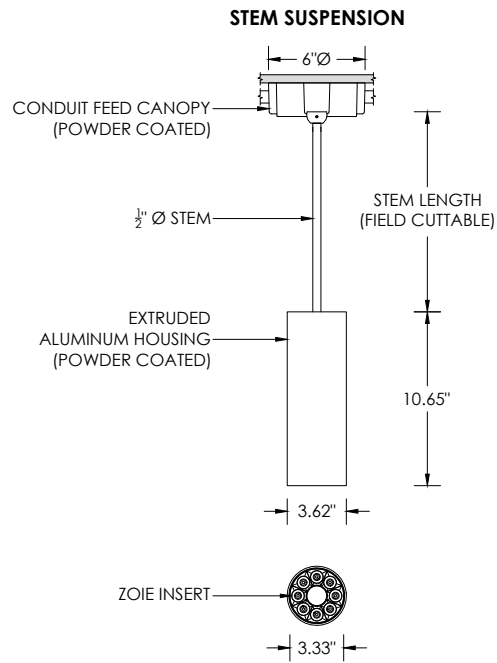

SUITABLE FOR SLOPED CEILING