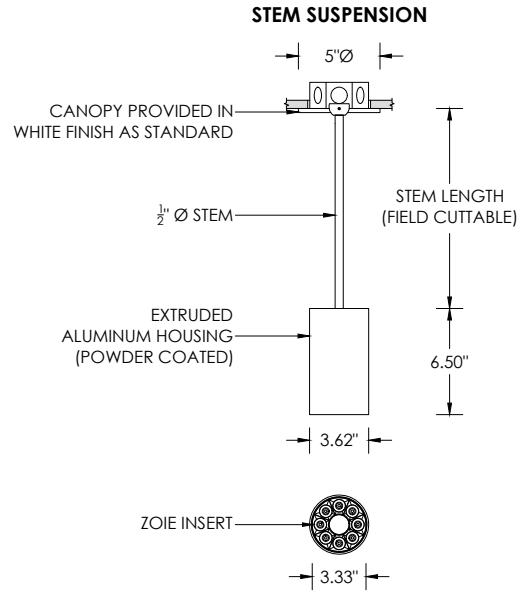

RECESSED 4" OCTAGONAL JUNCTION BOX BY OTHERS
STANDARD CANOPY MOUNT

SUITABLE FOR SLOPED CEILING