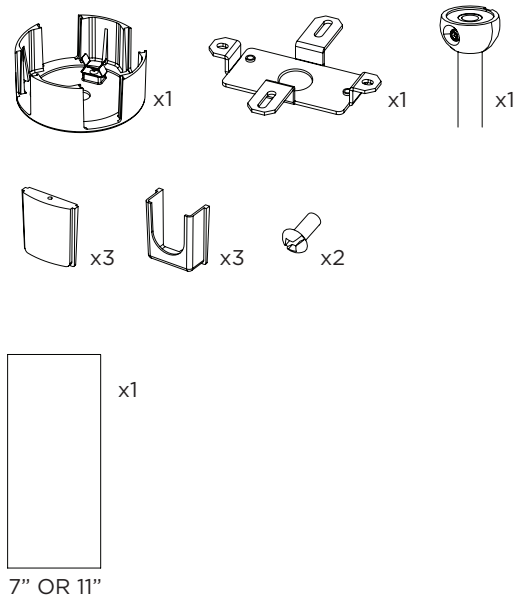

CONDUIT FEED CANOPY