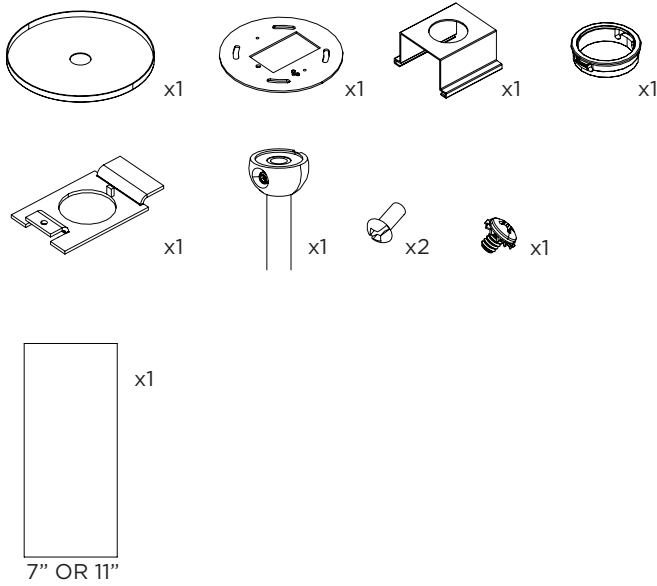

COMPONENTS

STANDARD CANOPY