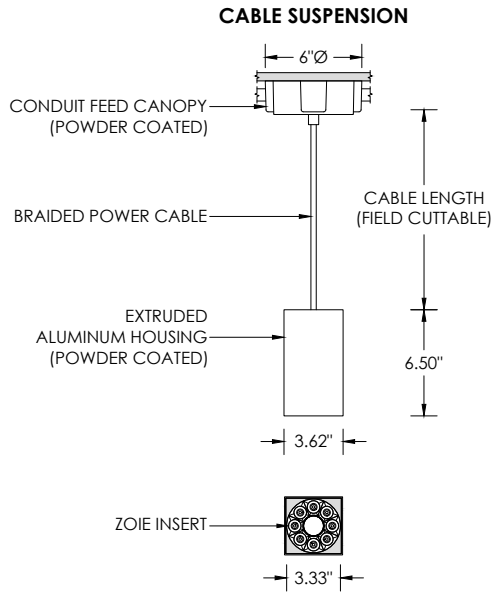

EMERGENCY

Remote emergency battery installed by others (not accessible through fixture aperture)
7W output for 90 minutes (+/- 700lm at 80+ CRI)
CA Title 24 Certified
Maximum remote mounting distance: 50ft (12AWG) or 25ft (14AWG)
Caution: Emergency Battery utilizes more than one power source and servicing should be performed by qualified personnel

RECESSED 4" OCTAGONAL JUNCTION BOX BY OTHERS
STANDARD CANOPY MOUNT

SUITABLE FOR SLOPED CEILING

SUITABLE FOR SLOPED CEILING

SURFACE 4" OCTAGONAL X 1.5" DEEP JUNCTION BOX BY OTHERS
CONDUIT FEED CANOPY MOUNT (CFX OPTION)