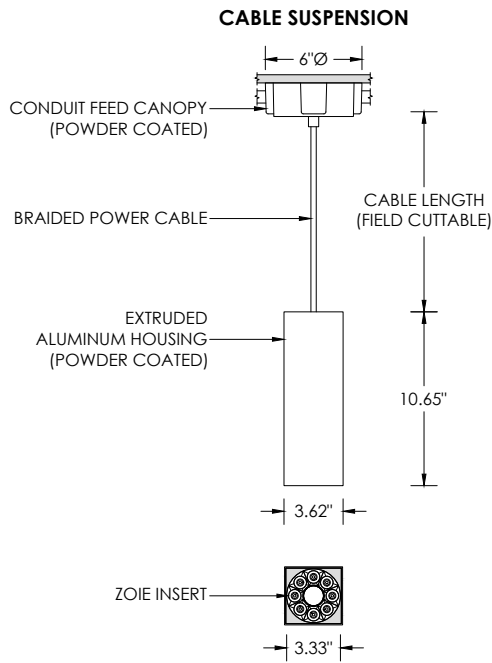

SUITABLE FOR SLOPED CEILING