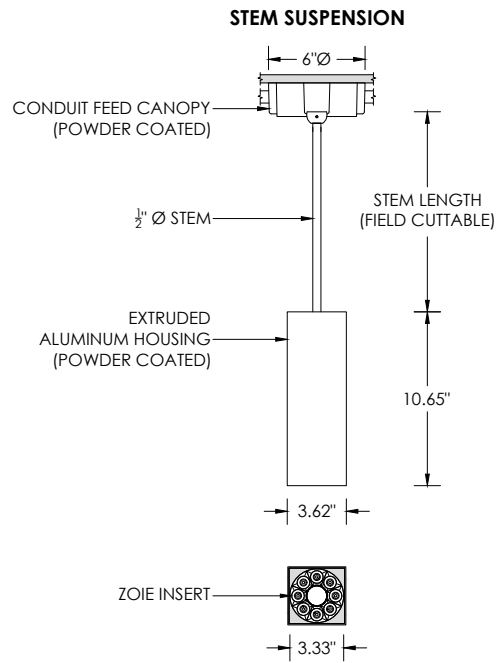

SUITABLE FOR SLOPED CEILING