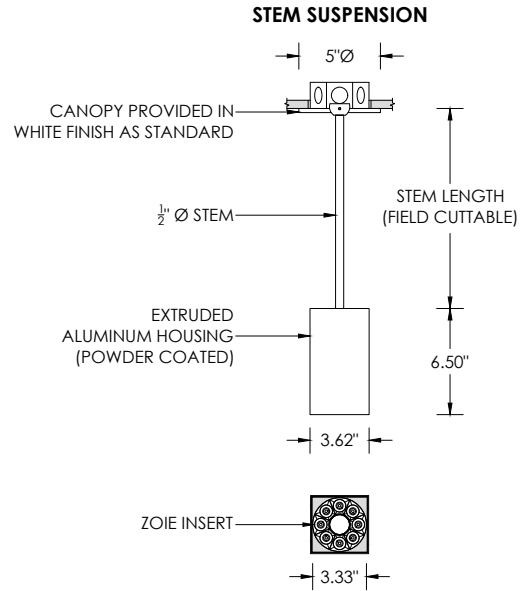

RECESSED 4" OCTAGONAL JUNCTION BOX BY OTHERS
STANDARD CANOPY MOUNT

SUITABLE FOR SLOPED CEILING