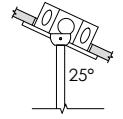

SUITABLE FOR SLOPED CEILING