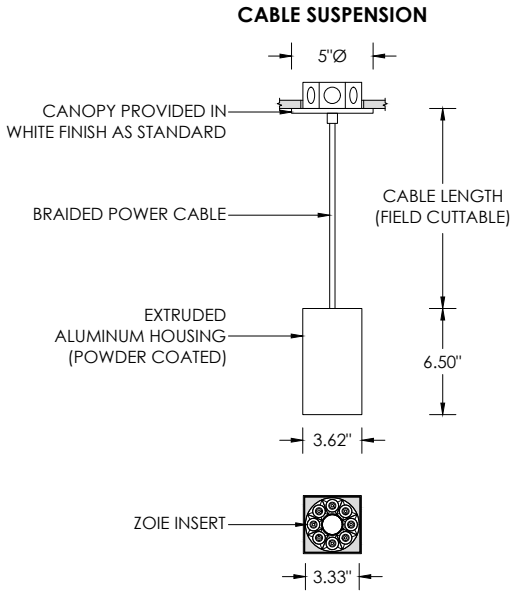

RECESSED 4" OCTAGONAL JUNCTION BOX BY OTHERS
STANDARD CANOPY MOUNT

SUITABLE FOR SLOPED CEILING