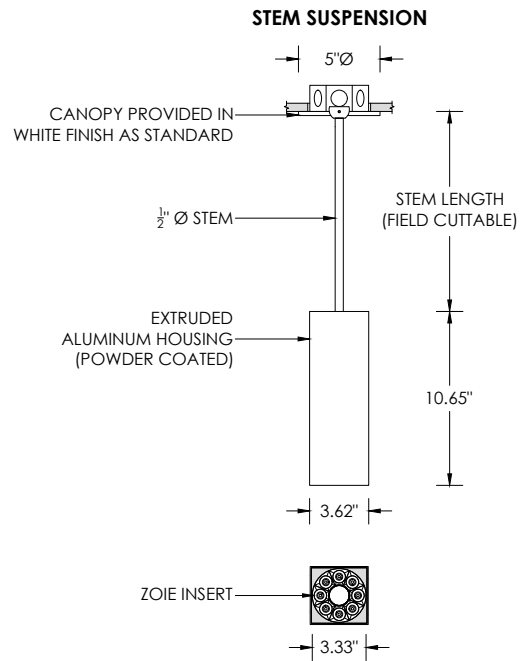

SUITABLE FOR SLOPED CEILING