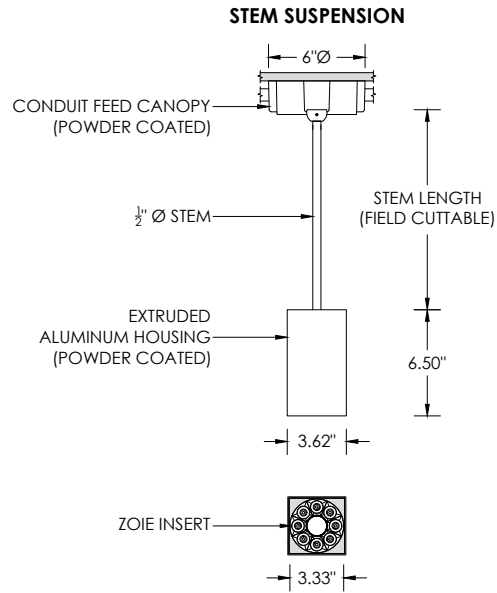

RECESSED 4" OCTAGONAL JUNCTION BOX BY OTHERS
STANDARD CANOPY MOUNT

SUITABLE FOR SLOPED CEILING

SUITABLE FOR SLOPED CEILING

SURFACE 4" OCTAGONAL X 1.5" DEEP JUNCTION BOX BY OTHERS
CONDUIT FEED CANOPY MOUNT (CFX OPTION)