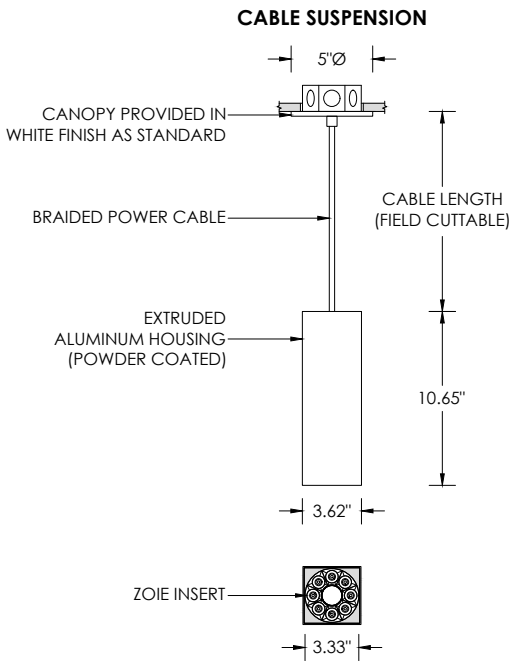

SUITABLE FOR SLOPED CEILING