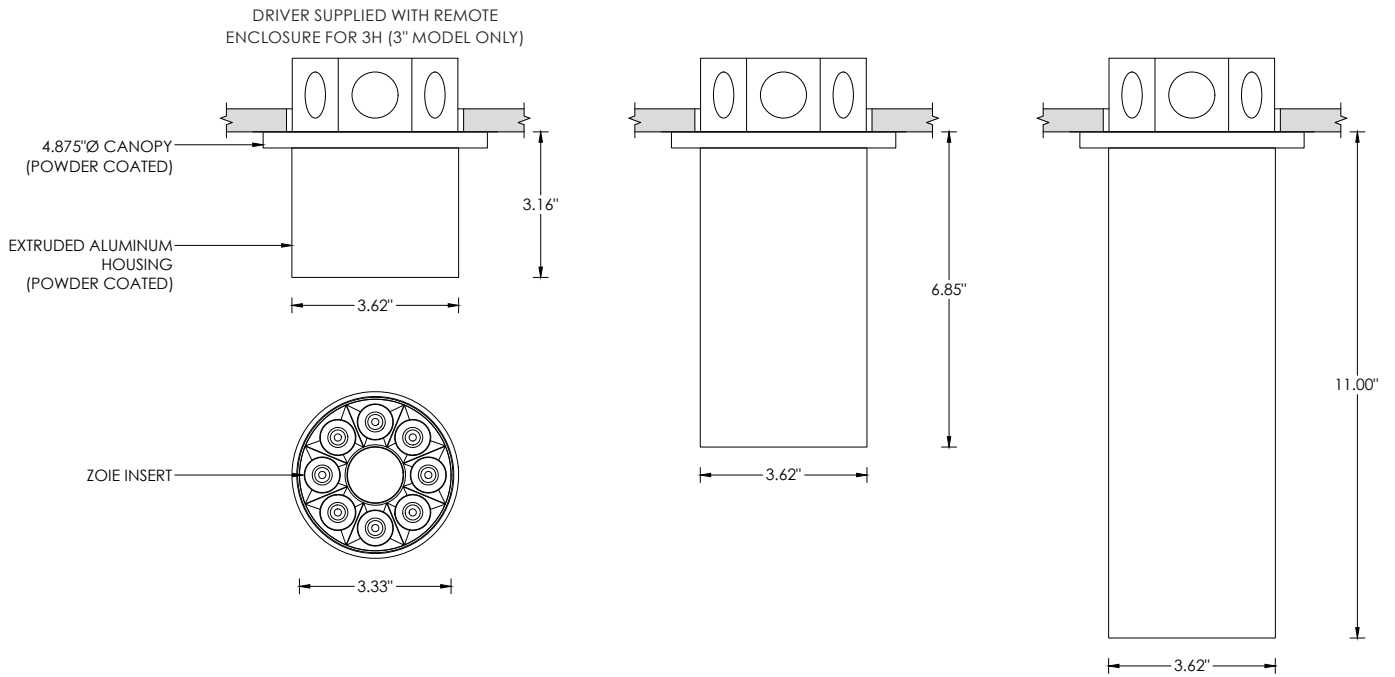

RECESSED 4" OCTAGONAL JUNCTION BOX BY OTHERS
STANDARD CANOPY MOUNT