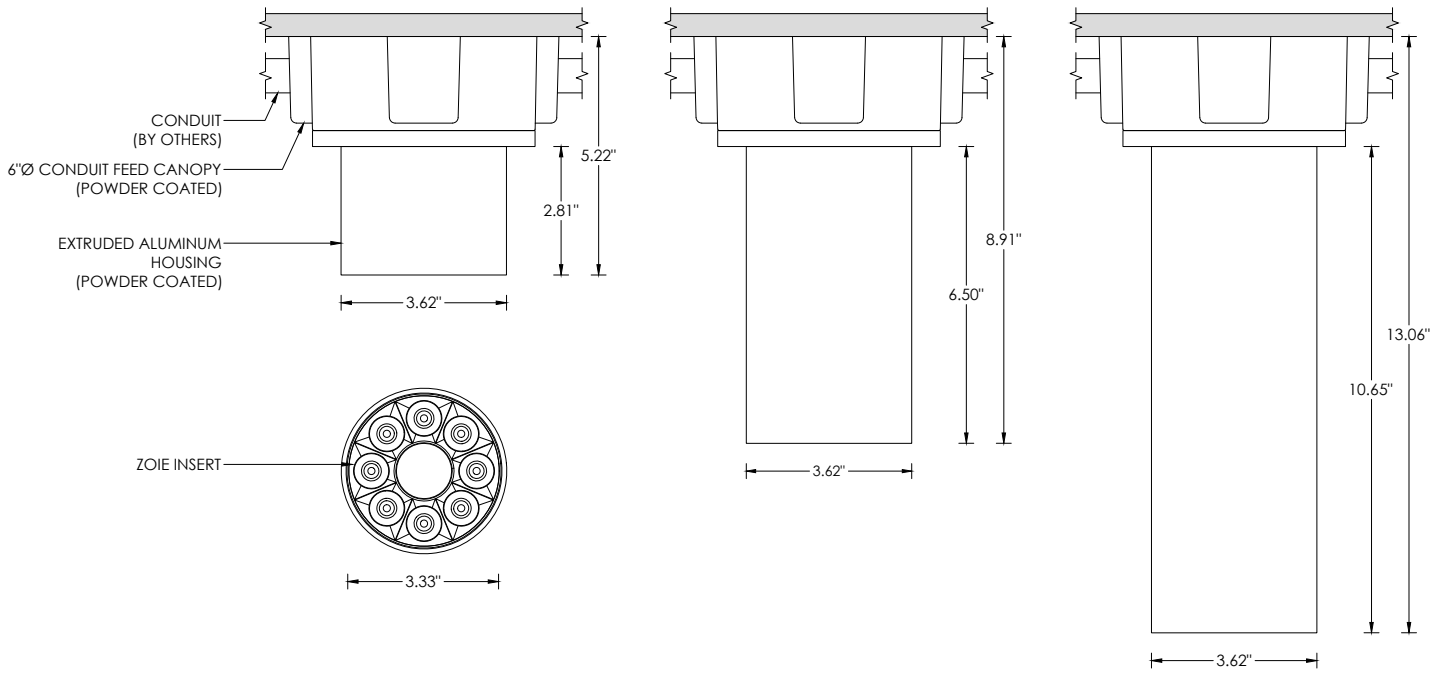

RECESSED 4" OCTAGONAL JUNCTION BOX BY OTHERS
STANDARD CANOPY MOUNT

RECESSED 4" OCTAGONAL JUNCTION BOX BY OTHERS
SEAMLESS CANOPY MOUNT (FXC OPTION) FOR NEW CONSTRUCTION ONLY

SURFACE 4" OCTAGONAL X 1.5" DEEP JUNCTION BOX BY OTHERS
CONDUIT FEED CANOPY MOUNT (CFX OPTION)