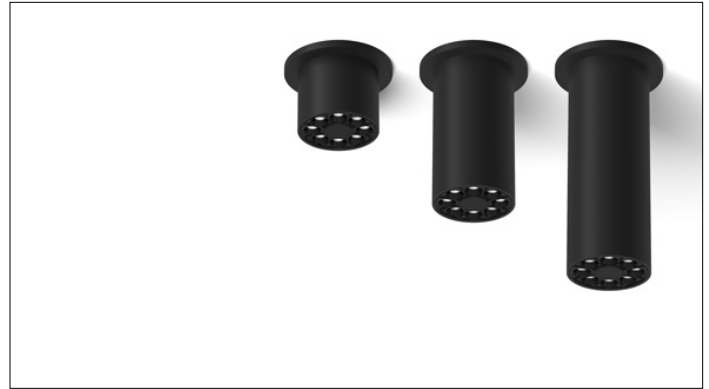

3G LIGHTING

3G-SDZ33R

3.3" ZOIE CYLINDER
3", 7" AND 11" HEIGHT

3.3" diameter Surface Mounted Zoie Cylinder
Companion to 3G-DZ33R Round Zoie Downlight
Regressed LED source provides maximum visual comfort, UGR <10
High gloss black or white louvers with proprietary optics and no glare
Extruded aluminum housing with powder coated finish
Lumen range up to 2000lm (80+ and 90+ CRI options)
100-1% dimming range standard with integral driver options

PROJECT:		TYPE:	
CATALOG#:		DATE:	QTY:

CAT. NO	FIXTURE HEIGHT	LUMEN OUTPUT	CRI	COLOR TEMP
3G-SDZ33R	3H - 3" HEIGHT * 7H - 7" HEIGHT * 11H - 11" HEIGHT <small>*3H & 7H up to 1750lm (80+CRI) *3H & 7H up to 1500lm (90+CRI)</small>	10 - 1000 LUMENS 15 - 1500 LUMENS 17 - 1750 LUMENS 20 - 2000 LUMENS <small>Lumen outputs are delivered lumens based on 80+ CRI, 3000K source. See performance chart for all options</small>	S80 - 80+ CRI H90 - 90+ CRI	27K - 2700K ¹ 30K - 3000K 35K - 3500K 40K - 4000K ¹