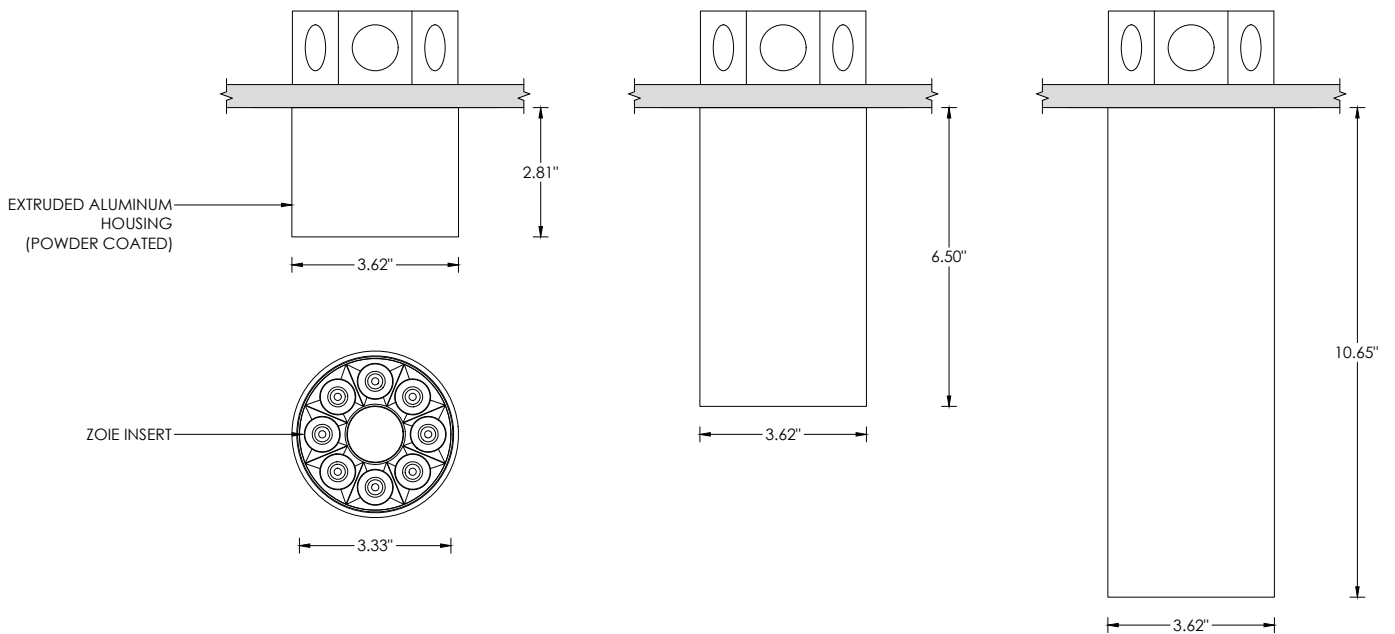

RECESSED 4" OCTAGONAL JUNCTION BOX BY OTHERS
STANDARD CANOPY MOUNT

RECESSED 4" OCTAGONAL JUNCTION BOX BY OTHERS
SEAMLESS CANOPY MOUNT (FXC OPTION) FOR NEW CONSTRUCTION ONLY

SURFACE 4" OCTAGONAL X 1.5" DEEP JUNCTION BOX BY OTHERS
CONDUIT FEED CANOPY MOUNT (CFX OPTION)