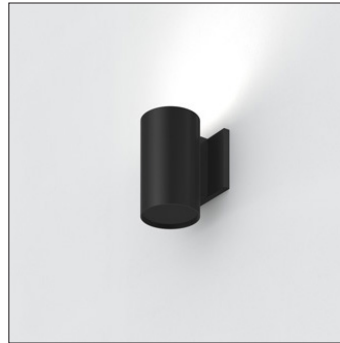

3G LIGHTING

3G-WDZ33R

3.3" ZOIE WALL CYLINDER
DIRECT OR INDIRECT
7" AND 11" HEIGHT

3.3" diameter high performance wall mounted Zoie cylinder LED system with performance up to 120 LPW
Delivered lumen range up to 2000lm (80+ and 90+ CRI options)
Available with direct or indirect distribution
Extruded aluminum housing with powder coated finish
Regressed LED source provides maximum visual comfort (UGR <10)
High gloss black or white louvers with proprietary optics and no glare
Companion to 3G-DZ33R Zoie downlight and cylinder family

PRODUCTION Q4 2024

DIRECT - 7"

DIRECT - 11"

INDIRECT - 7"

INDIRECT - 11"

OPTICS

PERFORMANCE

LUMEN OUTPUT	DELIVERED LUMENS	SYSTEM WATTS	EFFICACY (LPW)
1000	1000	8.4	122.4
1500	1500	13.2	117.4
1750	1750	15.4	116.8
2000	2000	18.4	111.7

BASED ON 80+ CRI, 3000K WITH 20D OPTIC
Lumen output and actual wattage may vary +/- 5%

DIMENSIONS

PROJECT:		TYPE:	
CATALOG#:		DATE:	QTY:

CAT. NO	DISTRIBUTION	FIXTURE HEIGHT	LUMEN OUTPUT (DELIVERED LUMENS)
3G-WDZ33R	D - DIRECT I - INDIRECT	7H - 7" HEIGHT * 11H - 11" HEIGHT *7H available up to 1750lm (80+CRI) 7H available up to 1500lm (90+CRI) (DIM & LE options)	10 - 1000 LUMENS 15 - 1500 LUMENS 17 - 1750 LUMENS 20 - 2000 LUMENS *All lumens outputs are delivered lumens