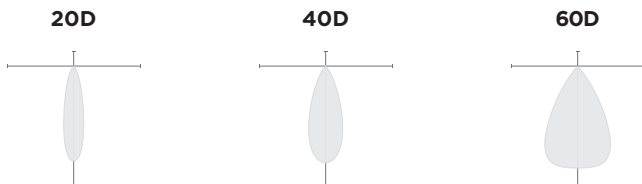

3G LIGHTING

3G-WDZ33R

3.3" ZOIE WALL CYLINDER
DIRECT OR INDIRECT
7" AND 11" HEIGHT

3.3" diameter high performance wall mounted Zoie cylinder LED system with performance up to 120 LPW
Delivered lumen range up to 2000lm (80+ and 90+ CRI options)
Available with direct or indirect distribution
Extruded aluminum housing with powder coated finish
Regressed LED source provides maximum visual comfort (UGR <10)
High gloss black or white louvers with proprietary optics and no glare
Companion to 3G-DZ33R Zoie downlight and cylinder family

PRODUCTION Q4 2024

DIRECT - 7"

DIRECT - 11"

INDIRECT - 7"

INDIRECT - 11"

OPTICS

PERFORMANCE

LUMEN OUTPUT	DELIVERED LUMENS	SYSTEM WATTS	EFFICACY (LPW)
1000	1000	8.4	122.4
1500	1500	13.2	117.4
1750	1750	15.4	116.8
2000	2000	18.4	111.7

BASED ON 80+ CRI, 3000K WITH 20D OPTIC
Lumen output and actual wattage may vary +/- 5%

DIMENSIONS

PROJECT:		TYPE:	
CATALOG#:		DATE:	QTY:

CAT. NO	DISTRIBUTION	FIXTURE HEIGHT	LUMEN OUTPUT (DELIVERED LUMENS)
3G-WDZ33R	D - DIRECT I - INDIRECT	7H - 7" HEIGHT * 11H - 11" HEIGHT *7H available up to 1750lm (80+CRI) 7H available up to 1500lm (90+CRI) (DIM & LE options)	10 - 1000 LUMENS 15 - 1500 LUMENS 17 - 1750 LUMENS 20 - 2000 LUMENS *All lumens outputs are delivered lumens

CRI	COLOR TEMP	BEAM ANGLE	VOLTAGE
S80 - 80+ CRI H90 - 90+ CRI ¹	27K - 2700K ¹ 30K - 3000K 35K - 3500K 40K - 4000K ¹	20D - 20° 40D - 40° 60D - 60°	UNV - 120/277V 120 - 120V 347 - 347V ²

DRIVER	HOUSING FINISH	LOUVER FINISH
DIM - 0-10V (100-1%) LE - PHASE DIM ³ (TRIAC/ELV, 100-1%) D01 - 0-10V (100-0.1%) ⁴ DALI - DALI (100-1%) ^{4,5} DHL2 - LUTRON HI-LUME ⁴ (1% ECOSYSTEM) DMX - DMX (100-0%) ⁴	BK - BLACK WH - WHITE SV - SILVER	BLV - BLACK WLV - WHITE