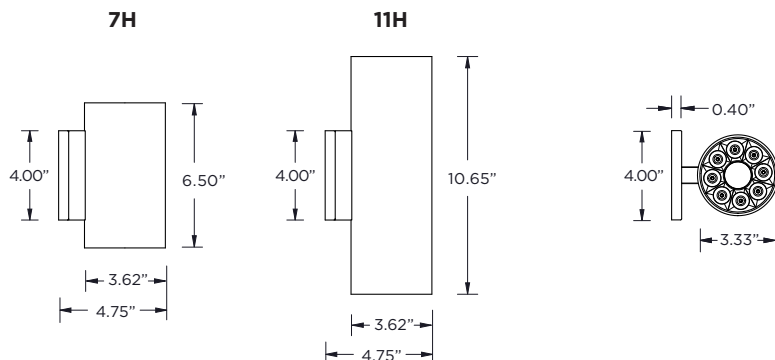

3G LIGHTING

3G-WDZ33R

3.3" ZOIE WALL CYLINDER
DIRECT OR INDIRECT
7" AND 11" HEIGHT

3.3" diameter high performance wall mounted Zoie cylinder LED system with performance up to 120 LPW
Delivered lumen range up to 2000lm (80+ and 90+ CRI options)
Available with direct or indirect distribution
Extruded aluminum housing with powder coated finish
Regressed LED source provides maximum visual comfort (UGR <10)
High gloss black or white louvers with proprietary optics and no glare
Companion to 3G-DZ33R Zoie downlight and cylinder family

PRODUCTION Q4 2024

DIRECT - 7"

DIRECT - 11"

INDIRECT - 7"

INDIRECT - 11"

OPTICS

PERFORMANCE

LUMEN OUTPUT	DELIVERED LUMENS	SYSTEM WATTS	EFFICACY (LPW)
1000	1000	8.4	122.4
1500	1500	13.2	117.4
1750	1750	15.4	116.8
2000	2000	18.4	111.7

BASED ON 80+ CRI, 3000K WITH 20D OPTIC
Lumen output and actual wattage may vary +/- 5%

DIMENSIONS

PROJECT:		TYPE:	
CATALOG#:		DATE:	QTY:

CAT. NO	DISTRIBUTION	FIXTURE HEIGHT	LUMEN OUTPUT (DELIVERED LUMENS)
3G-WDZ33R	D - DIRECT I - INDIRECT	7H - 7" HEIGHT * 11H - 11" HEIGHT *7H available up to 1750lm (80+CRI) 7H available up to 1500lm (90+CRI) (DIM & LE options)	10 - 1000 LUMENS 15 - 1500 LUMENS 17 - 1750 LUMENS 20 - 2000 LUMENS *All lumens outputs are delivered lumens