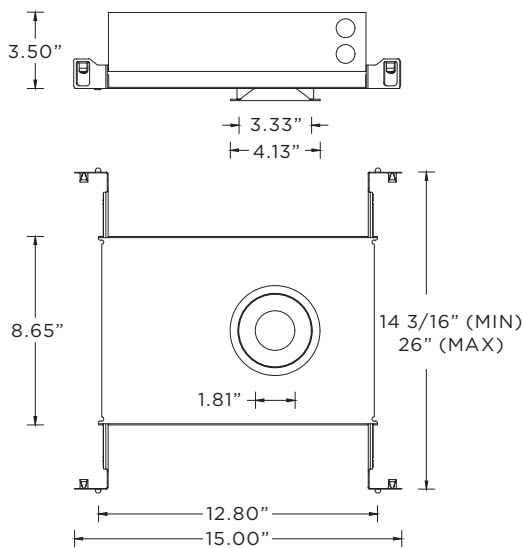

- **SH** - IC Rated Shallow Housing (2200lm max)
- **ATSH** - Airtight Shallow Housing (2200lm max)
- **CP** - Chicago Plenum Housing (2200lm max)