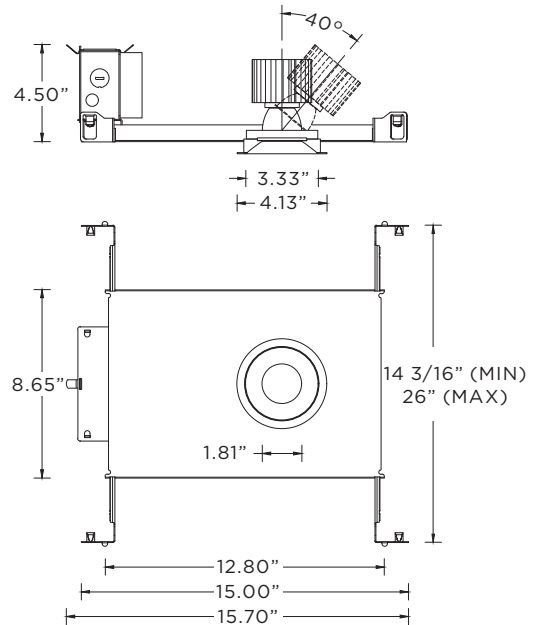

NCF - New Construction Frame (Non-IC) (3000lm max)