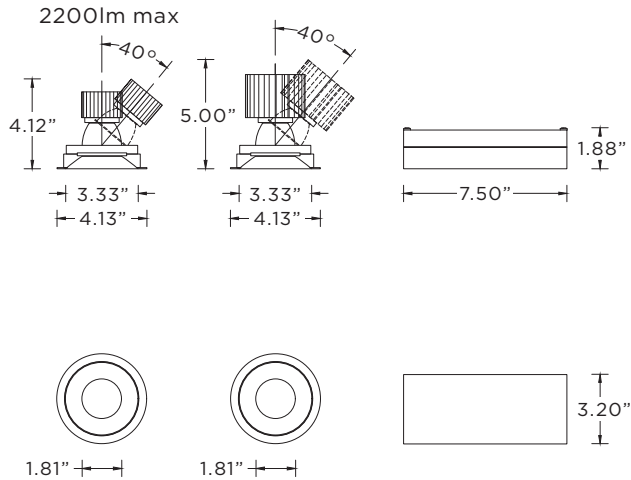

TRIM HOUSING OPTIONS

RMD - Remodel (Non-IC) (3000lm max)