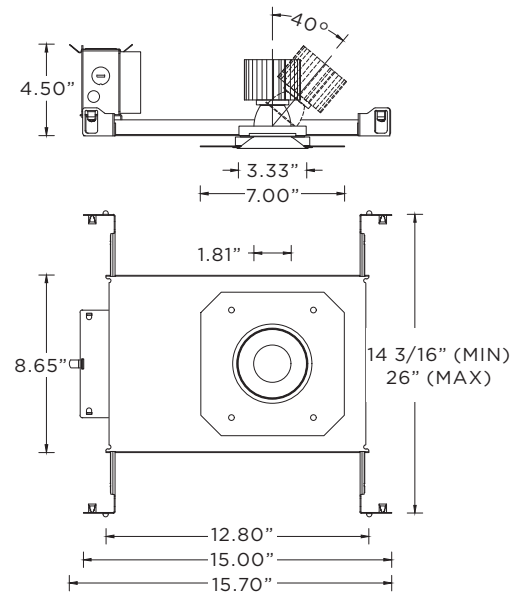

NCF - New Construction Frame (Non-IC) (3000lm max)