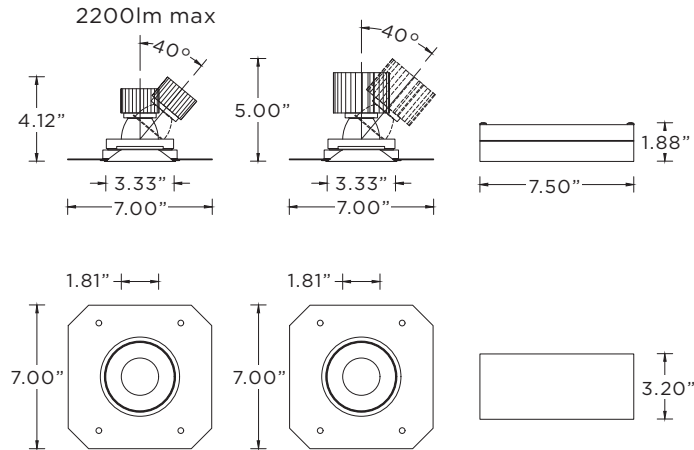

TRIMLESS HOUSING OPTIONS

RMD - Remodel (Non-IC) (3000lm max)