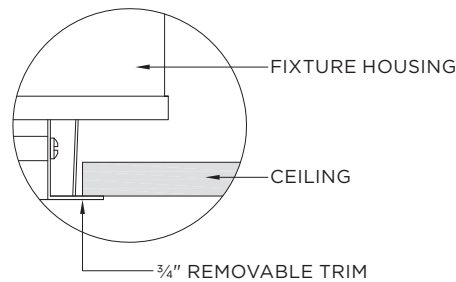

MOUNTING

Trim fixture designed for use in drywall, wood, acoustic ceiling tiles, and other architectural ceiling materials
Trimless fixture designed for use in drywall, mud-in ceiling applications
Butterfly brackets compatible with 1/2" x 1/2" channel, 1/2", 5/8", 3/4" bar hanger, 1/2" EMT, and furring strips (supplied by others)

TRIM HOUSING OPTIONS

- NC** - New Construction (Non-IC)
- IC** - IC Housing (2200lm max)
- CP** - Chicago Plenum Housing

SH - Shallow Housing (IC rated) (2200lm max)

TRIMLESS HOUSING OPTIONS

- NC** - New Construction (Non-IC)
- IC** - IC Housing (2200lm max)
- CP** - Chicago Plenum Housing