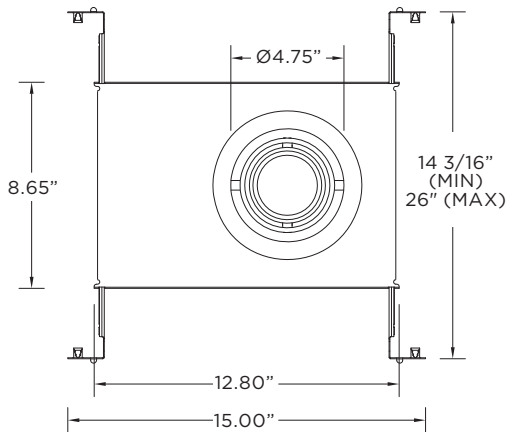

SH - Shallow Housing (IC rated) (2200lm max)