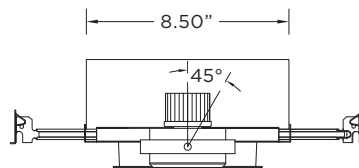

SH - Shallow Housing (IC rated) (2200lm max)