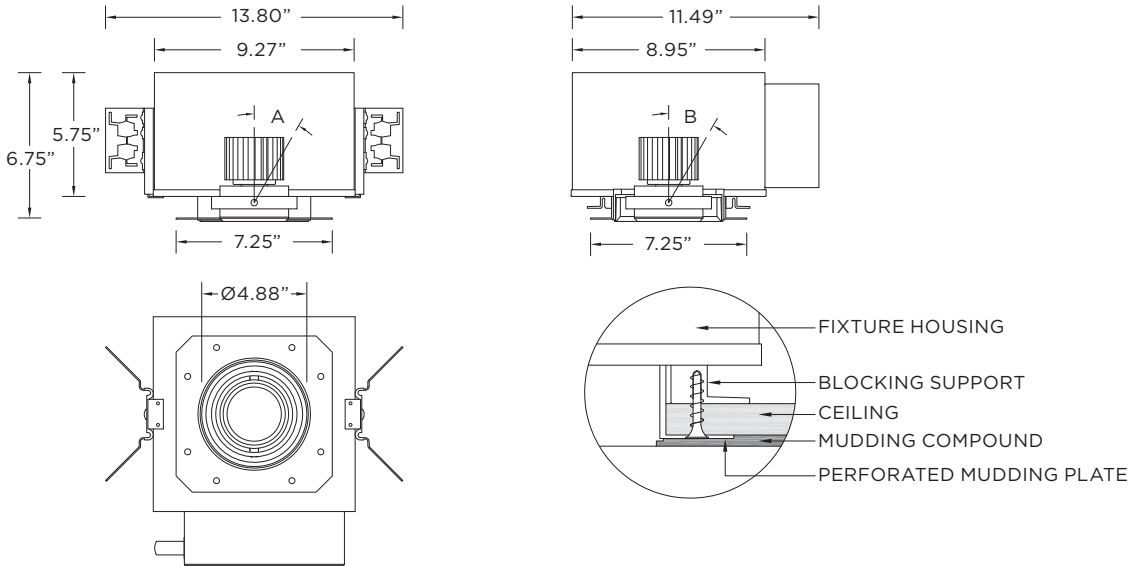

TRIM HOUSING OPTIONS

- NC** - New Construction (Non-IC)
- IC** - IC Housing (2200lm max)
- CP** - Chicago Plenum Housing

SH - Shallow Housing (IC rated) (2200lm max)

TRIMLESS HOUSING OPTIONS

- NC** - New Construction (Non-IC)
- IC** - IC Housing (2200lm max)
- CP** - Chicago Plenum Housing