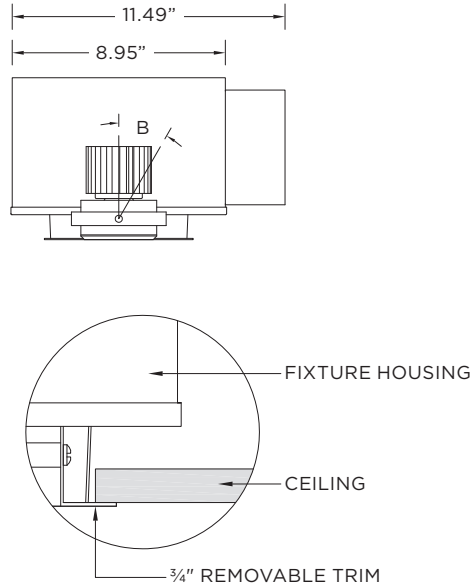

TRIM HOUSING OPTIONS

- **NC** - New Construction (Non-IC)
- **IC** - IC Housing (2200lm max)
- **CP** - Chicago Plenum Housing