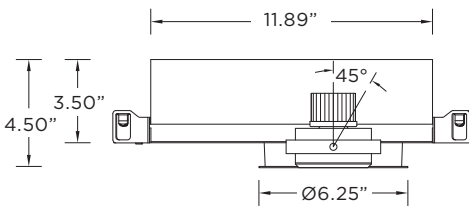

SH - Shallow Housing (IC rated) (2200lm max)