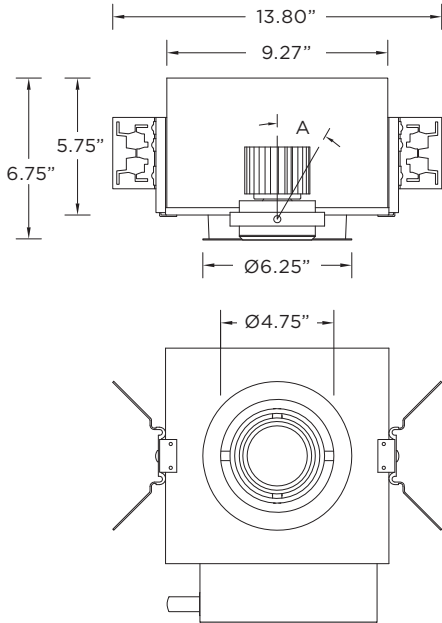

TRIM HOUSING OPTIONS

- **NC** - New Construction (Non-IC)
- **IC** - IC Housing (2200lm max)
- **CP** - Chicago Plenum Housing