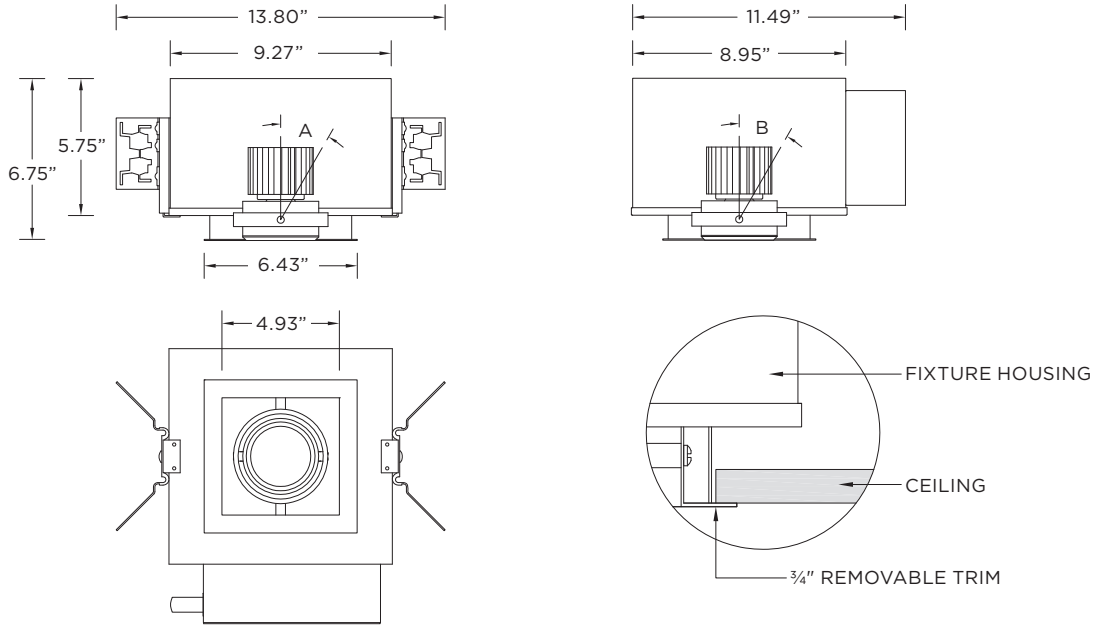

TRIM HOUSING OPTIONS

- **NC** - New Construction (Non-IC)
- **IC** - IC Housing (2200lm max)
- **CP** - Chicago Plenum Housing