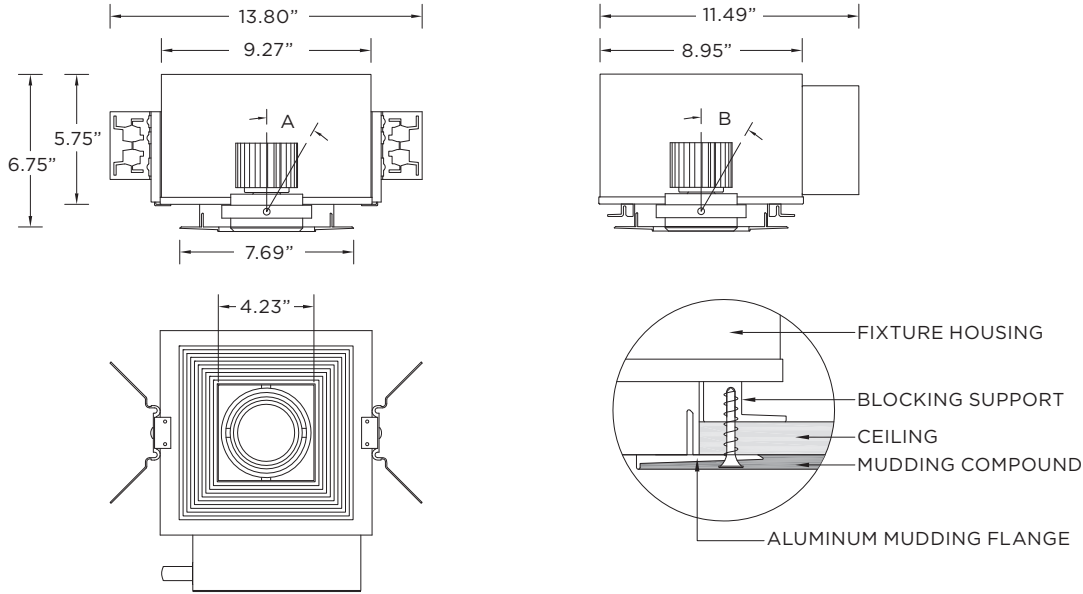

TRIMLESS HOUSING OPTIONS

- **NC** - New Construction (Non-IC)
- **IC** - IC Housing (2200lm max)
- **CP** - Chicago Plenum Housing