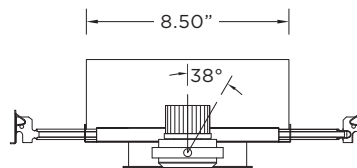

SH - Shallow Housing (IC Rated)