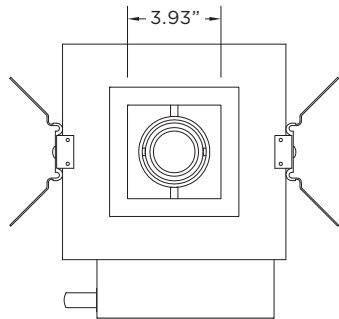

TRIM HOUSING OPTIONS

- **NC** - New Construction (Non-IC)
- **IC** - IC Housing
- **CP** - Chicago Plenum Housing