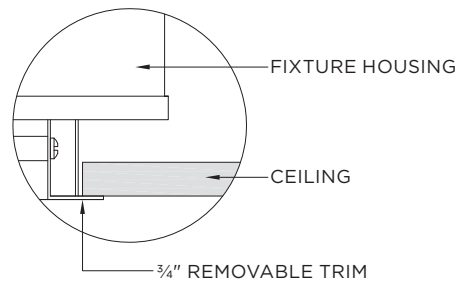

TRIM

Features a 3/4" removable trim assembly designed to conceal inner hardware

TRIMLESS

Aluminum mudding flange features a unique reveal that emulates drywall
Integral aluminum blocking support provided to ensure fixture is properly secured within ceiling structure

MOUNTING

Trim fixture designed for use in drywall, wood, acoustic ceiling tiles, and other architectural ceiling materials
Trimless fixture designed for use in drywall, mud-in ceiling applications
Butterfly brackets compatible with 1/2" x 1/2" channel, 1/2", 5/8", 3/4" bar hanger, 1/2" EMT, and furring strips (supplied by others)

TRIM HOUSING OPTIONS

- NC** - New Construction (Non-IC)
- IC** - IC Housing
- CP** - Chicago Plenum Housing

SH - Shallow Housing (IC Rated)

TRIMLESS HOUSING OPTIONS

- NC** - New Construction (Non-IC)
- IC** - IC Housing
- CP** - Chicago Plenum Housing