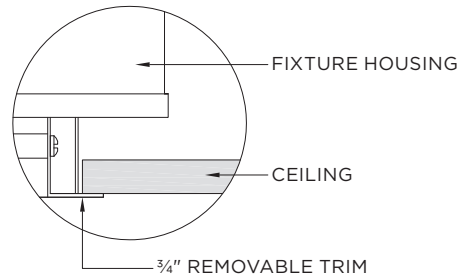

TRIM

Features a 3/4" removable trim assembly designed to conceal inner hardware

TRIMLESS

Aluminum mudding flange features a unique reveal that emulates drywall
Integral aluminum blocking support provided to ensure fixture is properly secured within ceiling structure

MOUNTING

Trim fixture designed for use in drywall, wood, acoustic ceiling tiles, and other architectural ceiling materials
Trimless fixture designed for use in drywall, mud-in ceiling applications
Butterfly brackets compatible with 1/2" x 1/2" channel, 1/2", 5/8", 3/4" bar hanger, 1/2" EMT, and furring strips (supplied by others)

TRIM HOUSING OPTIONS

- NC** - New Construction (Non-IC)
- IC** - IC Housing
- CP** - Chicago Plenum Housing

SH - Shallow Housing (IC Rated)

TRIMLESS HOUSING OPTIONS

- NC** - New Construction (Non-IC)
- IC** - IC Housing
- CP** - Chicago Plenum Housing