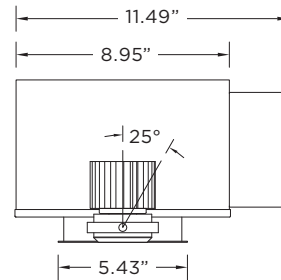

TRIM HOUSING

- **NC** - New Construction (Non-IC)
- **IC** - IC Housing
- **CP** - Chicago Plenum Housing