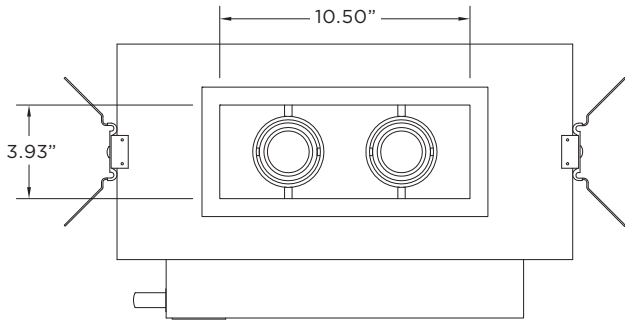

TRIM HOUSING

- **NC** - New Construction (Non-IC)
- **IC** - IC Housing
- **CP** - Chicago Plenum Housing