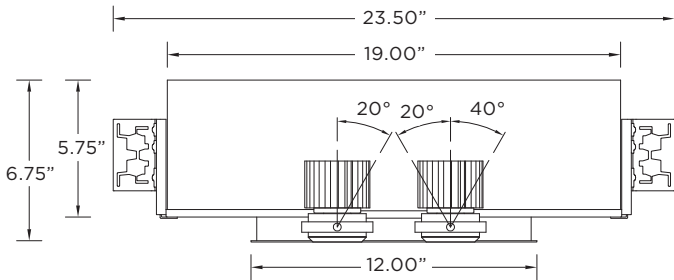

TRIM HOUSING

- **NC** - New Construction (Non-IC)
- **IC** - IC Housing
- **CP** - Chicago Plenum Housing