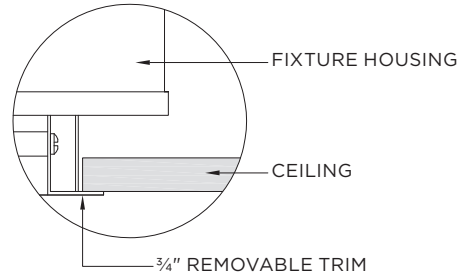

TRIM HOUSING

- **NC** - New Construction (Non-IC)
- **IC** - IC Housing
- **CP** - Chicago Plenum Housing