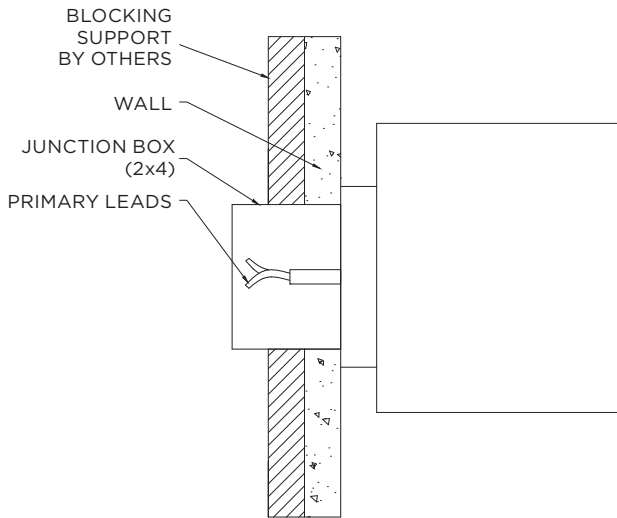

WALL LINIA

3G-4WLI-D
3.5" WALL
DIRECT

PERFORMANCE CHART (Based on 3500K, 4' length)

LENS OPTIONS	LED SYSTEM	WATTAGE/FT	LUMENS/FT	EFFICACY (LM/W)	IES FILES
FLUSH	L1 - LOW OUTPUT	3.5W	336	96	DOWNLOAD
	L2 - STANDARD OUTPUT	5.25W	517	98	DOWNLOAD
	L4 - HIGH OUTPUT	8.75W	888	101	DOWNLOAD
1" DROP	L1 - LOW OUTPUT	3.5W	351	100	DOWNLOAD
	L2 - STANDARD OUTPUT	5.25W	541	103	DOWNLOAD
	L4 - HIGH OUTPUT	8.75W	930	106	DOWNLOAD
2" DROP	L1 - LOW OUTPUT	3.5W	345	99	DOWNLOAD
	L2 - STANDARD OUTPUT	5.25W	531	101	DOWNLOAD
	L4 - HIGH OUTPUT	8.75W	913	104	DOWNLOAD

MOUNTING