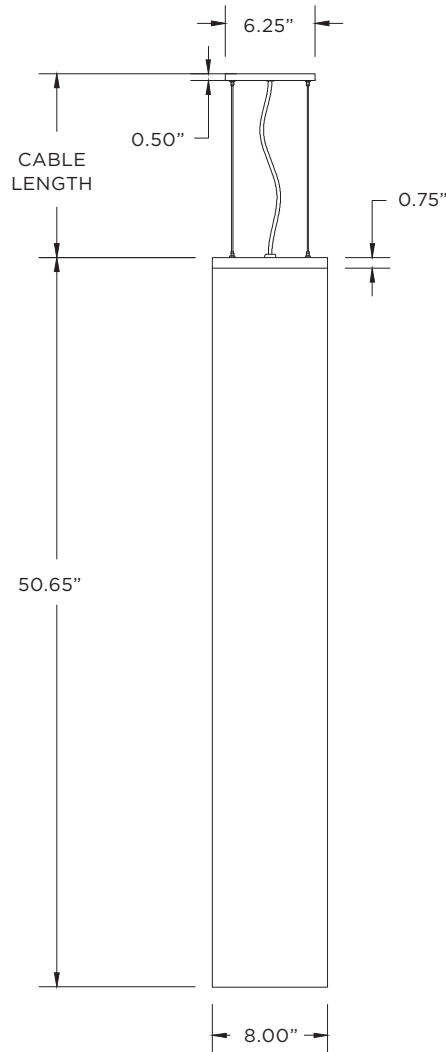

PROJECT

TYPE

DATE

CATALOG #