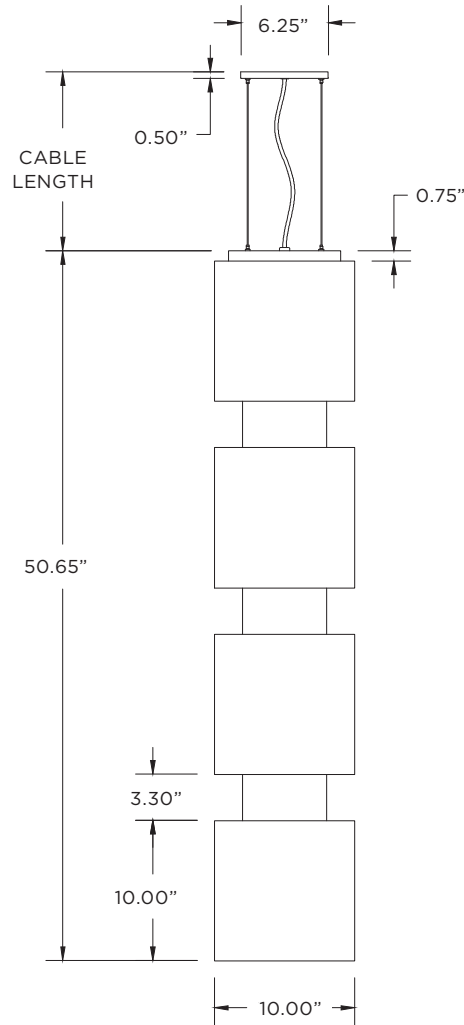

PROJECT

TYPE

DATE

CATALOG #