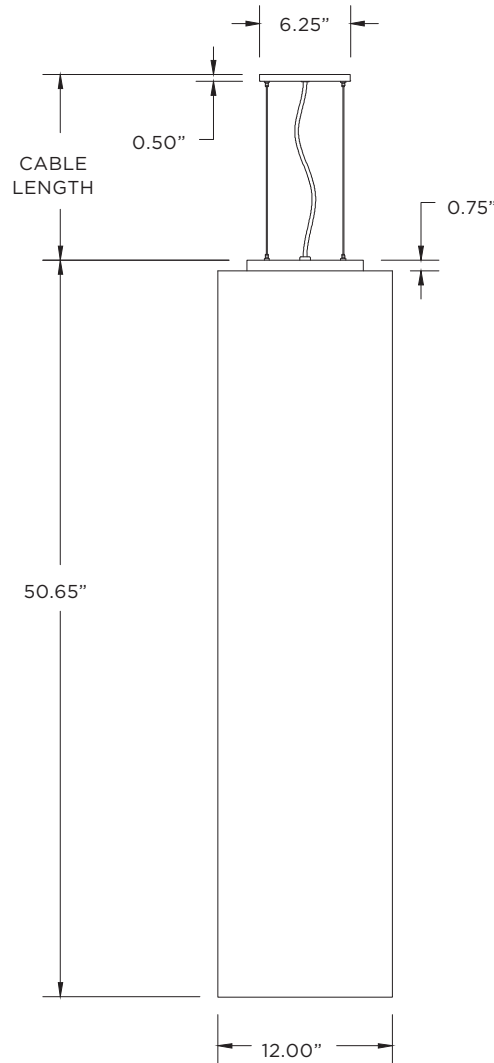

DATE

CATALOG #

ORDERING INFORMATION

CAT. NO	LED SYSTEM	COLOR TEMP	VOLTAGE	DRIVER	FINISH	CABLE LENGTH
3G-PKU1248V	L2 - STANDARD OUTPUT	27K - 2700K	120 - 120V	DIM - 0-10V (STANDARD 100-1%)	WH - WHITE (STANDARD)	60 - 60" (STANDARD)
		30K - 3000K	277 - 277V	DHL - LUTRON (3-WIRE-100-1%)	SV - SILVER	120 - 120"
	L4 - HIGH OUTPUT	35K - 3500K	347 - 347V (0-10V ONLY)	DHL2 - LUTRON (ECOSYSTEM-100-1%)		
		40K - 4000K		DALI - DALI (100-1%)		