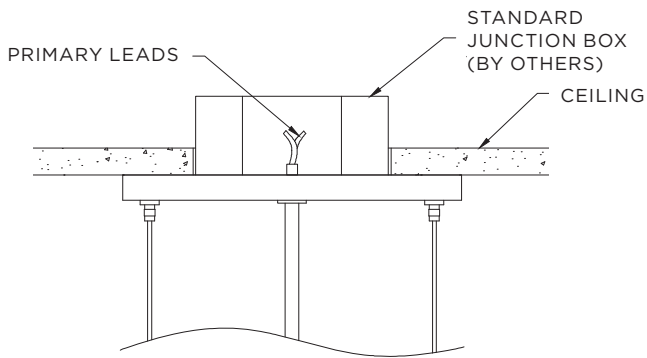

PENDANT KUBO VERTICAL

3G-PKU1248V
12" PENDANT

3G
LIGHTING

PERFORMANCE CHART (based on 3500K)

LED SYSTEM	SYSTEM WATTS	DELIVERED LUMENS	EFFICACY LM/W	IES FILES
STANDARD OUTPUT	45W	4599	103	DOWNLOAD
HIGH OUTPUT	60W	6182	103	DOWNLOAD

MOUNTING

NOTES