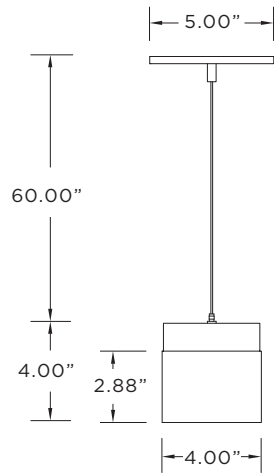

PENDANT - LINEAR KUBO | 3G - PLKU4 | 4" PENDANT

PROJECT

TYPE

DATE

CATALOG #

ORDERING INFORMATION

CAT. NO	LENGTH	LED SYSTEM	COLOR TEMP	VOLTAGE	DRIVER	FINISH	CABLE LENGTH	
3G-PLKU4	24 - 24"	L2 - STANDARD OUTPUT	27K - 2700K	120 - 120V	DIM - 0-10V (STANDARD - 100-1%)	WH - WHITE (STANDARD)	60 - 60" (STANDARD)	
	36 - 36"		30K - 3000K	277 - 277V				
	48 - 48"	L4 - HIGH OUTPUT	35K - 3500K		DHL - LUTRON (3-WIRE - 100-1%)	SV - SILVER	120 - 120"	
	60 - 60"		40K - 4000K					
	96 - 94"							DHL2 - LUTRON (ECOSYSTEM - 100-1%)
					DALI - DALI (100-1%)			
3G-PLKU4								

ORDERING EXAMPLE

3G-PLKU4-24-L2-30K-120-DIM-WH-60

Copyright 2016 3G Lighting.
P: 905-850-2305 F: 905-851-6490 | TF: 888-448-0440
3G reserves the right to change, without notice, specifications or materials for product improvement.

5 YEAR LIMITED WARRANTY

CAN MADE IN NORTH AMERICA **USA**
ARRA COMPLIANT