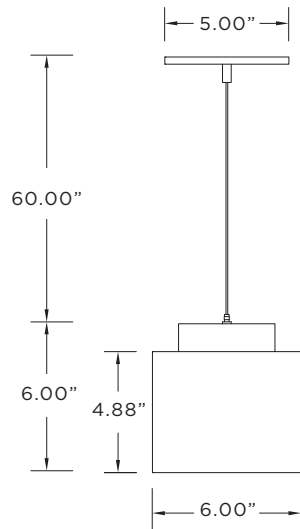

PROJECT

TYPE

DATE

CATALOG #

ORDERING INFORMATION

CAT. NO	LENGTH	LED SYSTEM	COLOR TEMP	VOLTAGE	DRIVER	FINISH	CABLE LENGTH
3G-PLKU6	24 - 24"	L2 - STANDARD OUTPUT	27K - 2700K	120 - 120V	DIM - 0-10V (STANDARD - 100-1%)	WH - WHITE (STANDARD)	60 - 60" (STANDARD)
	36 - 36"		30K - 3000K	277 - 277V			
	48 - 48"	L4 - HIGH OUTPUT	35K - 3500K		DHL - LUTRON (3-WIRE - 100-1%)		
	60 - 60"		40K - 4000K	DHL2 - LUTRON (ECOSYSTEM - 100-1%)			
	96 - 94"					DALI - DALI (100-1%)	
3G-PLKU6							