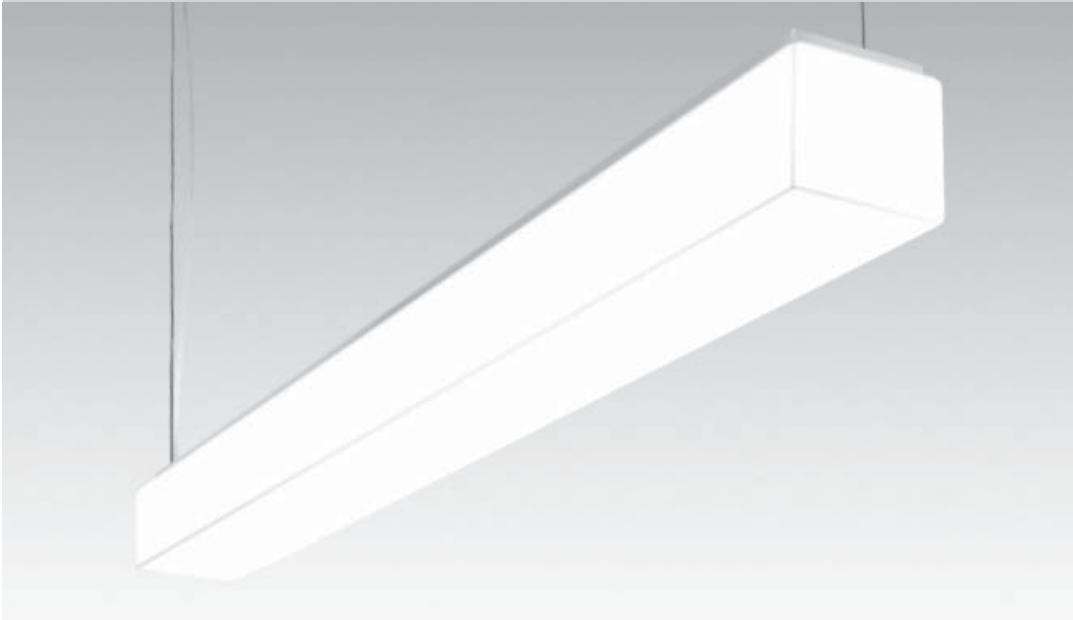

PENDANT LINEAR KUBO

3G-PLKU6 6" PENDANT

3G
LIGHTING

Surface Linear Kubo

Recessed Linear Kubo

Pendant Kubo

Surface Kubo

FEATURES

CONSTRUCTION

- White sandblasted acrylic diffuser. Fabricated with mitered corners
- Fixture collar and mounting canopy fabricated in steel with powder coated finish
- Modified configurations available upon request