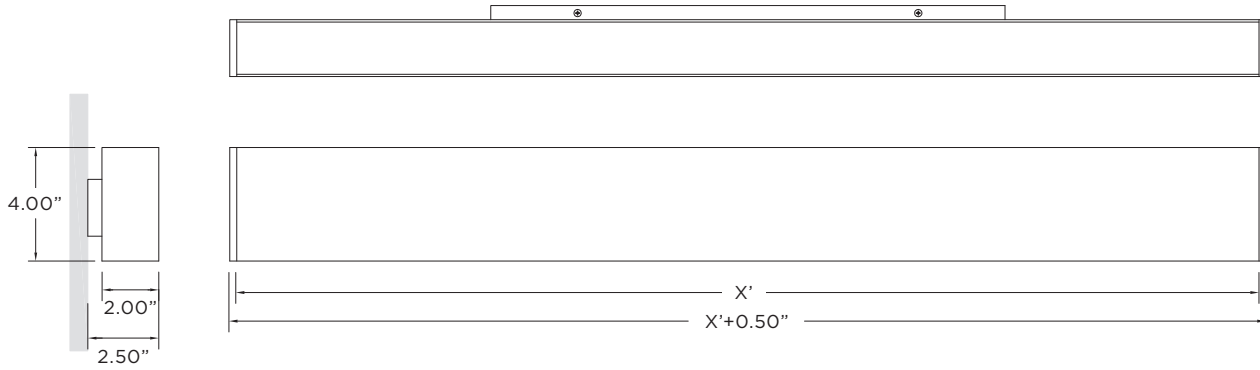

PROJECT	TYPE	DATE
CATALOG #		

LENS OPTIONS

FL - FLUSH LENS

DD1 - 1" DROP LENS

DD2 - 2" DROP LENS

ORDERING INFORMATION

CAT. NO	LED SYSTEM		COLOR TEMP	VOLTAGE	DRIVER
	DIRECT	INDIRECT			
3G-2WLI-DI	L1 - LOW OUTPUT	L1 - LOW OUTPUT	27K - 2700K	120 - 120V	DIM - 0-10V (STANDARD 100-1%)
	L2 - STANDARD OUTPUT	L2 - STANDARD OUTPUT	30K - 3000K	277 - 277V	DHL - LUTRON (3-WIRE-100-1%)
	L4 - HIGH OUTPUT	L4 - HIGH OUTPUT	35K - 3500K	347 - 347V (0-10V ONLY)	DHL2 - LUTRON (ECOSYSTEM-100-1%)
			40K - 4000K		DALI - DALI (100-1%)

3G-2WLI-DI					

LENS OPTIONS	FINISH	CIRCUITING	OPTIONS	LENGTH (FEET)
FL - FLUSH DD1 - 1" DROP LENS DD2 - 2" DROP LENS	WH - WHITE (STANDARD) SV - SILVER BK - BLACK	1C - 1 CIRCUIT 2C - 2 CIRCUITS	EM - EMERGENCY BATTERY (4' SECTION)	S - ___' (STRAIGHT RUN) Individual units available in 3', 4', 5', or 8', continuous runs available in 1' increments.

NOTE: Indirect lens available in flush only.

ORDERING EXAMPLE   **3G-2WLI-DI-L2-L2-30K-120-DIM-FL-WH-2C-S-8'**

Copyright 2016 3G Lighting.
P: 905-850-2305 F: 905-851-6490 | TF: 888-448-0440
3G reserves the right to change, without notice, specifications or materials for product improvement.