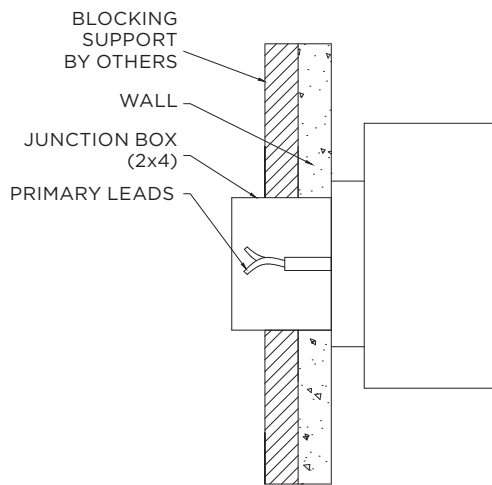

WALL LINIA

3G-2WLI-DI
2" WALL
DIRECT & INDIRECT

3G
LIGHTING

PERFORMANCE CHART (Based on 3500K, 4' length)

LENS OPTIONS	LED SYSTEM	WATTAGE/FT	LUMENS/FT	EFFICACY (LM/W)	DISTRIBUTION	IES FILES
FLUSH	L1 - LOW OUTPUT	7W	795	114	45/55	DOWNLOAD
	L2 - STANDARD OUTPUT	11W	1108	103	45/55	DOWNLOAD
	L4 - HIGH OUTPUT	18W	1889	104	45/55	DOWNLOAD
1" DROP	L1 - LOW OUTPUT	7W	816	117	40/60	DOWNLOAD
	L2 - STANDARD OUTPUT	11W	1136	106	40/60	DOWNLOAD
	L4 - HIGH OUTPUT	18W	1936	106	40/60	DOWNLOAD
2" DROP	L1 - LOW OUTPUT	7W	815	116	40/60	DOWNLOAD
	L2 - STANDARD OUTPUT	11W	1135	106	40/60	DOWNLOAD
	L4 - HIGH OUTPUT	18W	1933	106	40/60	DOWNLOAD

ADDITIONAL IES FILES FOR THIS PRODUCT FOUND [HERE](#)

MOUNTING

NOTES: