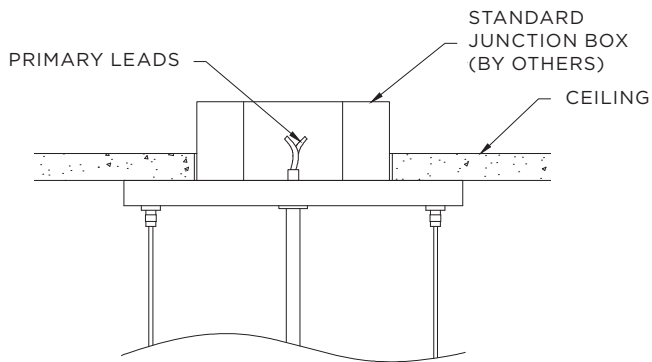

PENDANT KUBO SINGLE

3G-PKU
6", 8", 12" PENDANT

PERFORMANCE CHART (based on 3500K)

SIZE	LED SYSTEM	SYSTEM WATTS	DELIVERED LUMENS	EFFICACY LM/W	IES FILES
6"	STANDARD OUTPUT	5.1W	460	90	DOWNLOAD
	HIGH OUTPUT	11W	865	79	DOWNLOAD
8"	STANDARD OUTPUT	11.5W	652	57	DOWNLOAD
	HIGH OUTPUT	16.7W	856	51	DOWNLOAD
12"	STANDARD OUTPUT	11.5W	670	59	DOWNLOAD
	HIGH OUTPUT	16.7W	878	53	DOWNLOAD

MOUNTING

NOTES