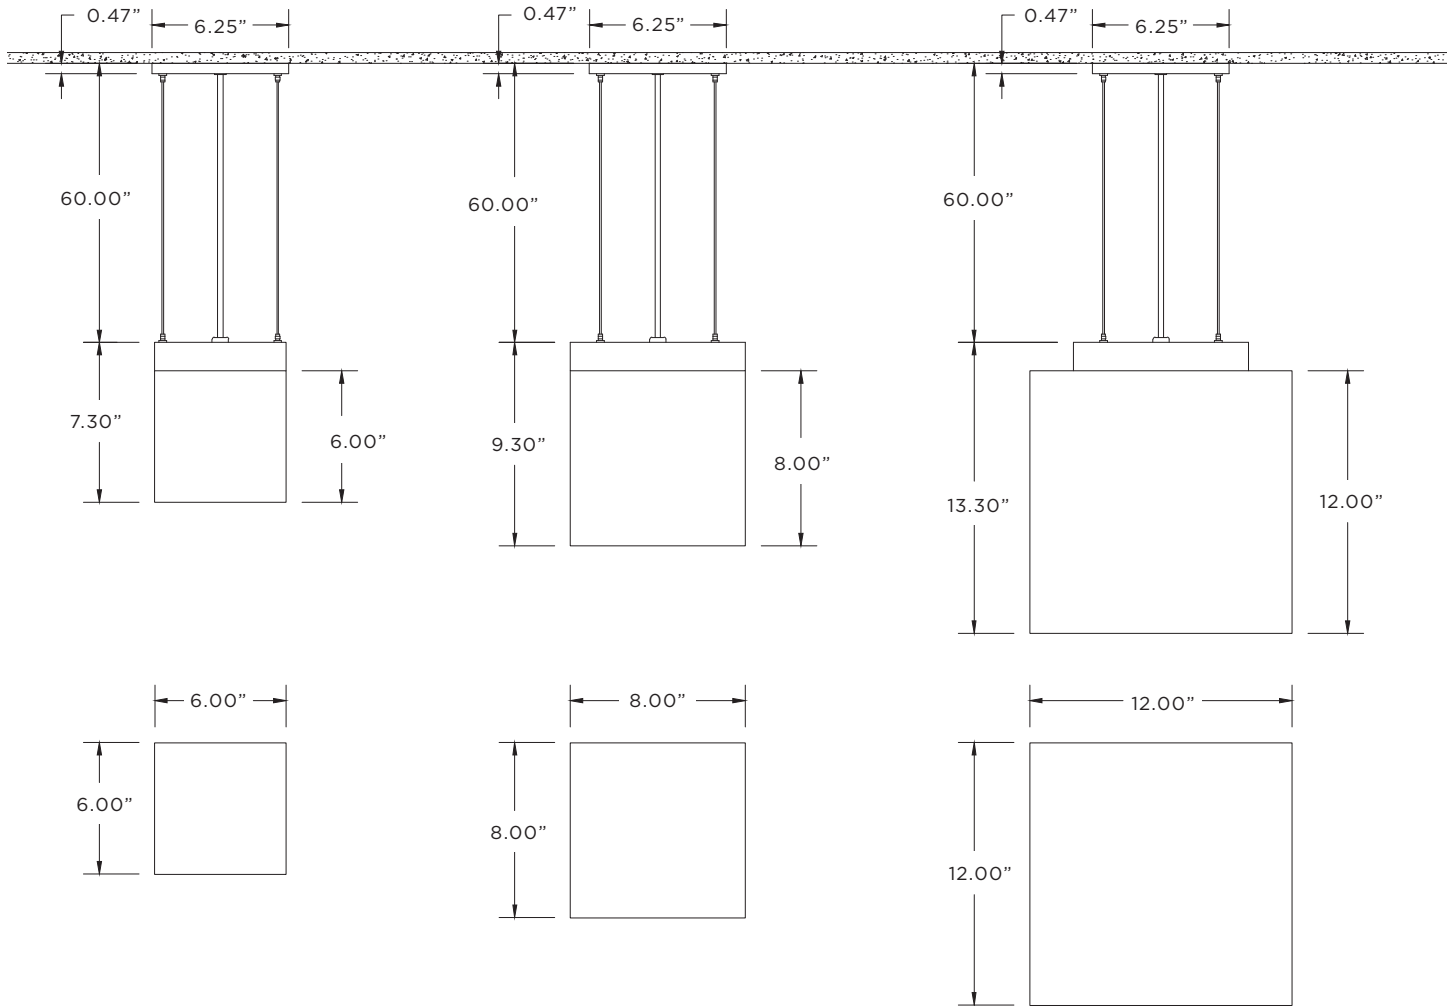

DATE

CATALOG #

ORDERING INFORMATION

CAT. NO	SIZE	LED SYSTEM	COLOR TEMP	VOLTAGE	DRIVER	FINISH	CABLE LENGTH
3G-PKU	601 - 6"	L2 - STANDARD OUTPUT	27K - 2700K	120 - 120V	DIM - 0-10V (STANDARD 100-1%) DHL - LUTRON (3-WIRE - 100-1%) DHL2 - LUTRON (ECOSYSTEM - 100-1%) DALI - DALI (100-1%)	WH - WHITE (STANDARD) SV - SILVER	60 - 60" (STANDARD) 120 - 120"
	801 - 8"		30K - 3000K	277 - 277V			
	1201 - 12"	L4 - HIGH OUTPUT	35K - 3500K	347 - 347V (0-10V ONLY)			