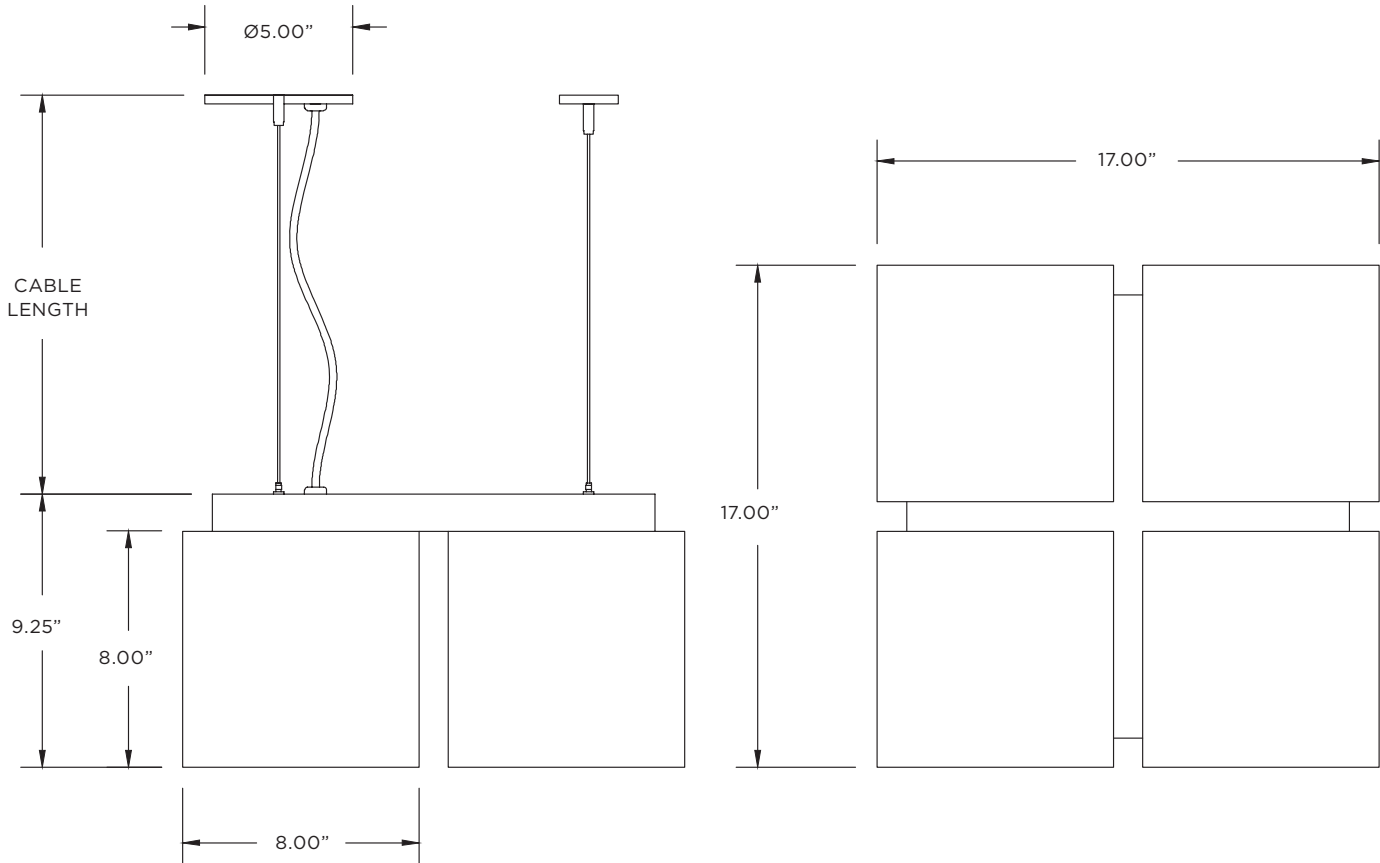

DATE

CATALOG #

ORDERING INFORMATION

CAT. NO	LED SYSTEM	COLOR TEMP	VOLTAGE	DRIVER	FINISH	CABLE LENGTH
3G-PKU822	L2 - STANDARD OUTPUT	27K - 2700K	120 - 120V	DIM - 0-10V (STANDARD 100-1%)	WH - WHITE (STANDARD)	60 - 60" (STANDARD)
		30K - 3000K	277 - 277V			
	L4 - HIGH OUTPUT	35K - 3500K	347 - 347V (0-10V ONLY)	DHL - LUTRON (3-WIRE-100-1%)	SV - SILVER	120 - 120"
		40K - 4000K		DHL2 - LUTRON (ECOSYSTEM-100-1%)		
3G-PKU822				DALI - DALI (100-1%)		