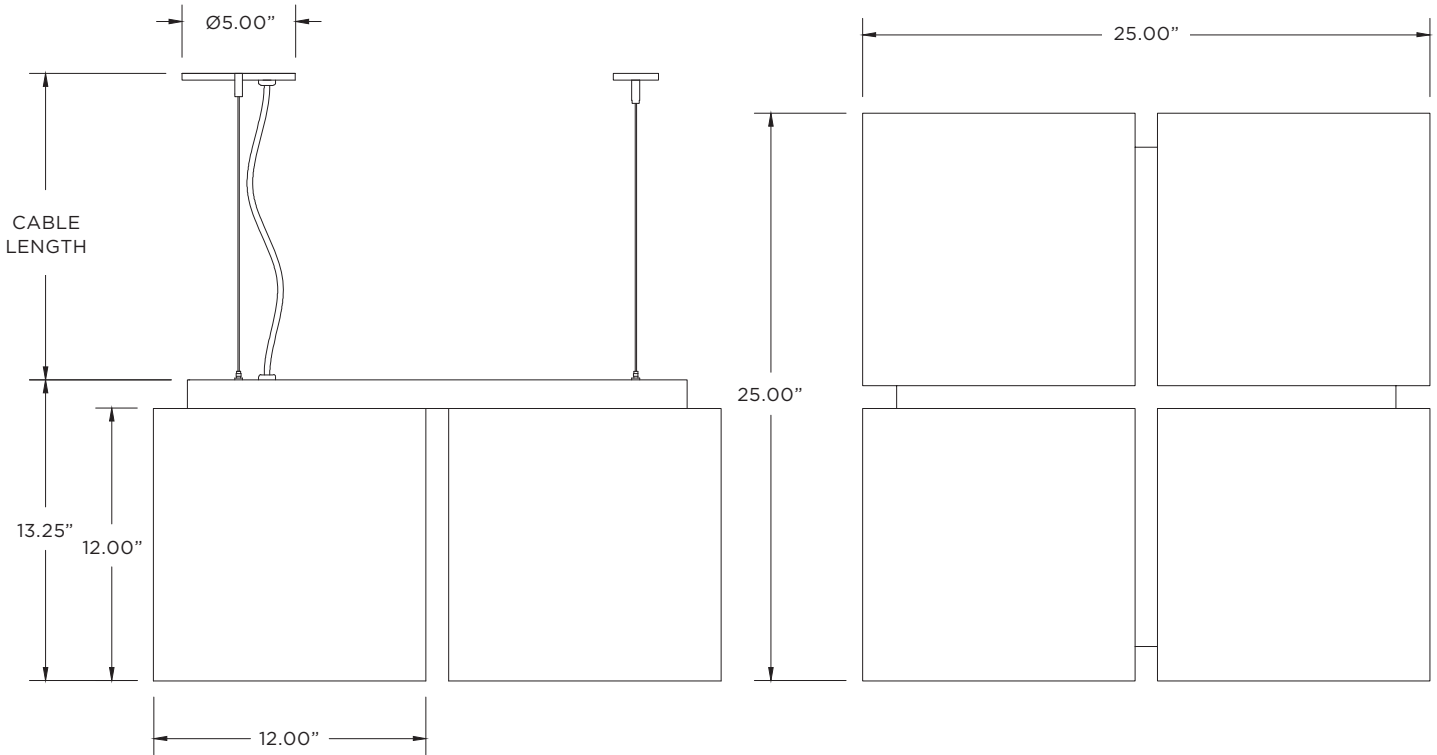

PROJECT

TYPE

DATE

CATALOG #