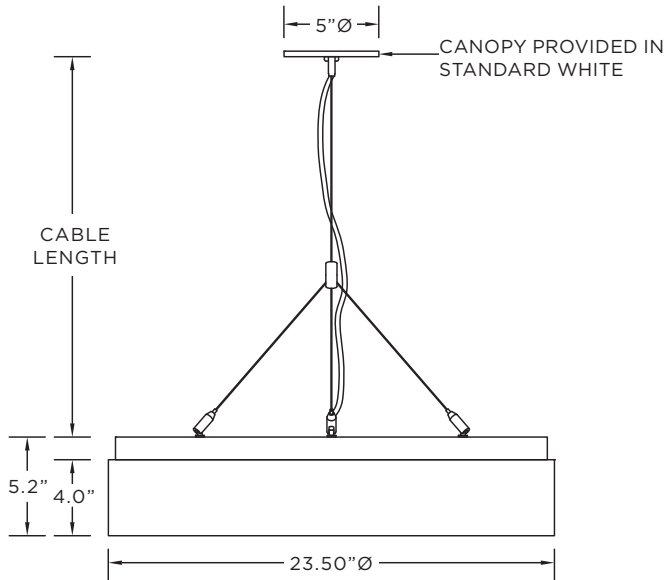

3G

3G-PRU24

LIGHTING 24" RUBO - PENDANT MOUNTED

DRAWINGS AND DIMENSIONS

CABLE SUSPENSION

OPTIONAL STEM SUSPENSION

MOUNTING

GRID POWER FEED