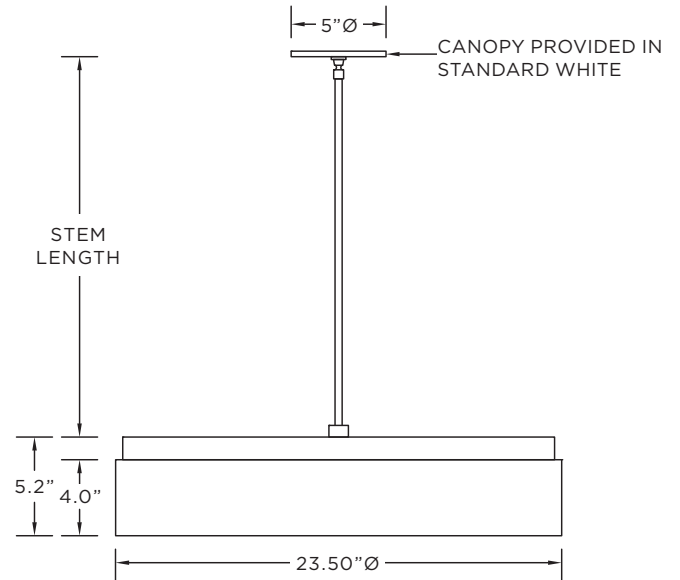

3G

3G-PRU24

LIGHTING 24" RUBO - PENDANT MOUNTED

DRAWINGS AND DIMENSIONS

CABLE SUSPENSION

OPTIONAL STEM SUSPENSION

MOUNTING

GRID POWER FEED