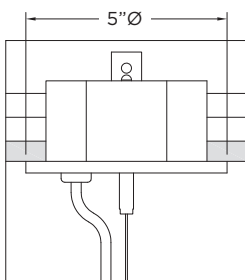

3G

3G-PRU24

LIGHTING 24" RUBO - PENDANT MOUNTED

DRAWINGS AND DIMENSIONS

CABLE SUSPENSION

OPTIONAL STEM SUSPENSION

MOUNTING

GRID POWER FEED